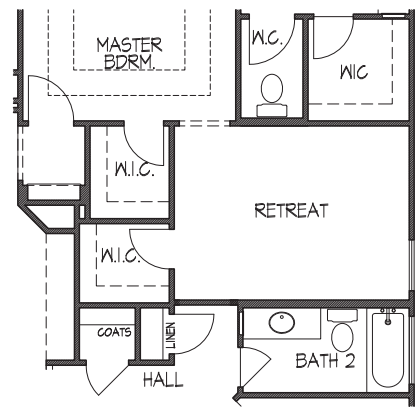

TERRACES

AT THE CLIFFS AT CIBOLO

Lexington • 1,977 square feet

ELEVATION A

ELEVATION B

ELEVATION C

TEXAS-HOMES.COM

*These are artist renderings and actual elevation detailing are subject to change.
Refer to Sales Counselor and review actual blueprint. Rev. 04/12/18*

TEXAS HOMES

Texas Built • Texas Owned • Texas Proud

TERRACES

AT THE CLIFFS AT CIBOLO

Lexington • 1,977 square feet

Optional Covered Patio

Optional Master Retreat

Optional Study at Dining

Optional Fireplace at Family Room

Optional Mudset Shower w/ Drop-in Tub

Optional Cabinets at Kitchen

TEXAS-HOMES.COM

Actual room dimensions may vary. See a sales counselor for more information. Rev. 04/12/18