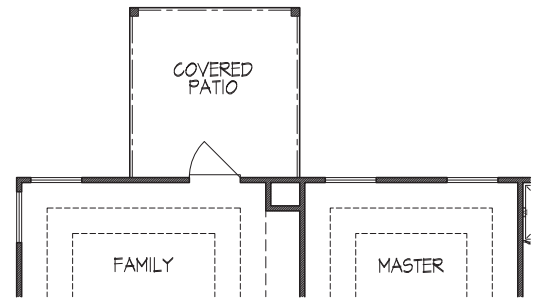

TERRACES

AT THE CLIFFS AT CIBOLO

Lexington • 1,977 square feet

ELEVATION A

ELEVATION B

ELEVATION C

TEXAS-HOMES.COM

*These are artist renderings and actual elevation detailing are subject to change.
Refer to Sales Counselor and review actual blueprint. Rev. 04/12/18*

TEXAS HOMES

Texas Built • Texas Owned • Texas Proud

TERRACES

AT THE CLIFFS AT CIBOLO

Lexington • 1,977 square feet

Optional Covered Patio

Optional Master Retreat

Optional Study at Dining

Optional Fireplace at Family Room

Optional Mudset Shower w/ Drop-in Tub

Optional Cabinets at Kitchen

TEXAS-HOMES.COM

Actual room dimensions may vary. See a sales counselor for more information. Rev. 04/12/18