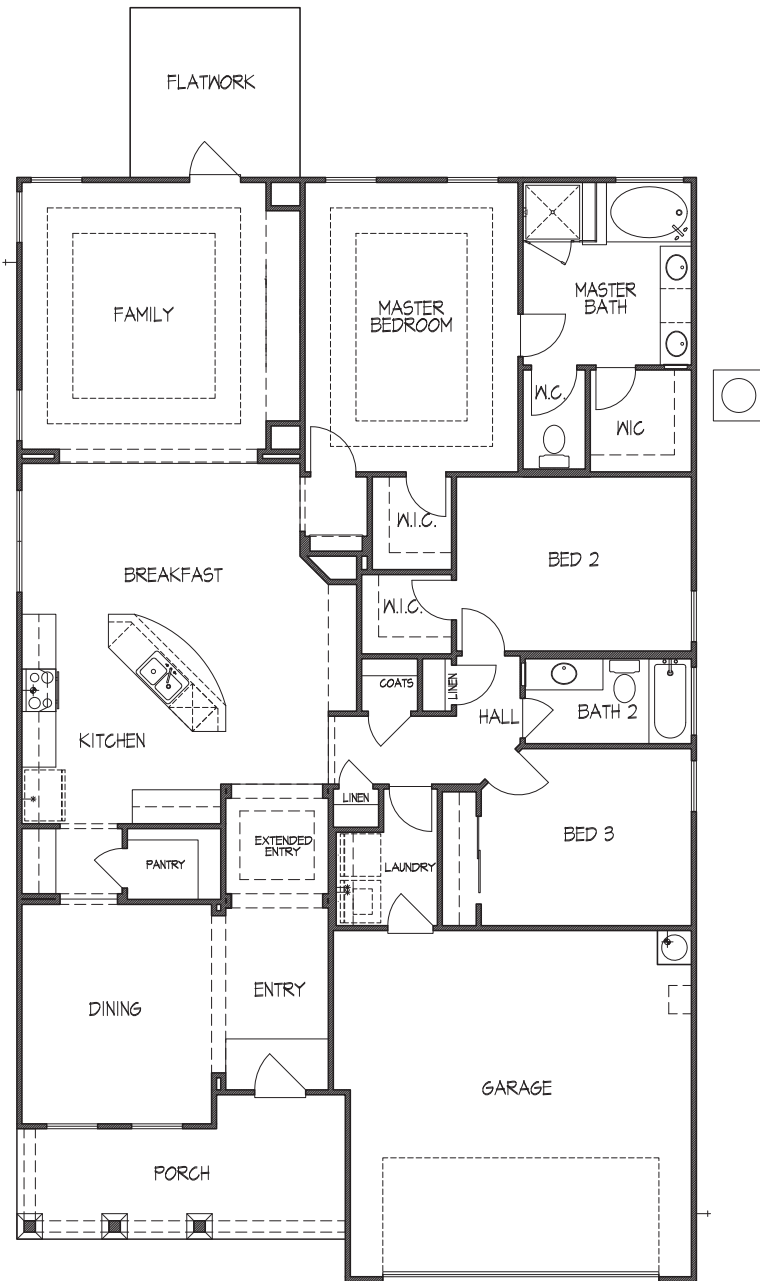

TERRACES

AT THE CLIFFS AT CIBOLO

Lexington • 1,977 square feet

ELEVATION A

ELEVATION B

ELEVATION C

TEXAS-HOMES.COM

*These are artist renderings and actual elevation detailing are subject to change.
Refer to Sales Counselor and review actual blueprint. Rev. 04/12/18*

TEXAS HOMES

Texas Built • Texas Owned • Texas Proud

TERRACES

AT THE CLIFFS AT CIBOLO

Lexington • 1,977 square feet

Optional Covered Patio

Optional Master Retreat

Optional Study at Dining

Optional Fireplace at Family Room

Optional Mudset Shower w/ Drop-in Tub

Optional Cabinets at Kitchen

TEXAS-HOMES.COM

Actual room dimensions may vary. See a sales counselor for more information. Rev. 04/12/18