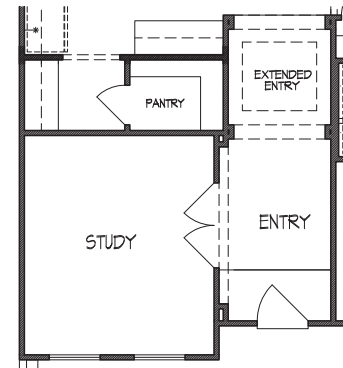

TERRACES

AT THE CLIFFS AT CIBOLO

Lexington • 1,977 square feet

ELEVATION A

ELEVATION B

ELEVATION C

TEXAS-HOMES.COM

*These are artist renderings and actual elevation detailing are subject to change.
Refer to Sales Counselor and review actual blueprint. Rev. 04/12/18*

TEXAS HOMES

Texas Built • Texas Owned • Texas Proud

TERRACES

AT THE CLIFFS AT CIBOLO

Lexington • 1,977 square feet

Optional Covered Patio

Optional Master Retreat

Optional Study at Dining

Optional Fireplace at Family Room

Optional Mudset Shower w/ Drop-in Tub

Optional Cabinets at Kitchen

TEXAS-HOMES.COM

Actual room dimensions may vary. See a sales counselor for more information. Rev. 04/12/18