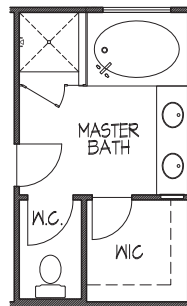

TERRACES

AT THE CLIFFS AT CIBOLO

Lexington • 1,977 square feet

ELEVATION A

ELEVATION B

ELEVATION C

TEXAS-HOMES.COM

*These are artist renderings and actual elevation detailing are subject to change.
Refer to Sales Counselor and review actual blueprint. Rev. 04/12/18*

TEXAS HOMES

Texas Built • Texas Owned • Texas Proud

TERRACES

AT THE CLIFFS AT CIBOLO

Lexington • 1,977 square feet

Optional Covered Patio

Optional Master Retreat

Optional Study at Dining

Optional Fireplace at Family Room

Optional Mudset Shower w/ Drop-in Tub

Optional Cabinets at Kitchen

TEXAS-HOMES.COM

Actual room dimensions may vary. See a sales counselor for more information. Rev. 04/12/18