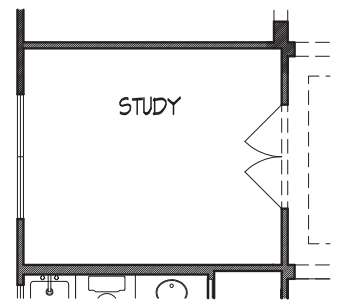

# TERRACES

AT THE CLIFFS AT CIBOLO

Cambridge • 2,161 square feet

Optional Mudset Shower w/ Drop-in Tub

Optional Fireplace at Family Room

Optional Study at Living Room

TEXAS-HOMES.COM

Actual room dimensions may vary. See a sales counselor for more information. Rev. 04/12/18