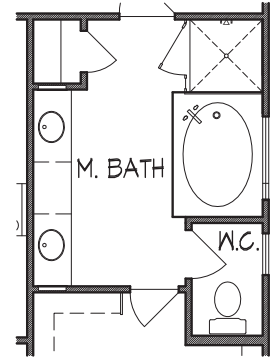

# TERRACES

AT THE CLIFFS AT CIBOLO

Cambridge • 2,161 square feet

ELEVATION A

ELEVATION B

ELEVATION C

[TEXAS-HOMES.COM](http://TEXAS-HOMES.COM)

*These are artist renderings and actual elevation detailing are subject to change.  
Refer to Sales Counselor and review actual blueprint. Rev. 04/12/18*

# TERRACES

AT THE CLIFFS AT CIBOLO

Cambridge • 2,161 square feet

Optional Mudset Shower w/ Drop-in Tub

Optional Fireplace at Family Room

Optional Study at Living Room

TEXAS-HOMES.COM

Actual room dimensions may vary. See a sales counselor for more information. Rev. 04/12/18