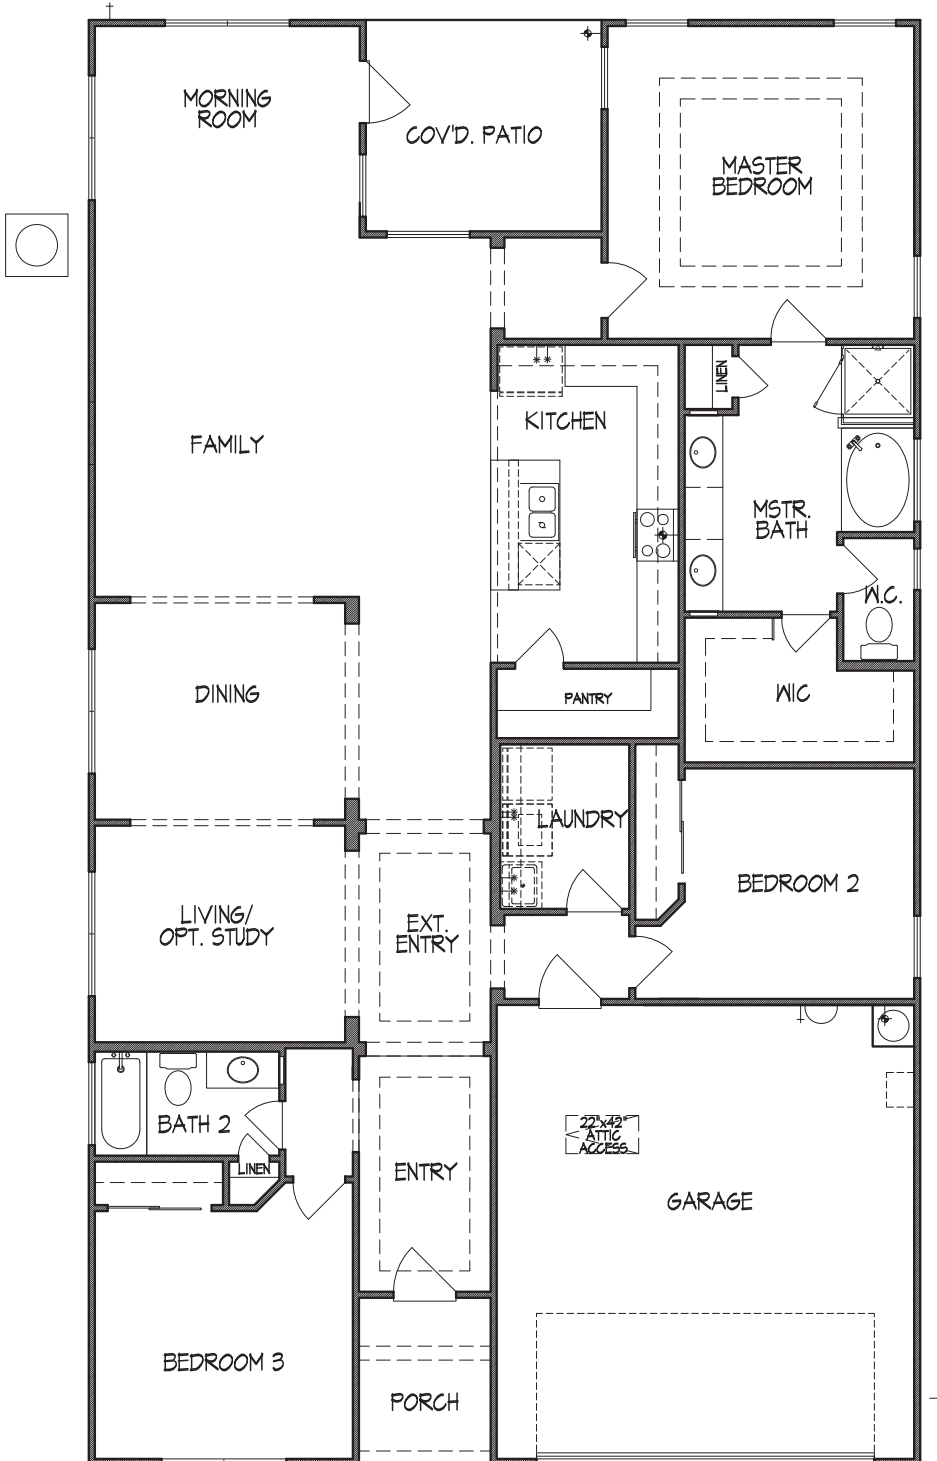

# TERRACES

AT THE CLIFFS AT CIBOLO

Cambridge • 2,161 square feet

ELEVATION A

ELEVATION B

ELEVATION C

[TEXAS-HOMES.COM](http://TEXAS-HOMES.COM)

*These are artist renderings and actual elevation detailing are subject to change.  
Refer to Sales Counselor and review actual blueprint. Rev. 04/12/18*

# TERRACES

AT THE CLIFFS AT CIBOLO

Cambridge • 2,161 square feet

Optional Mudset Shower w/ Drop-in Tub

Optional Fireplace at Family Room

Optional Study at Living Room

TEXAS-HOMES.COM

Actual room dimensions may vary. See a sales counselor for more information. Rev. 04/12/18