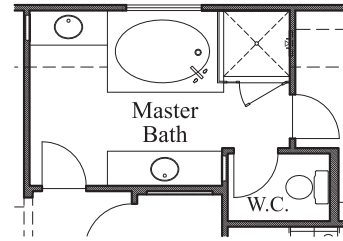

TEXAS HOMES

Texas Built • Texas Owned • Texas Proud

PARK PLACE

Plan 2305 • 2,305 square feet

TEXAS-HOMES.COM

Actual room dimensions may vary. See a sales counselor for more information. Rev. 04/12/18

TEXAS HOMES

Texas Built • Texas Owned • Texas Proud

PARK PLACE

Plan 2305 • Options

48 1/2 x 112" Mudset Shower at Master Bath

42 x 42" Mudset Shower with Drop In Tub at Master Bath

8' Stucco Wall at Courtyard

Shower at Bath 2

Coat Storage at Mudroom

Shower at Bath 3

TEXAS-HOMES.COM

Actual room dimensions may vary. See a sales counselor for more information. Rev. 04/12/18

TEXAS HOMES

Texas Built • Texas Owned • Texas Proud