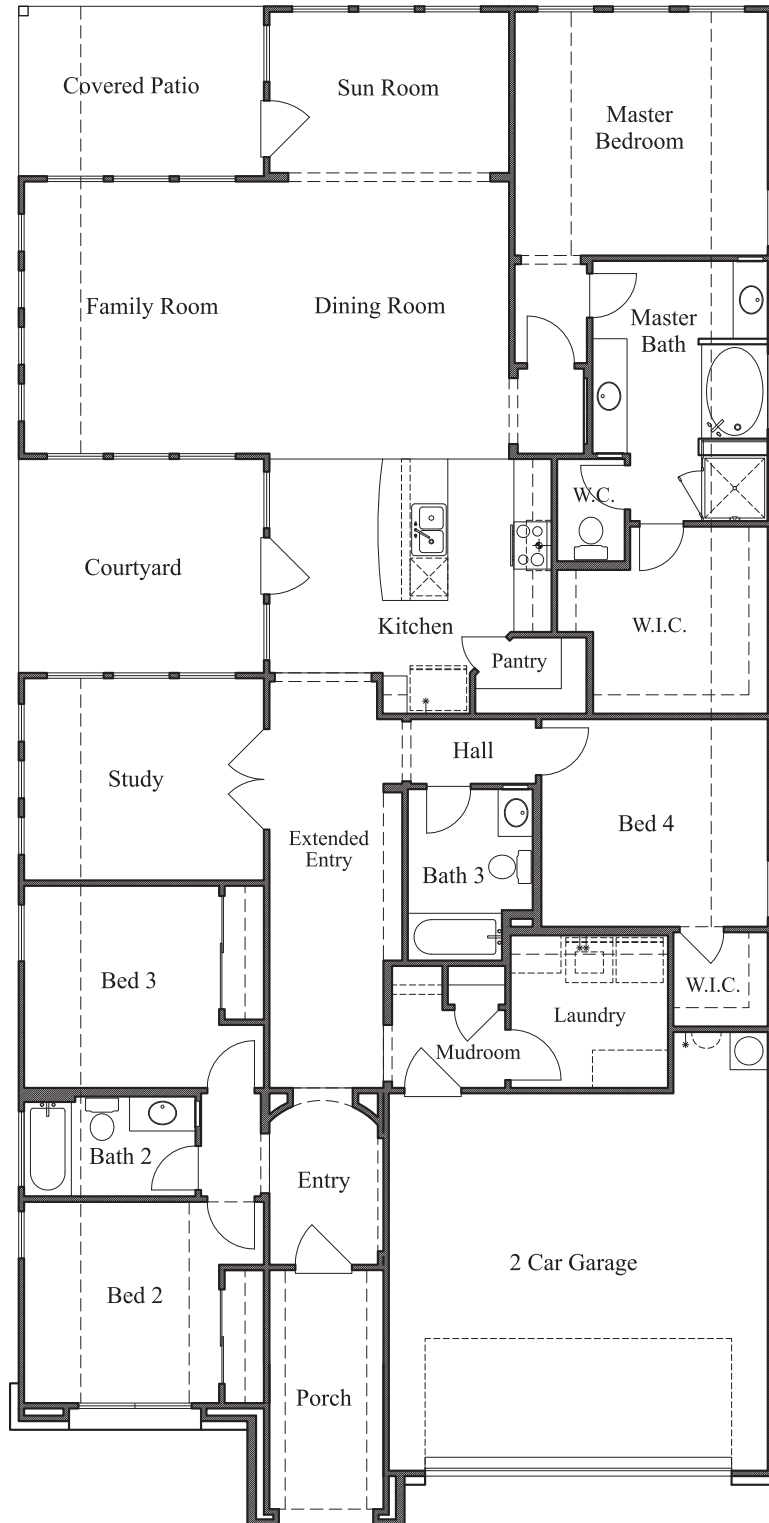

PARK PLACE

Plan 2305 • 2,305 square feet

ELEVATION A

ELEVATION B

ELEVATION C

TEXAS-HOMES.COM

*These are artist renderings and actual elevation detailing are subject to change.
Refer to Sales Counselor and review actual blueprint. Rev. 04/12/18*

TEXAS HOMES

Texas Built • Texas Owned • Texas Proud

PARK PLACE

Plan 2305 • 2,305 square feet

TEXAS-HOMES.COM

Actual room dimensions may vary. See a sales counselor for more information. Rev. 04/12/18

TEXAS HOMES

Texas Built • Texas Owned • Texas Proud

PARK PLACE

Plan 2305 • Options

48 1/2 x 112" Mudset Shower at Master Bath

42 x 42" Mudset Shower with Drop In Tub at Master Bath

8' Stucco Wall at Courtyard

Shower at Bath 2

Coat Storage at Mudroom

Shower at Bath 3

TEXAS-HOMES.COM

Actual room dimensions may vary. See a sales counselor for more information. Rev. 04/12/18

TEXAS HOMES

Texas Built • Texas Owned • Texas Proud