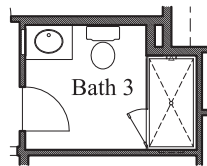

TEXAS HOMES

Texas Built • Texas Owned • Texas Proud

PARK PLACE

Plan 2305 • 2,305 square feet

TEXAS-HOMES.COM

Actual room dimensions may vary. See a sales counselor for more information. Rev. 04/12/18

TEXAS HOMES

Texas Built • Texas Owned • Texas Proud

PARK PLACE

Plan 2305 • Options

48 1/2 x 112" Mudset Shower at Master Bath

42 x 42" Mudset Shower with Drop In Tub at Master Bath

8' Stucco Wall at Courtyard

Shower at Bath 2

Coat Storage at Mudroom

Shower at Bath 3

TEXAS-HOMES.COM

Actual room dimensions may vary. See a sales counselor for more information. Rev. 04/12/18

TEXAS HOMES

Texas Built • Texas Owned • Texas Proud