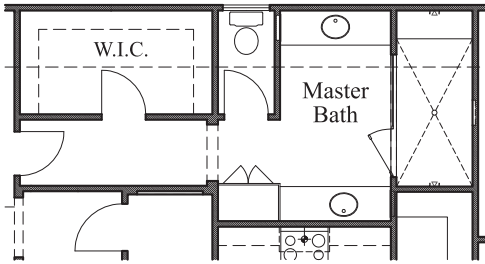

PARK PLACE

Plan 2305 • 2,305 square feet

ELEVATION A

ELEVATION B

ELEVATION C

TEXAS-HOMES.COM

*These are artist renderings and actual elevation detailing are subject to change.
Refer to Sales Counselor and review actual blueprint. Rev. 04/12/18*

TEXAS HOMES

Texas Built • Texas Owned • Texas Proud

PARK PLACE

Plan 2305 • 2,305 square feet

TEXAS-HOMES.COM

Actual room dimensions may vary. See a sales counselor for more information. Rev. 04/12/18

TEXAS HOMES

Texas Built • Texas Owned • Texas Proud

PARK PLACE

Plan 2305 • Options

48 1/2 x 112" Mudset Shower at Master Bath

42 x 42" Mudset Shower with Drop In Tub at Master Bath

8' Stucco Wall at Courtyard

Shower at Bath 2