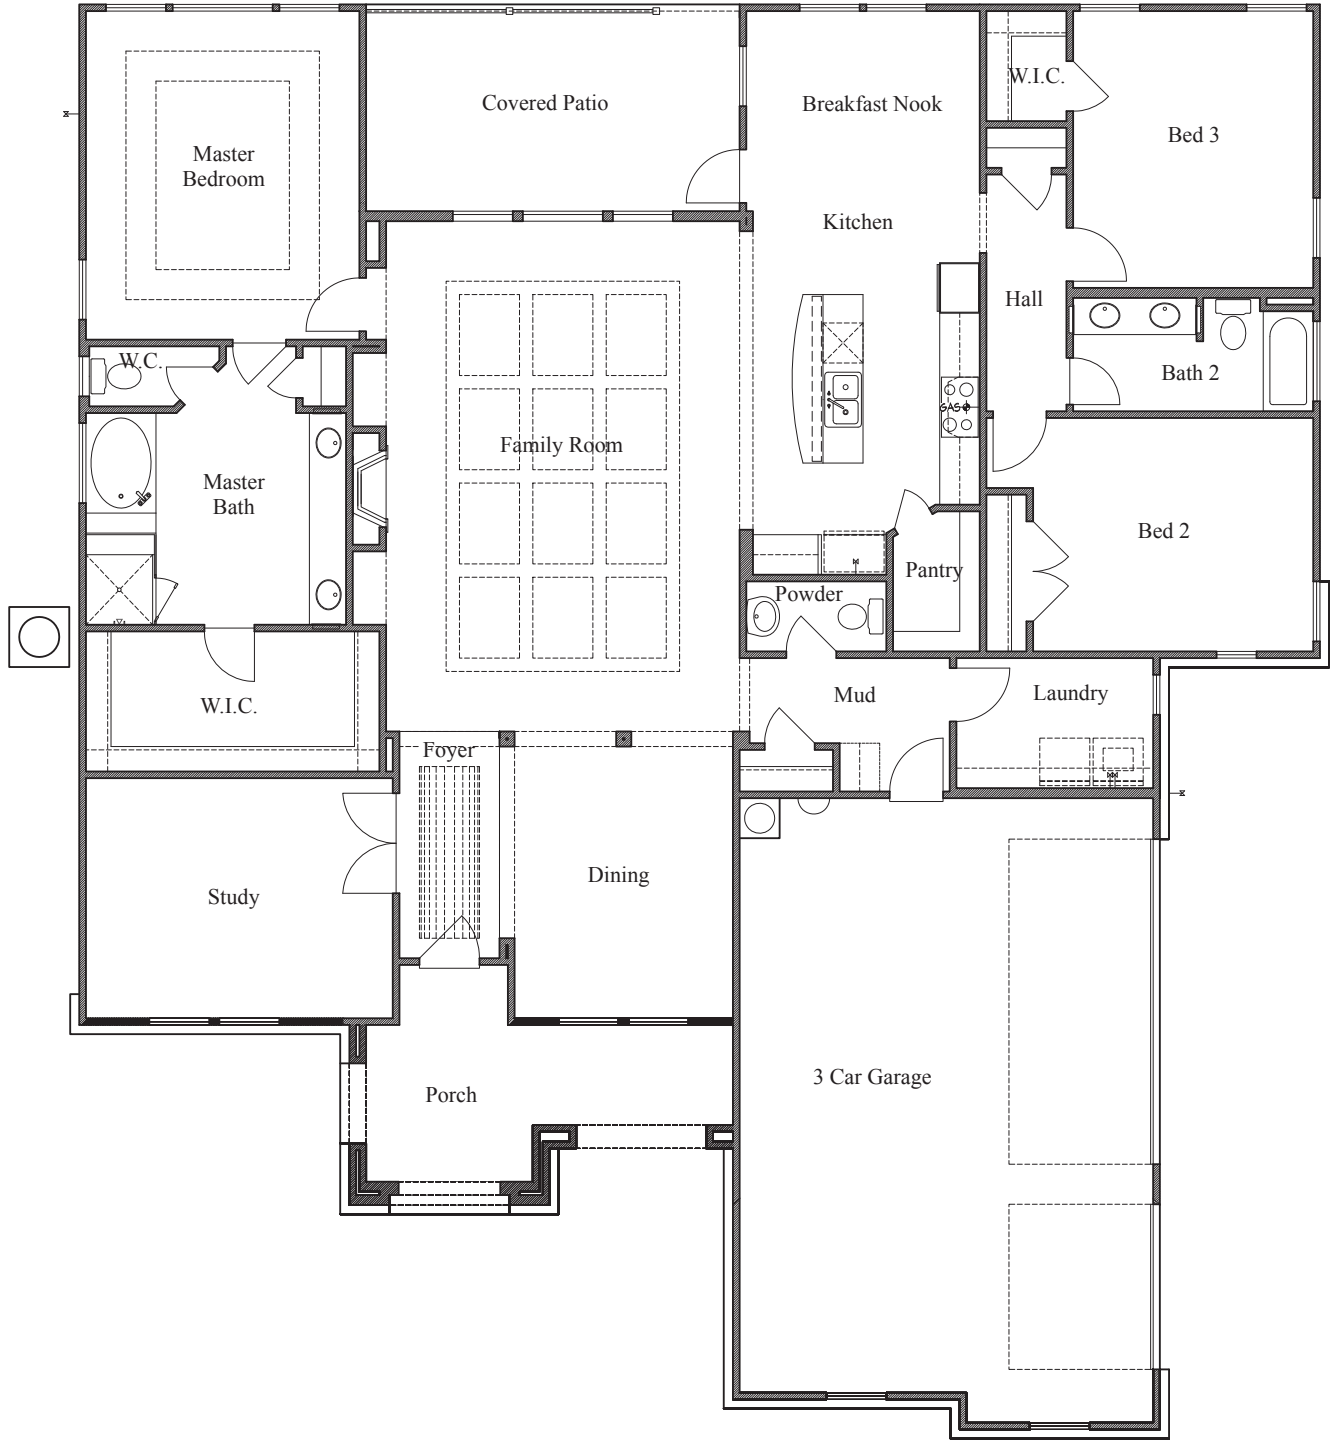

# HELOTES CANYON

Plan 2568 • 2,568 square feet

ELEVATION A

ELEVATION B

ELEVATION C

[TEXAS-HOMES.COM](http://TEXAS-HOMES.COM)

*These are artist renderings and actual elevation detailing are subject to change.  
Refer to Sales Counselor and review actual blueprint. Rev. 04/19/18*

# HELOTES CANYON

Plan 2568 • 2,568 square feet

TEXAS-HOMES.COM

Actual room dimensions may vary. See a sales counselor for more information. Rev. 06/28/18

TEXAS HOMES

Texas Built • Texas Owned • Texas Proud

## Plan 2568 • Options

*Drop-In Tub with  
Mudset Shower at Master Bath*

*Bedroom 4 at Study*

*Mudset Shower with Seat & Niche  
at Bath 2*