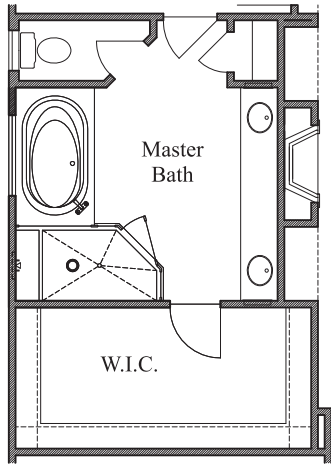

# HELOTES CANYON

Plan 2568 • 2,568 square feet

ELEVATION A

ELEVATION B

ELEVATION C

[TEXAS-HOMES.COM](http://TEXAS-HOMES.COM)

*These are artist renderings and actual elevation detailing are subject to change.  
Refer to Sales Counselor and review actual blueprint. Rev. 04/19/18*

# HELOTES CANYON

Plan 2568 • 2,568 square feet

TEXAS-HOMES.COM

Actual room dimensions may vary. See a sales counselor for more information. Rev. 06/28/18

TEXAS HOMES

Texas Built • Texas Owned • Texas Proud

## Plan 2568 • Options

*Drop-In Tub with  
Mudset Shower at Master Bath*

*Bedroom 4 at Study*

*Mudset Shower with Seat & Niche  
at Bath 2*