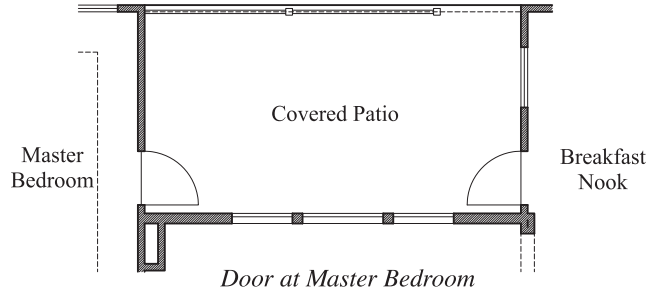

# HELOTES CANYON

Plan 2568 • 2,568 square feet

TEXAS-HOMES.COM

Actual room dimensions may vary. See a sales counselor for more information. Rev. 06/28/18

TEXAS HOMES

Texas Built • Texas Owned • Texas Proud

## Plan 2568 • Options

*Drop-In Tub with  
Mudset Shower at Master Bath*

*Bedroom 4 at Study*

*Mudset Shower with Seat & Niche  
at Bath 2*