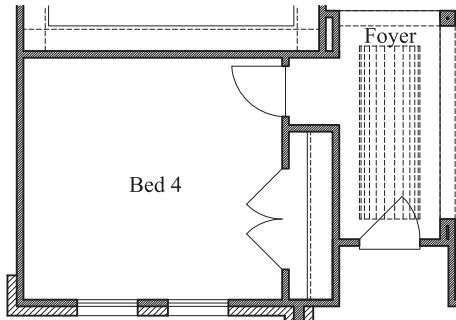

Bedroom 4 at Study