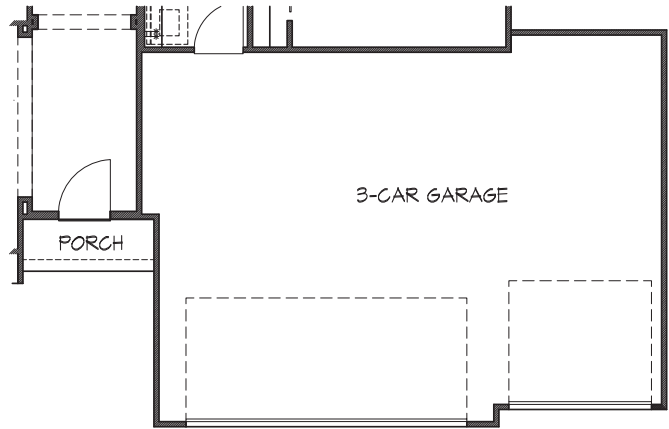

# THE PARK

AT STEVENS RANCH

Concord • 2,632 square feet

ELEVATION A

ELEVATION B

ELEVATION C

[TEXAS-HOMES.COM](http://TEXAS-HOMES.COM)

*These are artist renderings and actual elevation detailing are subject to change.  
Refer to Sales Counselor and review actual blueprint. Rev. 09/07/18*

# THE PARK

AT STEVENS RANCH

Concord • 2,632 square feet

TEXAS-HOMES.COM

Actual room dimensions may vary. See a sales counselor for more information. Rev. 09/07/18

TEXAS HOMES

Texas Built • Texas Owned • Texas Proud

## Concord • Options

*Optional Covered Patio*

*Optional 3 Car Garage*

*Optional 42" x 84" Mudset Shower w/ Drop-In Tub*

*Optional Retreat at Bedroom 2*

*Optional Media Room at Gameroom*

*Optional Study at Dining Room*