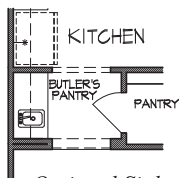

## Concord • Options

*Optional Covered Patio*

*Optional 3 Car Garage*

*Optional 42" x 84" Mudset Shower w/ Drop-In Tub*

*Optional Retreat at Bedroom 2*

*Optional Media Room at Gameroom*

*Optional Study at Dining Room*

*Optional Fireplace at Family Room*

*Optional Sink at Butler's Pantry*

*Optional Starter Step*

*Optional Double Vanity at Bath 2*