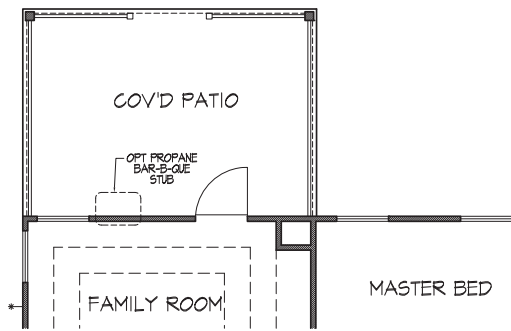

# THE PARK

AT STEVENS RANCH

Concord • 2,632 square feet

TEXAS-HOMES.COM

Actual room dimensions may vary. See a sales counselor for more information. Rev. 09/07/18

TEXAS HOMES

Texas Built • Texas Owned • Texas Proud

## Concord • Options

*Optional Covered Patio*

*Optional 3 Car Garage*

*Optional 42" x 84" Mudset Shower w/ Drop-In Tub*

*Optional Retreat at Bedroom 2*

*Optional Media Room at Gameroom*

*Optional Study at Dining Room*