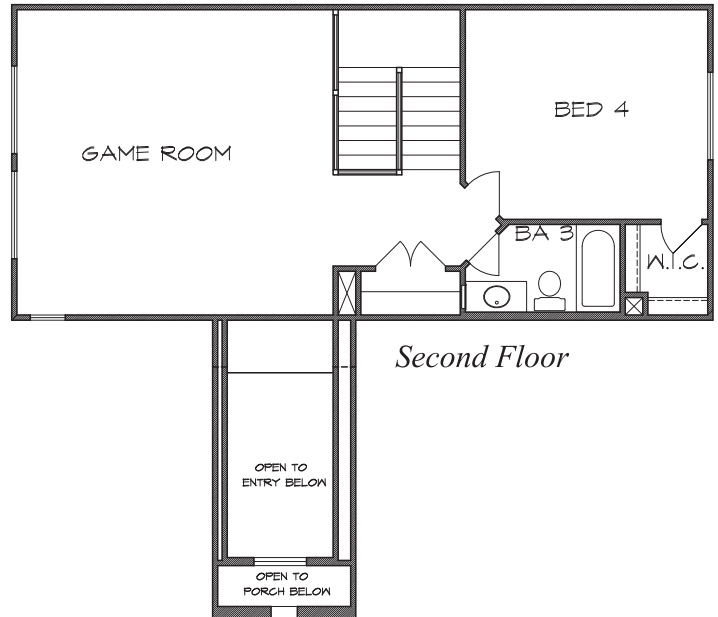

# THE PARK

AT STEVENS RANCH

Concord • 2,632 square feet

TEXAS-HOMES.COM

Actual room dimensions may vary. See a sales counselor for more information. Rev. 09/07/18

TEXAS HOMES

Texas Built • Texas Owned • Texas Proud

## Concord • Options

*Optional Covered Patio*

*Optional 3 Car Garage*

*Optional 42" x 84" Mudset Shower w/ Drop-In Tub*

*Optional Retreat at Bedroom 2*

*Optional Media Room at Gameroom*

*Optional Study at Dining Room*