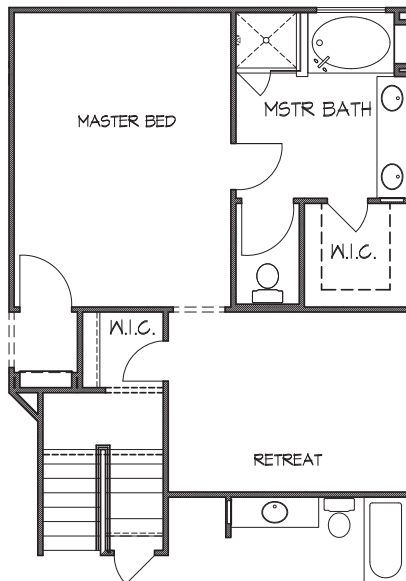

## Concord • Options

*Optional Covered Patio*

*Optional 3 Car Garage*

*Optional 42" x 84" Mudset Shower w/ Drop-In Tub*

*Optional Retreat at Bedroom 2*

*Optional Media Room at Gameroom*

*Optional Study at Dining Room*

*Optional Fireplace at Family Room*

*Optional Sink at Butler's Pantry*

*Optional Starter Step*

*Optional Double Vanity at Bath 2*