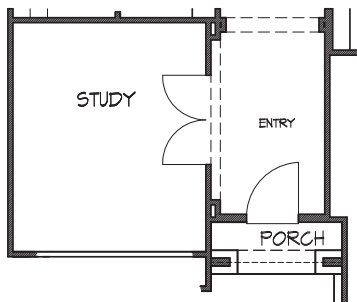

## Concord • Options

*Optional Covered Patio*

*Optional 3 Car Garage*

*Optional 42" x 84" Mudset Shower w/ Drop-In Tub*

*Optional Retreat at Bedroom 2*

*Optional Media Room at Gameroom*

*Optional Study at Dining Room*

*Optional Fireplace at Family Room*

*Optional Sink at Butler's Pantry*

*Optional Starter Step*

*Optional Double Vanity at Bath 2*