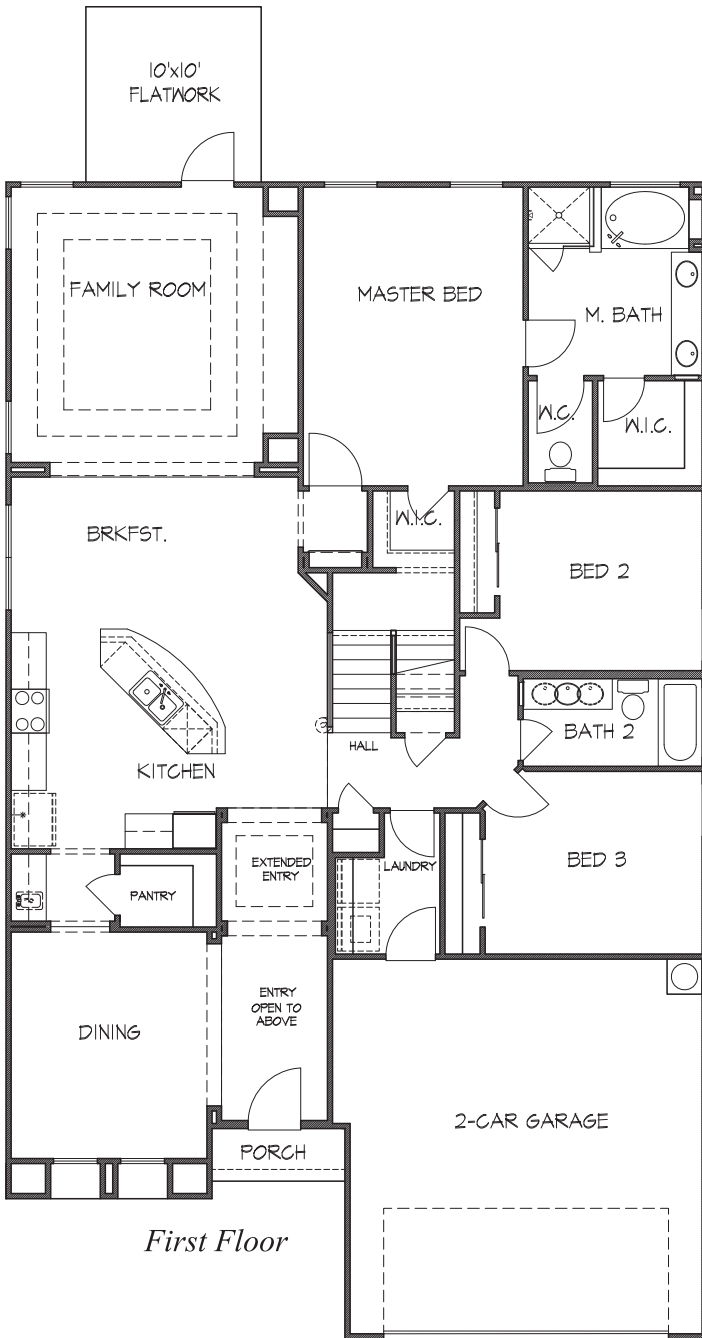

# THE PARK

AT STEVENS RANCH

Concord • 2,632 square feet

ELEVATION A

ELEVATION B

ELEVATION C

[TEXAS-HOMES.COM](http://TEXAS-HOMES.COM)

*These are artist renderings and actual elevation detailing are subject to change.  
Refer to Sales Counselor and review actual blueprint. Rev. 09/07/18*

# THE PARK

AT STEVENS RANCH

Concord • 2,632 square feet

TEXAS-HOMES.COM

Actual room dimensions may vary. See a sales counselor for more information. Rev. 09/07/18

TEXAS HOMES

Texas Built • Texas Owned • Texas Proud

## Concord • Options

*Optional Covered Patio*

*Optional 3 Car Garage*

*Optional 42" x 84" Mudset Shower w/ Drop-In Tub*

*Optional Retreat at Bedroom 2*

*Optional Media Room at Gameroom*

*Optional Study at Dining Room*

*Optional Fireplace at Family Room*

*Optional Sink at Butler's Pantry*

*Optional Starter Step*

*Optional Double Vanity at Bath 2*