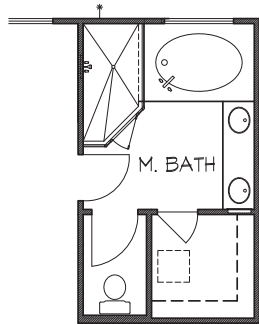

## Concord • Options

*Optional Covered Patio*

*Optional 3 Car Garage*

*Optional 42" x 84" Mudset Shower w/ Drop-In Tub*

*Optional Retreat at Bedroom 2*

*Optional Media Room at Gameroom*

*Optional Study at Dining Room*