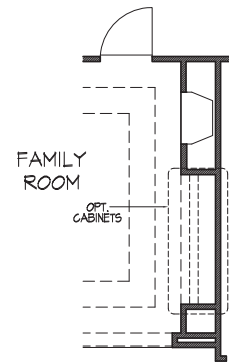

## Concord • Options

*Optional Covered Patio*

*Optional 3 Car Garage*

*Optional 42" x 84" Mudset Shower w/ Drop-In Tub*

*Optional Retreat at Bedroom 2*

*Optional Media Room at Gameroom*

*Optional Study at Dining Room*

*Optional Fireplace at Family Room*

*Optional Sink at Butler's Pantry*

*Optional Starter Step*

*Optional Double Vanity at Bath 2*