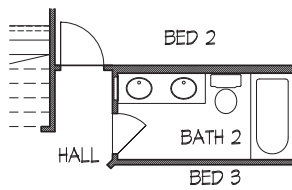

Optional Starter Step

Optional Double Vanity at Bath 2