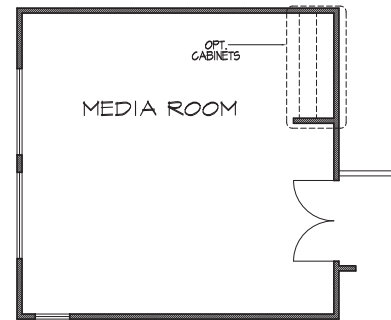

## Concord • Options

*Optional Covered Patio*

*Optional 3 Car Garage*

*Optional 42" x 84" Mudset Shower w/ Drop-In Tub*

*Optional Retreat at Bedroom 2*

*Optional Media Room at Gameroom*

*Optional Study at Dining Room*