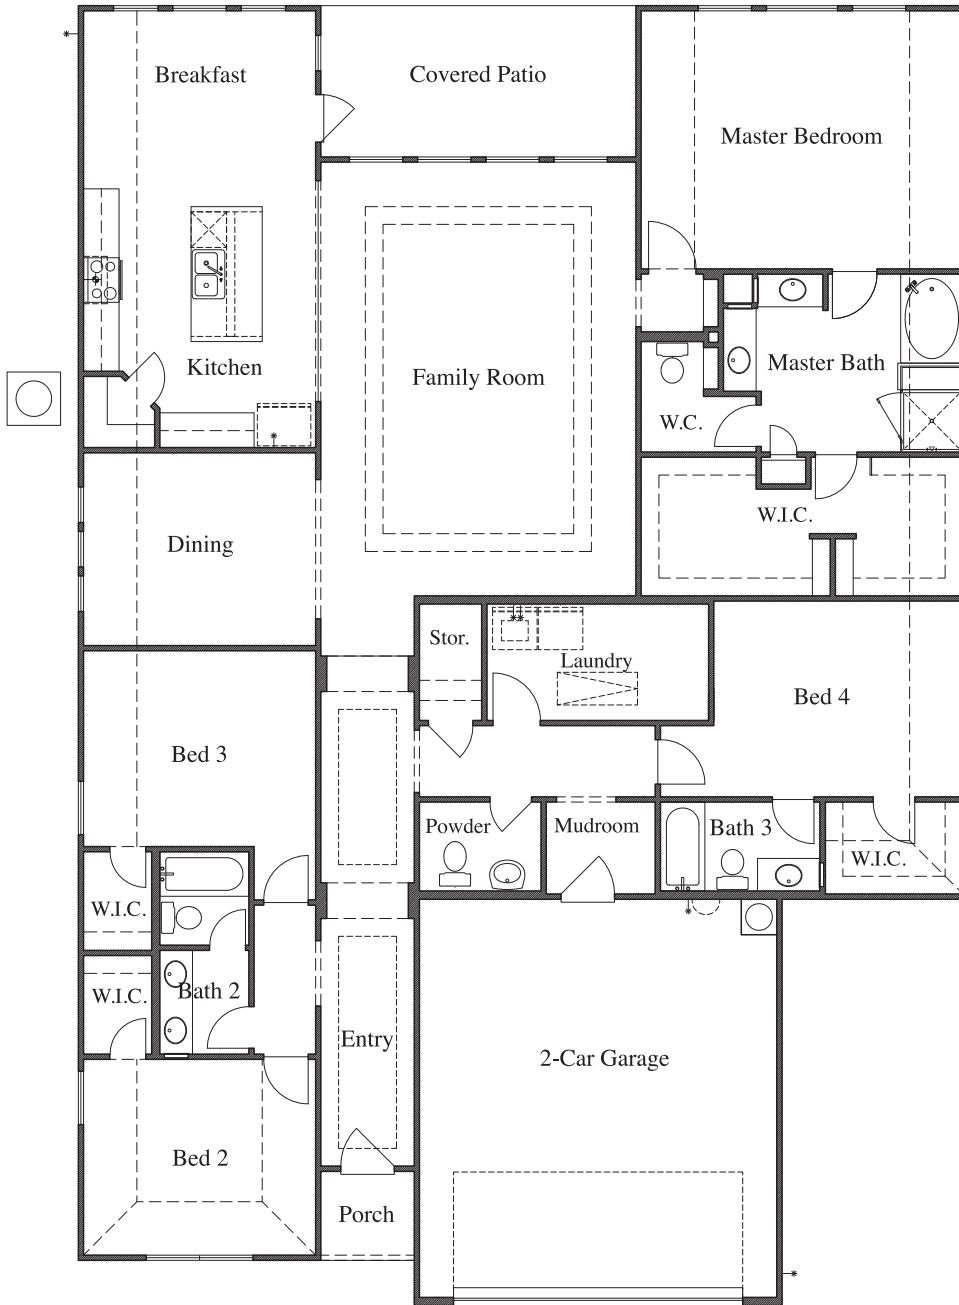

# THE PARK

AT STEVENS RANCH

Olmsted • 2,721 square feet

ELEVATION A

ELEVATION B

ELEVATION C

[TEXAS-HOMES.COM](http://TEXAS-HOMES.COM)

*These are artist renderings and actual elevation detailing are subject to change.  
Refer to Sales Counselor and review actual blueprint. Rev. 04/19/18*

# THE PARK

AT STEVENS RANCH

Olmsted • 2,721 square feet

*Optional 42" x 42" Mudset Shower with Separate Tub*

*Optional Cabinet at Laundry Room*

*Optional Cabinet & Ref. Space at Laundry Room*

*Optional Shower at Bath 3*

*Optional Study at Dining*

*Optional Shower at Bath 2*

*Optional Fireplace at Family Room*

**TEXAS HOMES**

*Texas Built • Texas Owned • Texas Proud*

**TEXAS-HOMES.COM**

*Actual room dimensions may vary. See a sales counselor for more information. Rev. 04/17/19*