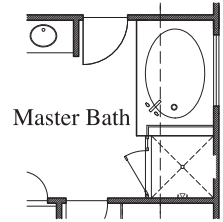

# THE PARK

AT STEVENS RANCH

Olmsted • 2,721 square feet

*Optional 42" x 42" Mudset Shower with Separate Tub*

*Optional Cabinet at Laundry Room*

*Optional Cabinet & Ref. Space at Laundry Room*

*Optional Shower at Bath 3*