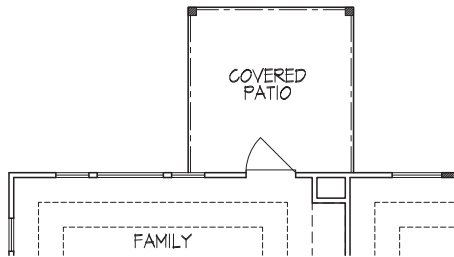

THE PARK

AT STEVENS RANCH

Vanderbilt • 2,958 square feet

ELEVATION A

ELEVATION B

ELEVATION C

TEXAS-HOMES.COM

*These are artist renderings and actual elevation detailing are subject to change.
Refer to Sales Counselor and review actual blueprint. Rev. 04/19/18*

Optional Study at Dining

Optional Media at Gameroom

Optional Covered Patio

Optional Bedroom 5 & Bath 3 at Gameroom

*Optional Mudset Shower
w/ Drop-in Tub*

Optional Starter Step