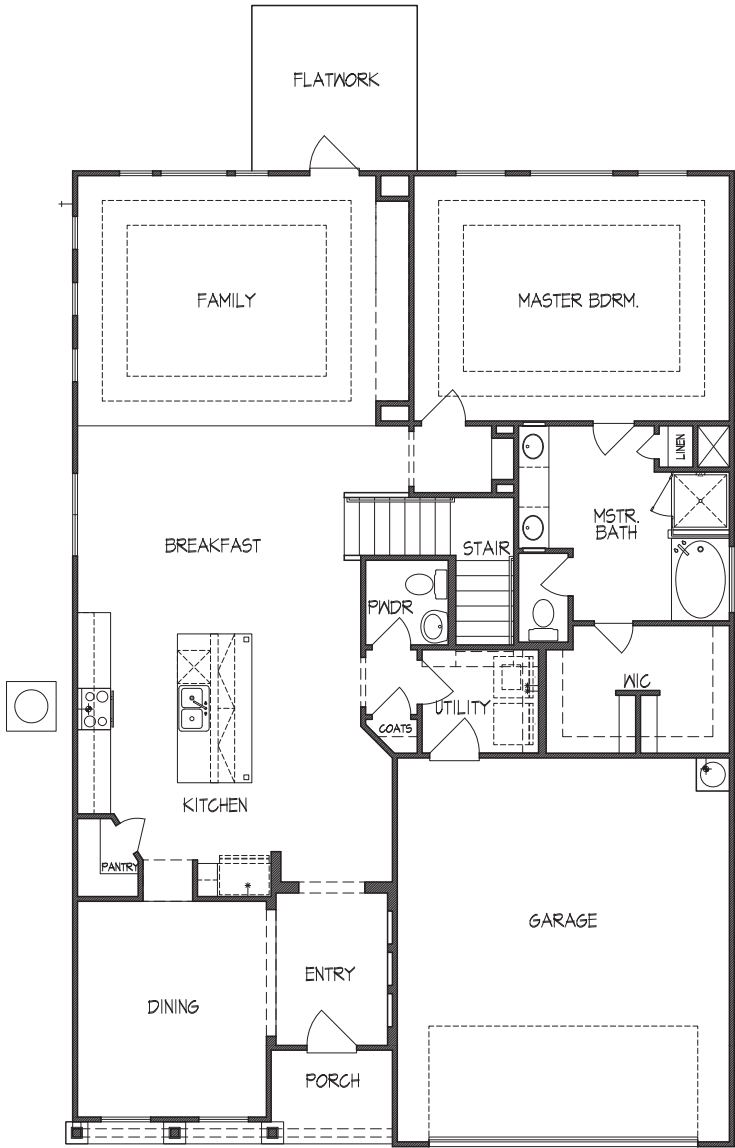

THE PARK

AT STEVENS RANCH

Vanderbilt • 2,958 square feet

ELEVATION A

ELEVATION B

ELEVATION C

TEXAS-HOMES.COM

*These are artist renderings and actual elevation detailing are subject to change.
Refer to Sales Counselor and review actual blueprint. Rev. 04/19/18*

TEXAS HOMES

Texas Built • Texas Owned • Texas Proud

THE PARK

AT STEVENS RANCH

Vanderbilt • 2,958 square feet

First Floor

Second Floor

TEXAS-HOMES.COM

Actual room dimensions may vary. See a sales counselor for more information. Rev. 04/17/19

TEXAS HOMES

Texas Built • Texas Owned • Texas Proud

THE PARK

AT STEVENS RANCH

Vanderbilt • Options

Optional Fireplace w/Niche

Optional Study at Dining

Optional Media at Gameroom

Optional Covered Patio

Optional Bedroom 5 & Bath 3 at Gameroom

*Optional Mudset Shower
w/ Drop-in Tub*

Optional Starter Step