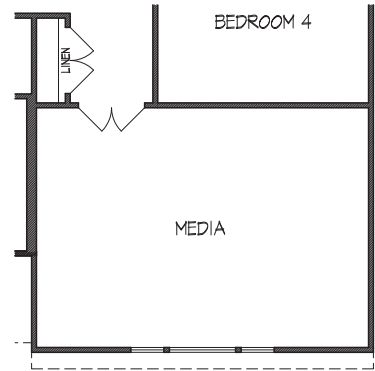

TEXAS HOMES

Texas Built • Texas Owned • Texas Proud

THE PARK

AT STEVENS RANCH

Vanderbilt • 2,958 square feet

First Floor

Second Floor

TEXAS-HOMES.COM

Optional Study at Dining

Optional Media at Gameroom

Optional Covered Patio

Optional Bedroom 5 & Bath 3 at Gameroom

*Optional Mudset Shower
w/ Drop-in Tub*

Optional Starter Step