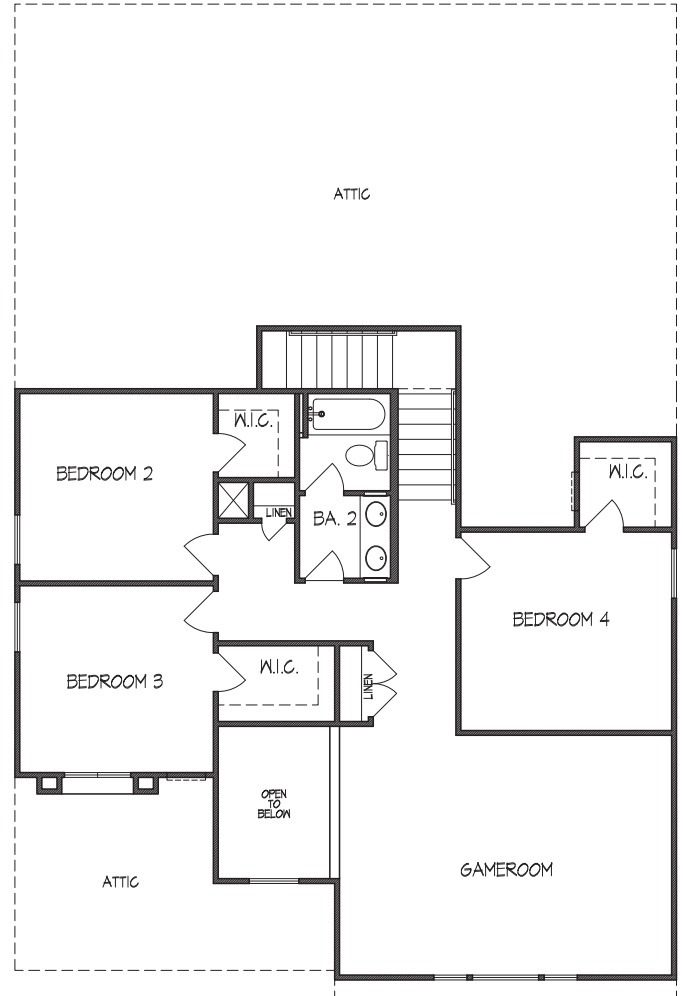

THE PARK

AT STEVENS RANCH

Vanderbilt • 2,958 square feet

ELEVATION A

ELEVATION B

ELEVATION C

TEXAS-HOMES.COM

*These are artist renderings and actual elevation detailing are subject to change.
Refer to Sales Counselor and review actual blueprint. Rev. 04/19/18*

TEXAS HOMES

Texas Built • Texas Owned • Texas Proud

THE PARK

AT STEVENS RANCH

Vanderbilt • 2,958 square feet

First Floor

Second Floor

TEXAS-HOMES.COM

Actual room dimensions may vary. See a sales counselor for more information. Rev. 04/17/19

TEXAS HOMES

Texas Built • Texas Owned • Texas Proud

THE PARK

AT STEVENS RANCH

Vanderbilt • Options

Optional Fireplace w/Niche

Optional Study at Dining

Optional Media at Gameroom

Optional Covered Patio

Optional Bedroom 5 & Bath 3 at Gameroom

*Optional Mudset Shower
w/ Drop-in Tub*

Optional Starter Step