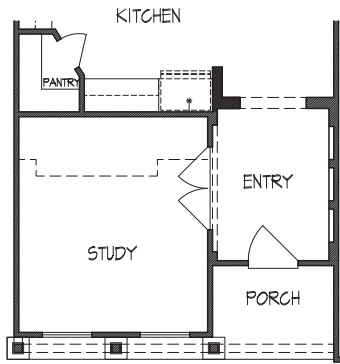

TEXAS HOMES

Texas Built • Texas Owned • Texas Proud

THE PARK

AT STEVENS RANCH

Vanderbilt • 2,958 square feet

First Floor

Second Floor

TEXAS-HOMES.COM

Optional Study at Dining

Optional Media at Gameroom

Optional Covered Patio

Optional Bedroom 5 & Bath 3 at Gameroom

*Optional Mudset Shower
w/ Drop-in Tub*

Optional Starter Step