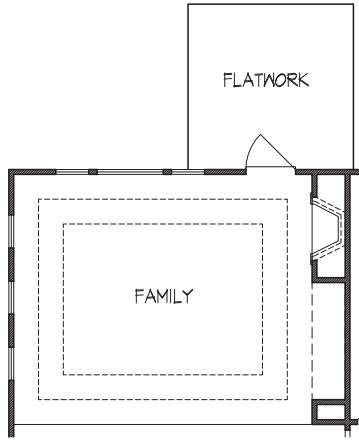

THE PARK

AT STEVENS RANCH

Vanderbilt • Options

Optional Fireplace w/Niche