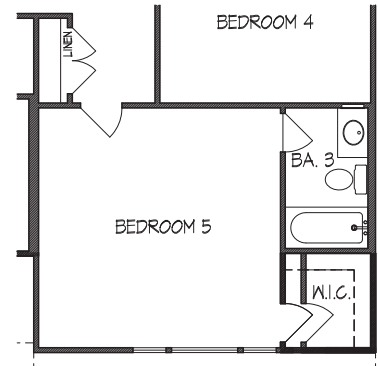

TEXAS HOMES

Texas Built • Texas Owned • Texas Proud

THE PARK

AT STEVENS RANCH

Vanderbilt • 2,958 square feet

First Floor

Second Floor

TEXAS-HOMES.COM

Optional Study at Dining

Optional Media at Gameroom

Optional Covered Patio

Optional Bedroom 5 & Bath 3 at Gameroom

*Optional Mudset Shower
w/ Drop-in Tub*

Optional Starter Step