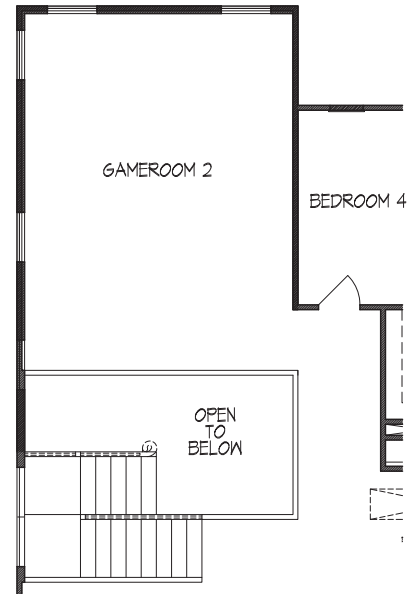

THE PARK

AT STEVENS RANCH

Bordeaux • 3,204 square feet

ELEVATION A

ELEVATION B

ELEVATION C

TEXAS-HOMES.COM

*These are artist renderings and actual elevation detailing are subject to change.
Refer to Sales Counselor and review actual blueprint. Rev. 04/19/18*

TEXAS HOMES

Texas Built • Texas Owned • Texas Proud

THE PARK

AT STEVENS RANCH

Bordeaux • 3,204 square feet

TEXAS-HOMES.COM

Actual room dimensions may vary. See a sales counselor for more information. Rev. 04/17/19

Optional Bedroom 5 & Bath 4 at Living

Optional Media Room at Gameroom

Optional Gameroom 2

Optional Mudset Shower w/ Drop-in Tub

Optional Double Sink at Bath 3

Optional Starter Step