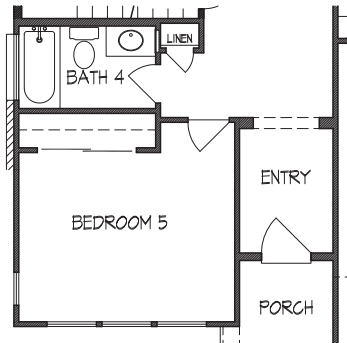

THE PARK

AT STEVENS RANCH

Bordeaux • 3,204 square feet

ELEVATION A

ELEVATION B

ELEVATION C

TEXAS-HOMES.COM

*These are artist renderings and actual elevation detailing are subject to change.
Refer to Sales Counselor and review actual blueprint. Rev. 04/19/18*

TEXAS HOMES

Texas Built • Texas Owned • Texas Proud

THE PARK

AT STEVENS RANCH

Bordeaux • 3,204 square feet

TEXAS-HOMES.COM

Actual room dimensions may vary. See a sales counselor for more information. Rev. 04/17/19

Optional Bedroom 5 & Bath 4 at Living

Optional Media Room at Gameroom

Optional Gameroom 2

Optional Mudset Shower w/ Drop-in Tub

Optional Double Sink at Bath 3

Optional Starter Step