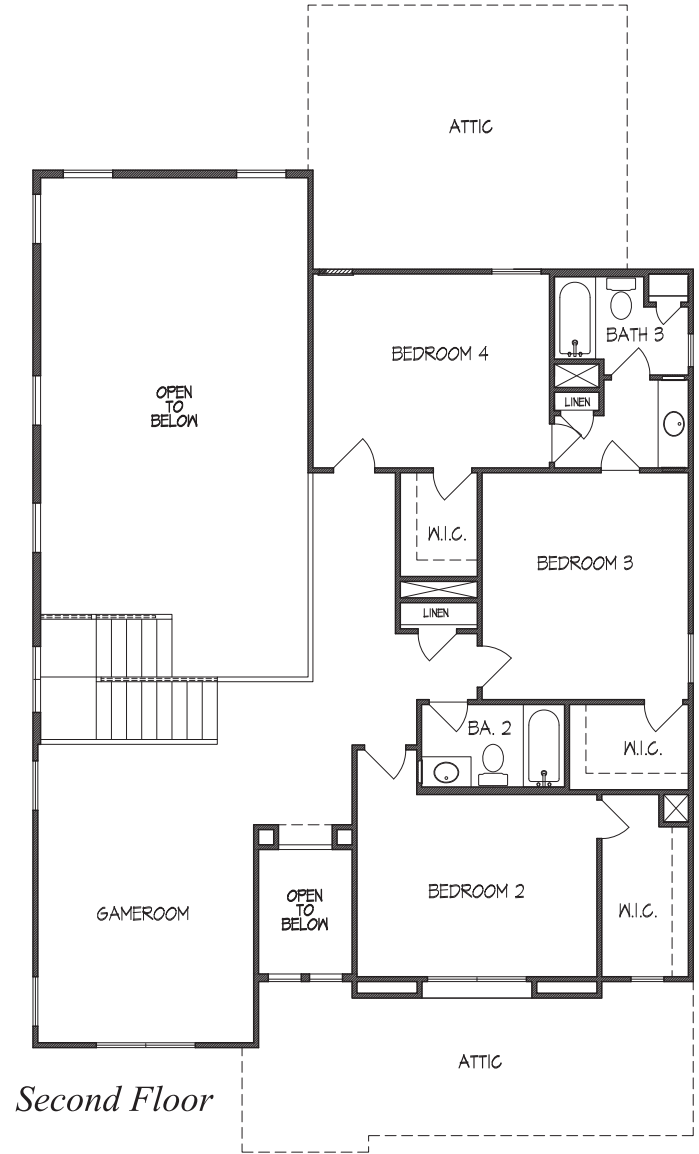

THE PARK

AT STEVENS RANCH

Bordeaux • 3,204 square feet

ELEVATION A

ELEVATION B

ELEVATION C

TEXAS-HOMES.COM

*These are artist renderings and actual elevation detailing are subject to change.
Refer to Sales Counselor and review actual blueprint. Rev. 04/19/18*

TEXAS HOMES

Texas Built • Texas Owned • Texas Proud

THE PARK

AT STEVENS RANCH

Bordeaux • 3,204 square feet

TEXAS-HOMES.COM

Actual room dimensions may vary. See a sales counselor for more information. Rev. 04/17/19

Optional Bedroom 5 & Bath 4 at Living

Optional Media Room at Gameroom

Optional Gameroom 2

Optional Mudset Shower w/ Drop-in Tub

Optional Double Sink at Bath 3

Optional Starter Step