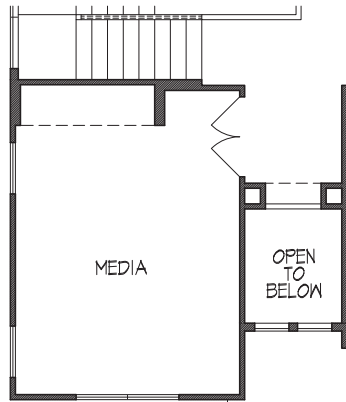

THE PARK

AT STEVENS RANCH

Bordeaux • 3,204 square feet

ELEVATION A

ELEVATION B

ELEVATION C

TEXAS-HOMES.COM

*These are artist renderings and actual elevation detailing are subject to change.
Refer to Sales Counselor and review actual blueprint. Rev. 04/19/18*

TEXAS HOMES

Texas Built • Texas Owned • Texas Proud

THE PARK

AT STEVENS RANCH

Bordeaux • 3,204 square feet

TEXAS-HOMES.COM

Actual room dimensions may vary. See a sales counselor for more information. Rev. 04/17/19

Optional Bedroom 5 & Bath 4 at Living

Optional Media Room at Gameroom

Optional Gameroom 2

Optional Mudset Shower w/ Drop-in Tub

Optional Double Sink at Bath 3

Optional Starter Step