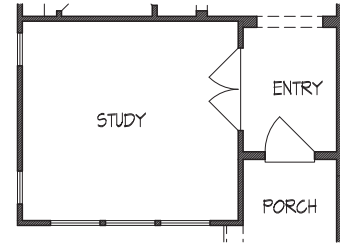

Optional Study at Living