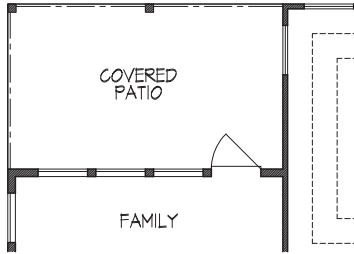

Optional Covered Patio