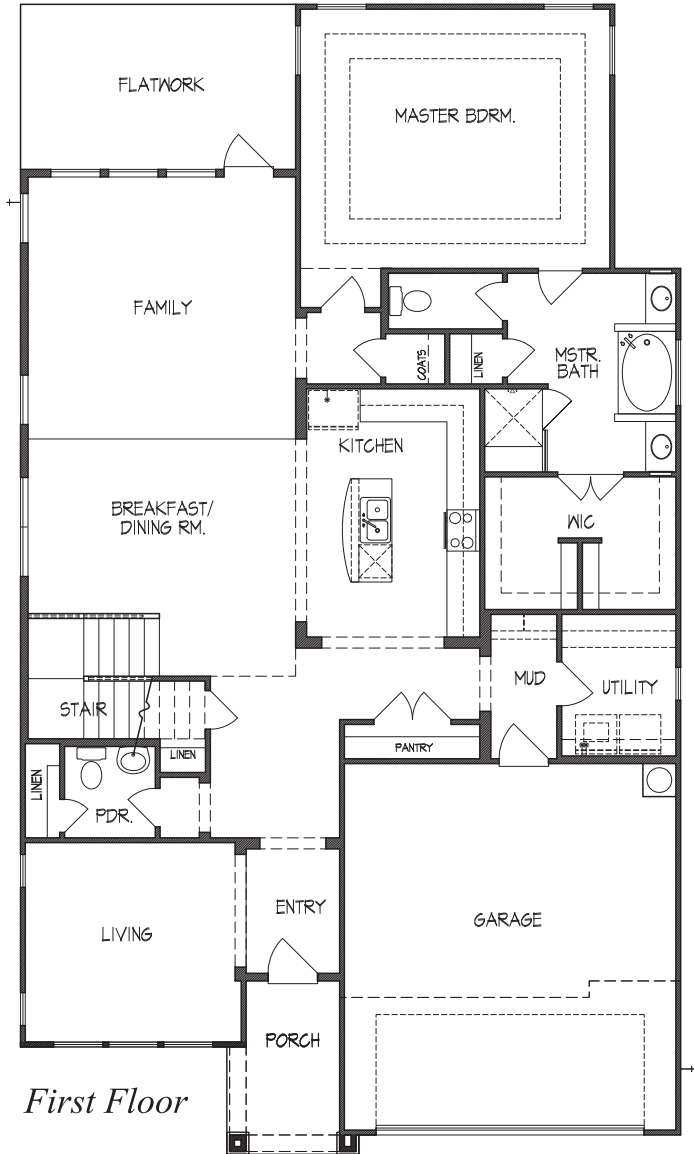

THE PARK

AT STEVENS RANCH

Bordeaux • 3,204 square feet

ELEVATION A

ELEVATION B

ELEVATION C

TEXAS-HOMES.COM

*These are artist renderings and actual elevation detailing are subject to change.
Refer to Sales Counselor and review actual blueprint. Rev. 04/19/18*

TEXAS HOMES

Texas Built • Texas Owned • Texas Proud

THE PARK

AT STEVENS RANCH

Bordeaux • 3,204 square feet

TEXAS-HOMES.COM

Actual room dimensions may vary. See a sales counselor for more information. Rev. 04/17/19

Optional Bedroom 5 & Bath 4 at Living

Optional Media Room at Gameroom

Optional Gameroom 2

Optional Mudset Shower w/ Drop-in Tub

Optional Double Sink at Bath 3

Optional Starter Step