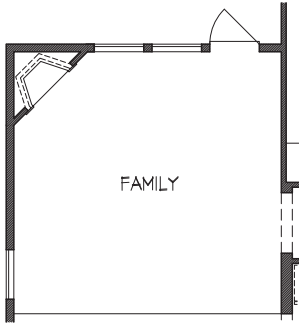

THE PARK

AT STEVENS RANCH

Bordeaux • Options

Optional Fireplace w/Niche