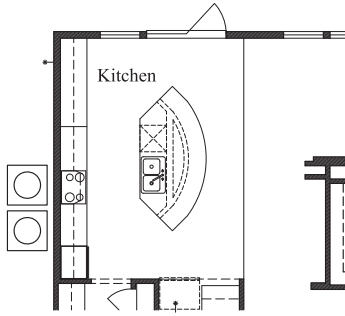

HELOTES CANYON

Plan 3238 • 3,238 square feet

ELEVATION A

ELEVATION B

ELEVATION C

TEXAS-HOMES.COM

*These are artist renderings and actual elevation detailing are subject to change.
Refer to Sales Counselor and review actual blueprint. Rev. 04/17/18*

TEXAS HOMES

Texas Built • Texas Owned • Texas Proud

HELOTES CANYON

Plan 3238 • 3,238 square feet

HELOTES CANYON

Plan 3238 • Options

Large Kitchen Island

Drop-In Tub w/ Mudset Shower

Bedroom 6 with Jack & Jill Bathroom

Bedroom 4 at Loft

Study at Loft

Starter Step

42" Propane Fireplace at Family Room

Study at Living Room

Extended Covered Patio

Mudset Shower w/ Seat & Niche at Bath 2

Mudset Shower w/ Seat & Niche at Bath 3

Split Linen

Mini Bar at Gameroom

Gameroom above Kitchen

Bedroom 5 / Bath 4 at Gameroom

Media Room at Bedroom 2