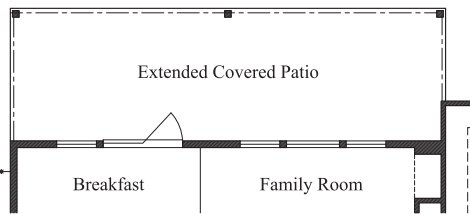

TEXAS HOMES

Texas Built • Texas Owned • Texas Proud

HELOTES CANYON

Plan 3238 • 3,238 square feet

HELOTES CANYON

Plan 3238 • Options

Large Kitchen Island

Drop-In Tub w/ Mudset Shower

Bedroom 6 with Jack & Jill Bathroom

Bedroom 4 at Loft

Study at Loft

Starter Step

42" Propane Fireplace at Family Room

Study at Living Room

Extended Covered Patio

Mudset Shower w/ Seat & Niche at Bath 2

Mudset Shower w/ Seat & Niche at Bath 3

Split Linen

Mini Bar at Gameroom

Gameroom above Kitchen

Bedroom 5 / Bath 4 at Gameroom

Media Room at Bedroom 2