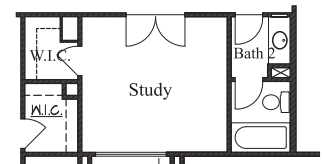

HELOTES CANYON

Plan 3238 • 3,238 square feet

ELEVATION A

ELEVATION B

ELEVATION C

TEXAS-HOMES.COM

*These are artist renderings and actual elevation detailing are subject to change.
Refer to Sales Counselor and review actual blueprint. Rev. 04/17/18*

TEXAS HOMES

Texas Built • Texas Owned • Texas Proud

HELOTES CANYON

Plan 3238 • 3,238 square feet

HELOTES CANYON

Plan 3238 • Options

Large Kitchen Island

Drop-In Tub w/ Mudset Shower

Bedroom 6 with Jack & Jill Bathroom

Bedroom 4 at Loft

Study at Loft

Starter Step

42" Propane Fireplace at Family Room

Study at Living Room

Extended Covered Patio

Mudset Shower w/ Seat & Niche at Bath 2

Mudset Shower w/ Seat & Niche at Bath 3

Split Linen

Mini Bar at Gameroom

Gameroom above Kitchen

Bedroom 5 / Bath 4 at Gameroom

Media Room at Bedroom 2