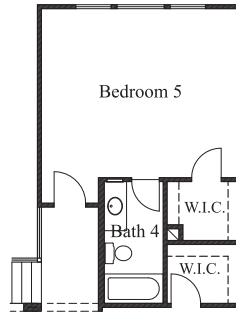

TEXAS HOMES

Texas Built • Texas Owned • Texas Proud

HELOTES CANYON

Plan 3238 • 3,238 square feet

HELOTES CANYON

Plan 3238 • Options

Large Kitchen Island

Drop-In Tub w/ Mudset Shower

Bedroom 6 with Jack & Jill Bathroom

Bedroom 4 at Loft

Study at Loft

Starter Step

42" Propane Fireplace at Family Room

Study at Living Room

Extended Covered Patio

Mudset Shower w/ Seat & Niche at Bath 2

Mudset Shower w/ Seat & Niche at Bath 3

Split Linen

Mini Bar at Gameroom

Gameroom above Kitchen

Bedroom 5 / Bath 4 at Gameroom

Media Room at Bedroom 2