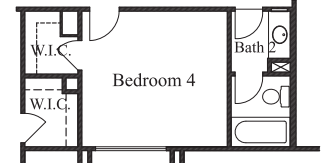

HELOTES CANYON

Plan 3238 • 3,238 square feet

ELEVATION A

ELEVATION B

ELEVATION C

TEXAS-HOMES.COM

*These are artist renderings and actual elevation detailing are subject to change.
Refer to Sales Counselor and review actual blueprint. Rev. 04/17/18*

TEXAS HOMES

Texas Built • Texas Owned • Texas Proud

HELOTES CANYON

Plan 3238 • 3,238 square feet

HELOTES CANYON

Plan 3238 • Options

Large Kitchen Island

Drop-In Tub w/ Mudset Shower

Bedroom 6 with Jack & Jill Bathroom

Bedroom 4 at Loft

Study at Loft

Starter Step

42" Propane Fireplace at Family Room

Study at Living Room

Extended Covered Patio

Mudset Shower w/ Seat & Niche at Bath 2

Mudset Shower w/ Seat & Niche at Bath 3

Split Linen

Mini Bar at Gameroom

Gameroom above Kitchen

Bedroom 5 / Bath 4 at Gameroom

Media Room at Bedroom 2