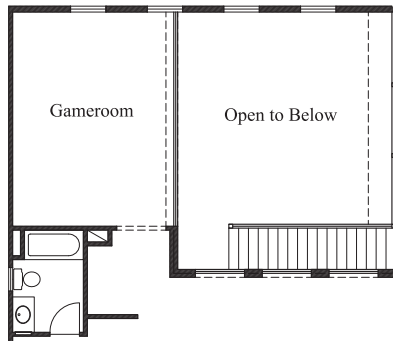

TEXAS HOMES

Texas Built • Texas Owned • Texas Proud

HELOTES CANYON

Plan 3238 • 3,238 square feet

HELOTES CANYON

Plan 3238 • Options

Large Kitchen Island

Drop-In Tub w/ Mudset Shower

Bedroom 6 with Jack & Jill Bathroom

Bedroom 4 at Loft

Study at Loft

Starter Step

42" Propane Fireplace at Family Room

Study at Living Room

Extended Covered Patio

Mudset Shower w/ Seat & Niche at Bath 2

Mudset Shower w/ Seat & Niche at Bath 3

Split Linen

Mini Bar at Gameroom

Gameroom above Kitchen

Bedroom 5 / Bath 4 at Gameroom

Media Room at Bedroom 2