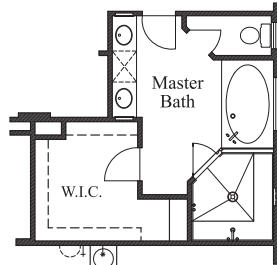

HELOTES CANYON

Plan 3238 • 3,238 square feet

ELEVATION A

ELEVATION B

ELEVATION C

TEXAS-HOMES.COM

*These are artist renderings and actual elevation detailing are subject to change.
Refer to Sales Counselor and review actual blueprint. Rev. 04/17/18*

TEXAS HOMES

Texas Built • Texas Owned • Texas Proud

HELOTES CANYON

Plan 3238 • 3,238 square feet

HELOTES CANYON

Plan 3238 • Options

Large Kitchen Island

Drop-In Tub w/ Mudset Shower

Bedroom 6 with Jack & Jill Bathroom

Bedroom 4 at Loft

Study at Loft

Starter Step

42" Propane Fireplace at Family Room

Study at Living Room

Extended Covered Patio

Mudset Shower w/ Seat & Niche at Bath 2

Mudset Shower w/ Seat & Niche at Bath 3

Split Linen

Mini Bar at Gameroom

Gameroom above Kitchen

Bedroom 5 / Bath 4 at Gameroom

Media Room at Bedroom 2