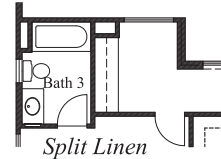

TEXAS HOMES

Texas Built • Texas Owned • Texas Proud

HELOTES CANYON

Plan 3238 • 3,238 square feet

HELOTES CANYON

Plan 3238 • Options

Large Kitchen Island

Drop-In Tub w/ Mudset Shower

Bedroom 6 with Jack & Jill Bathroom

Bedroom 4 at Loft

Study at Loft

Starter Step

42" Propane Fireplace at Family Room

Study at Living Room

Extended Covered Patio

Mudset Shower w/ Seat & Niche at Bath 2

Mudset Shower w/ Seat & Niche at Bath 3

Split Linen

Mini Bar at Gameroom

Gameroom above Kitchen

Bedroom 5 / Bath 4 at Gameroom

Media Room at Bedroom 2