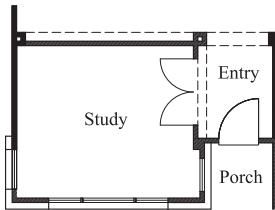

HELOTES CANYON

Plan 3238 • 3,238 square feet

ELEVATION A

ELEVATION B

ELEVATION C

TEXAS-HOMES.COM

*These are artist renderings and actual elevation detailing are subject to change.
Refer to Sales Counselor and review actual blueprint. Rev. 04/17/18*

TEXAS HOMES

Texas Built • Texas Owned • Texas Proud

HELOTES CANYON

Plan 3238 • 3,238 square feet

HELOTES CANYON

Plan 3238 • Options

Large Kitchen Island

Drop-In Tub w/ Mudset Shower

Bedroom 6 with Jack & Jill Bathroom

Bedroom 4 at Loft

Study at Loft

Starter Step

42" Propane Fireplace at Family Room

Study at Living Room

Extended Covered Patio

Mudset Shower w/ Seat & Niche at Bath 2

Mudset Shower w/ Seat & Niche at Bath 3

Split Linen

Mini Bar at Gameroom

Gameroom above Kitchen

Bedroom 5 / Bath 4 at Gameroom

Media Room at Bedroom 2