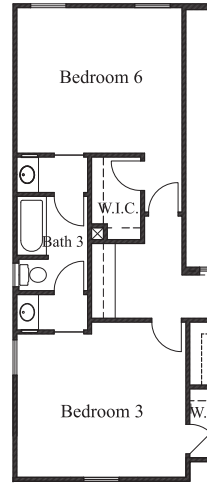

HELOTES CANYON

Plan 3238 • 3,238 square feet

ELEVATION A

ELEVATION B

ELEVATION C

TEXAS-HOMES.COM

*These are artist renderings and actual elevation detailing are subject to change.
Refer to Sales Counselor and review actual blueprint. Rev. 04/17/18*

TEXAS HOMES

Texas Built • Texas Owned • Texas Proud

HELOTES CANYON

Plan 3238 • 3,238 square feet

HELOTES CANYON

Plan 3238 • Options

Large Kitchen Island

Drop-In Tub w/ Mudset Shower

Bedroom 6 with Jack & Jill Bathroom

Bedroom 4 at Loft

Study at Loft

Starter Step

42" Propane Fireplace at Family Room

Study at Living Room

Extended Covered Patio

Mudset Shower w/ Seat & Niche at Bath 2

Mudset Shower w/ Seat & Niche at Bath 3

Split Linen

Mini Bar at Gameroom

Gameroom above Kitchen

Bedroom 5 / Bath 4 at Gameroom

Media Room at Bedroom 2