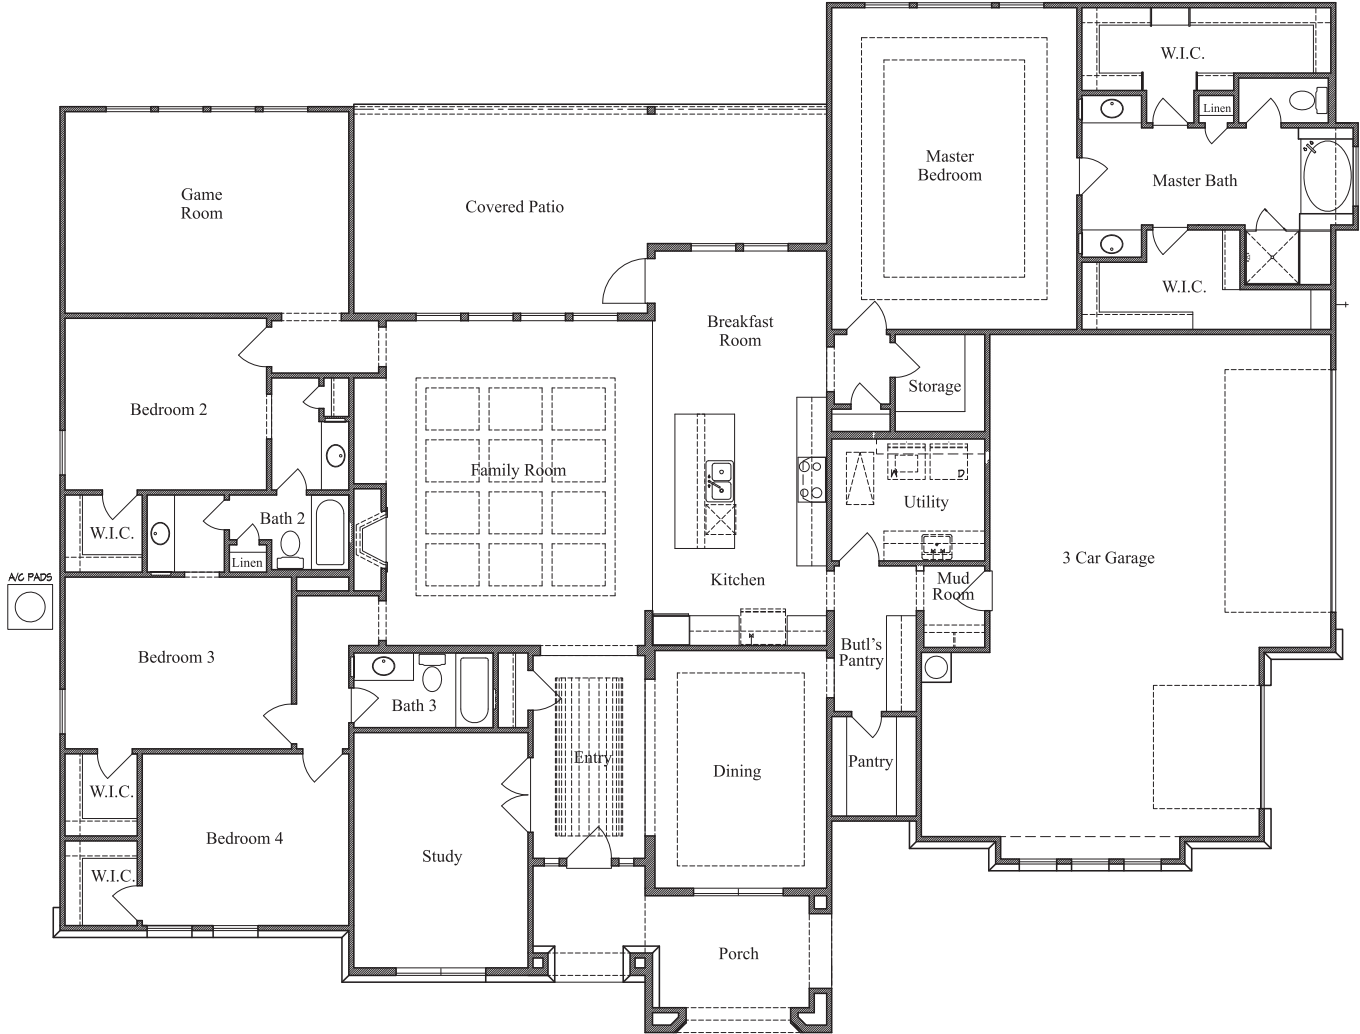

# HELOTES CANYON

Plan 3494 • 3,494 square feet

ELEVATION A

ELEVATION B

ELEVATION C

[TEXAS-HOMES.COM](http://TEXAS-HOMES.COM)

*These are artist renderings and actual elevation detailing are subject to change.  
Refer to Sales Counselor and review actual blueprint. Rev. 04/17/18*

# HELOTES CANYON

Plan 3494 • 3,494 square feet