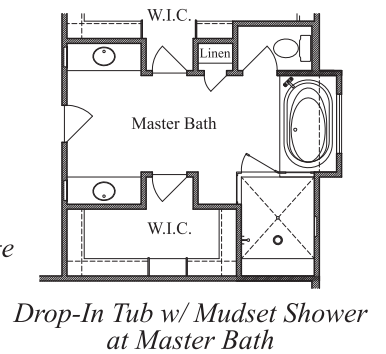

TEXAS-HOMES.COM

Actual room dimensions may vary. See a sales counselor for more information. Rev. 04/17/18

TEXAS HOMES

Texas Built • Texas Owned • Texas Proud