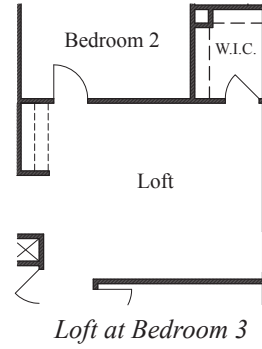

TEXAS HOMES

Texas Built • Texas Owned • Texas Proud

HELOTES CANYON

Plan 3748 • 3,748 square feet

TEXAS-HOMES.COM

Actual room dimensions may vary. See a sales counselor for more information. Rev. 04/17/18

TEXAS HOMES

Texas Built • Texas Owned • Texas Proud

HELOTES CANYON

Plan 3748 • Options

Large Island at Kitchen

*Drop-In Tub w/
Mudset Shower*

Media Room at Gameroom

Loft at Bedroom 3

Sunroom with Covered Patio

*Mudset Shower w/
Seat & Niche
at Bath 2*

Study at Living Room

Study at Bedroom 3

*Mudset Shower w/
Seat & Niche
at Bath 3*

Starter Step

Cabinet at Gameroom

TEXAS-HOMES.COM

Actual room dimensions may vary. See a sales counselor for more information. Rev. 04/17/18