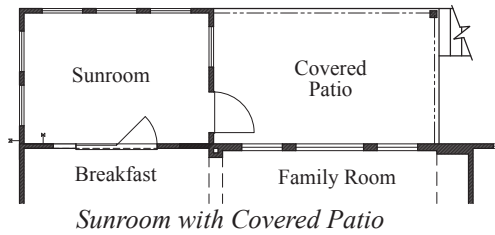

Texas Built • Texas Owned • Texas Proud

HELOTES CANYON

Plan 3748 • Options

Large Island at Kitchen

*Drop-In Tub w/
Mudset Shower*

Media Room at Gameroom

Loft at Bedroom 3

Sunroom with Covered Patio

*Mudset Shower w/
Seat & Niche
at Bath 2*

Study at Living Room

Study at Bedroom 3

*Mudset Shower w/
Seat & Niche
at Bath 3*

Starter Step

Cabinet at Gameroom

TEXAS-HOMES.COM

Actual room dimensions may vary. See a sales counselor for more information. Rev. 04/17/18