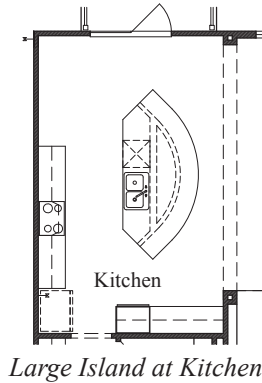

HELOTES CANYON

Plan 3748 • 3,748 square feet

ELEVATION A

ELEVATION B

ELEVATION C

TEXAS-HOMES.COM

*These are artist renderings and actual elevation detailing are subject to change.
Refer to Sales Counselor and review actual blueprint. Rev. 04/17/18*

TEXAS HOMES

Texas Built • Texas Owned • Texas Proud

HELOTES CANYON

Plan 3748 • 3,748 square feet

TEXAS-HOMES.COM

Actual room dimensions may vary. See a sales counselor for more information. Rev. 04/17/18

TEXAS HOMES

Texas Built • Texas Owned • Texas Proud

HELOTES CANYON

Plan 3748 • Options

Large Island at Kitchen

*Drop-In Tub w/
Mudset Shower*

Media Room at Gameroom

Loft at Bedroom 3

Sunroom with Covered Patio