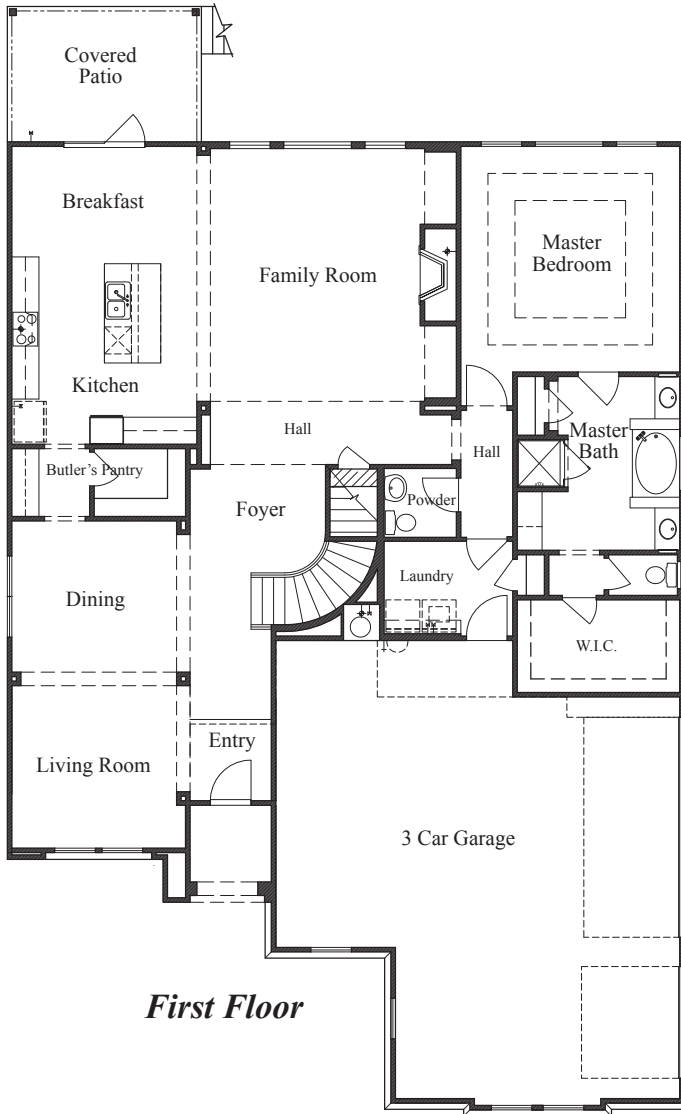

HELOTES CANYON

Plan 3748 • 3,748 square feet

ELEVATION A

ELEVATION B

ELEVATION C

TEXAS-HOMES.COM

*These are artist renderings and actual elevation detailing are subject to change.
Refer to Sales Counselor and review actual blueprint. Rev. 04/17/18*

TEXAS HOMES

Texas Built • Texas Owned • Texas Proud

HELOTES CANYON

Plan 3748 • 3,748 square feet

TEXAS-HOMES.COM

Actual room dimensions may vary. See a sales counselor for more information. Rev. 04/17/18

TEXAS HOMES

Texas Built • Texas Owned • Texas Proud

HELOTES CANYON

Plan 3748 • Options

Large Island at Kitchen

*Drop-In Tub w/
Mudset Shower*

Media Room at Gameroom

Loft at Bedroom 3

Sunroom with Covered Patio

*Mudset Shower w/
Seat & Niche
at Bath 2*

Study at Living Room

Study at Bedroom 3

*Mudset Shower w/
Seat & Niche
at Bath 3*

Starter Step

Cabinet at Gameroom

TEXAS-HOMES.COM

Actual room dimensions may vary. See a sales counselor for more information. Rev. 04/17/18