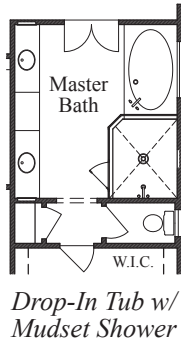

TEXAS HOMES

Texas Built • Texas Owned • Texas Proud

HELOTES CANYON

Plan 3748 • 3,748 square feet

TEXAS-HOMES.COM

Actual room dimensions may vary. See a sales counselor for more information. Rev. 04/17/18

TEXAS HOMES

Texas Built • Texas Owned • Texas Proud

HELOTES CANYON

Plan 3748 • Options

Large Island at Kitchen

*Drop-In Tub w/
Mudset Shower*

Media Room at Gameroom

Loft at Bedroom 3

Sunroom with Covered Patio

*Mudset Shower w/
Seat & Niche
at Bath 2*

Study at Living Room

Study at Bedroom 3

*Mudset Shower w/
Seat & Niche
at Bath 3*

Starter Step

Cabinet at Gameroom

TEXAS-HOMES.COM

Actual room dimensions may vary. See a sales counselor for more information. Rev. 04/17/18