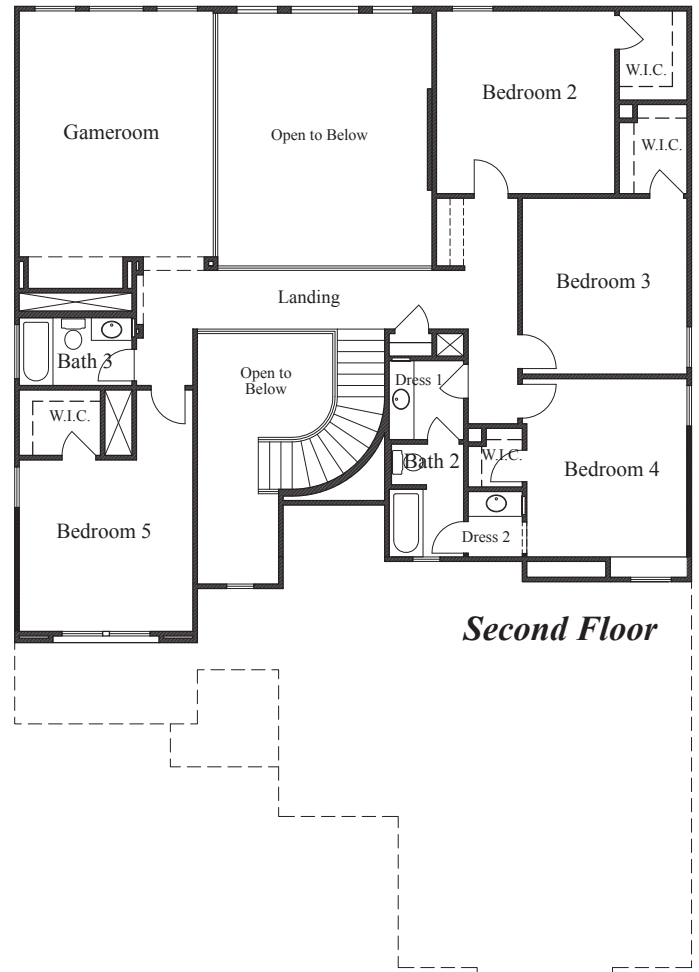

HELOTES CANYON

Plan 3748 • 3,748 square feet

ELEVATION A

ELEVATION B

ELEVATION C

TEXAS-HOMES.COM

*These are artist renderings and actual elevation detailing are subject to change.
Refer to Sales Counselor and review actual blueprint. Rev. 04/17/18*

TEXAS HOMES

Texas Built • Texas Owned • Texas Proud

HELOTES CANYON

Plan 3748 • 3,748 square feet

TEXAS-HOMES.COM

Actual room dimensions may vary. See a sales counselor for more information. Rev. 04/17/18

TEXAS HOMES

Texas Built • Texas Owned • Texas Proud

HELOTES CANYON

Plan 3748 • Options

Large Island at Kitchen

*Drop-In Tub w/
Mudset Shower*

Media Room at Gameroom

Loft at Bedroom 3

Sunroom with Covered Patio

*Mudset Shower w/
Seat & Niche
at Bath 2*

Study at Living Room

Study at Bedroom 3

*Mudset Shower w/
Seat & Niche
at Bath 3*

Starter Step

Cabinet at Gameroom

TEXAS-HOMES.COM

Actual room dimensions may vary. See a sales counselor for more information. Rev. 04/17/18