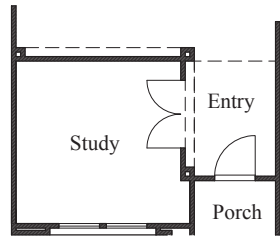

TEXAS HOMES

Texas Built • Texas Owned • Texas Proud

HELOTES CANYON

Plan 3748 • 3,748 square feet

TEXAS-HOMES.COM

Actual room dimensions may vary. See a sales counselor for more information. Rev. 04/17/18

TEXAS HOMES

Texas Built • Texas Owned • Texas Proud

HELOTES CANYON

Plan 3748 • Options

Large Island at Kitchen

*Drop-In Tub w/
Mudset Shower*

Media Room at Gameroom

Loft at Bedroom 3

Sunroom with Covered Patio

*Mudset Shower w/
Seat & Niche
at Bath 2*

Study at Living Room

Study at Bedroom 3

*Mudset Shower w/
Seat & Niche
at Bath 3*

Starter Step

Cabinet at Gameroom

TEXAS-HOMES.COM

Actual room dimensions may vary. See a sales counselor for more information. Rev. 04/17/18