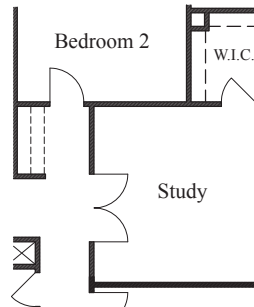

HELOTES CANYON

Plan 3748 • 3,748 square feet

ELEVATION A

ELEVATION B

ELEVATION C

TEXAS-HOMES.COM

*These are artist renderings and actual elevation detailing are subject to change.
Refer to Sales Counselor and review actual blueprint. Rev. 04/17/18*

TEXAS HOMES

Texas Built • Texas Owned • Texas Proud

HELOTES CANYON

Plan 3748 • 3,748 square feet

TEXAS-HOMES.COM

Actual room dimensions may vary. See a sales counselor for more information. Rev. 04/17/18

TEXAS HOMES

Texas Built • Texas Owned • Texas Proud

HELOTES CANYON

Plan 3748 • Options

Large Island at Kitchen

*Drop-In Tub w/
Mudset Shower*

Media Room at Gameroom

Loft at Bedroom 3

Sunroom with Covered Patio

*Mudset Shower w/
Seat & Niche
at Bath 2*

Study at Living Room

Study at Bedroom 3

*Mudset Shower w/
Seat & Niche
at Bath 3*

Starter Step

Cabinet at Gameroom

TEXAS-HOMES.COM

Actual room dimensions may vary. See a sales counselor for more information. Rev. 04/17/18