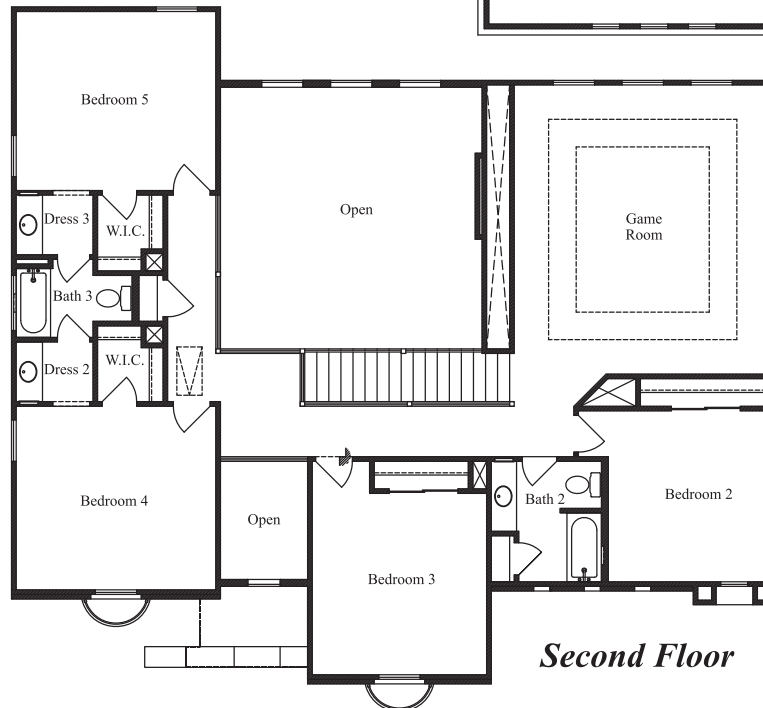

HELOTES CANYON

Plan 3835 • 3,835 square feet

ELEVATION A

ELEVATION B

ELEVATION C

TEXAS-HOMES.COM

*These are artist renderings and actual elevation detailing are subject to change.
Refer to Sales Counselor and review actual blueprint. Rev. 04/17/18*

TEXAS HOMES

Texas Built • Texas Owned • Texas Proud

HELOTES CANYON

Plan 3835 • 3,835 square feet

First Floor

Second Floor

HELOTES CANYON

Plan 3835 • Options