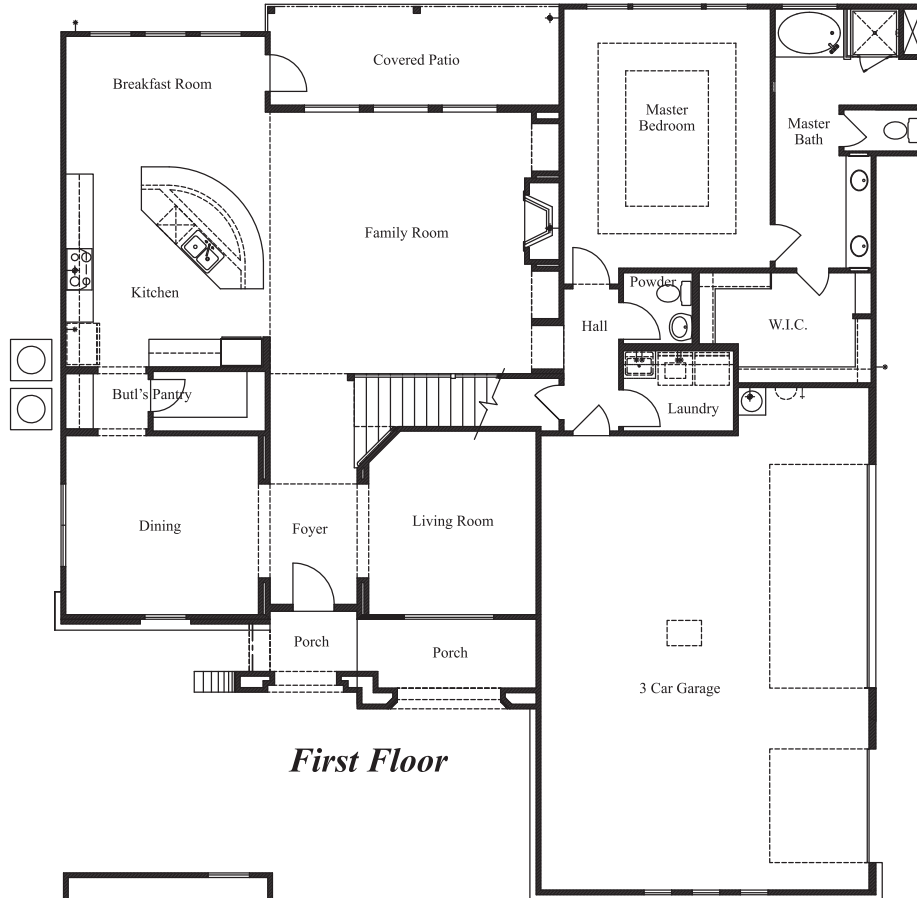

HELOTES CANYON

Plan 3835 • 3,835 square feet

ELEVATION A

ELEVATION B

ELEVATION C

TEXAS-HOMES.COM

*These are artist renderings and actual elevation detailing are subject to change.
Refer to Sales Counselor and review actual blueprint. Rev. 04/17/18*

TEXAS HOMES

Texas Built • Texas Owned • Texas Proud

HELOTES CANYON

Plan 3835 • 3,835 square feet

First Floor

Second Floor

HELOTES CANYON

Plan 3835 • Options