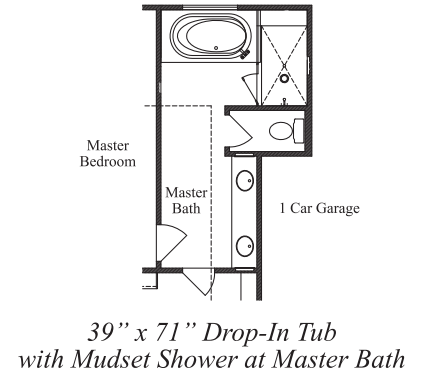

HELOTES CANYON

Plan 3835 • 3,835 square feet

ELEVATION A

ELEVATION B

ELEVATION C

TEXAS-HOMES.COM

*These are artist renderings and actual elevation detailing are subject to change.
Refer to Sales Counselor and review actual blueprint. Rev. 04/17/18*

TEXAS HOMES

Texas Built • Texas Owned • Texas Proud

HELOTES CANYON

Plan 3835 • 3,835 square feet

First Floor

Second Floor

HELOTES CANYON

Plan 3835 • Options