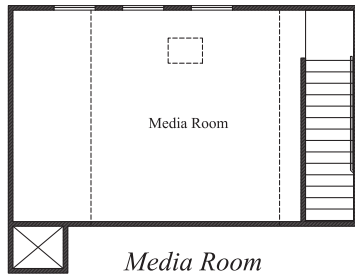

HELOTES CANYON

Plan 3835 • 3,835 square feet

ELEVATION A

ELEVATION B

ELEVATION C

TEXAS-HOMES.COM

*These are artist renderings and actual elevation detailing are subject to change.
Refer to Sales Counselor and review actual blueprint. Rev. 04/17/18*

TEXAS HOMES

Texas Built • Texas Owned • Texas Proud

HELOTES CANYON

Plan 3835 • 3,835 square feet

First Floor

Second Floor

HELOTES CANYON

Plan 3835 • Options