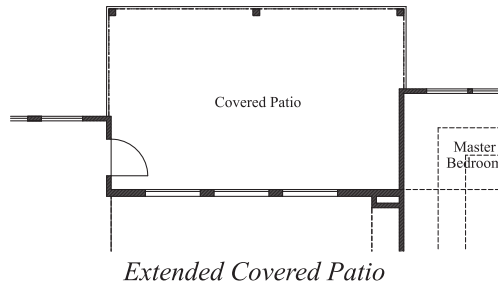

HELOTES CANYON

Plan 3835 • 3,835 square feet

ELEVATION A

ELEVATION B

ELEVATION C

TEXAS-HOMES.COM

*These are artist renderings and actual elevation detailing are subject to change.
Refer to Sales Counselor and review actual blueprint. Rev. 04/17/18*

TEXAS HOMES

Texas Built • Texas Owned • Texas Proud

HELOTES CANYON

Plan 3835 • 3,835 square feet

First Floor

Second Floor

HELOTES CANYON

Plan 3835 • Options