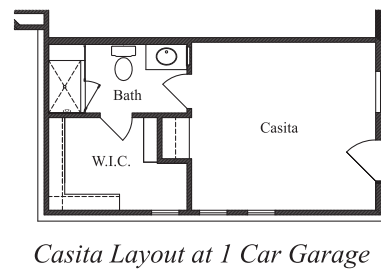

HELOTES CANYON

Plan 3835 • 3,835 square feet

ELEVATION A

ELEVATION B

ELEVATION C

TEXAS-HOMES.COM

*These are artist renderings and actual elevation detailing are subject to change.
Refer to Sales Counselor and review actual blueprint. Rev. 04/17/18*

TEXAS HOMES

Texas Built • Texas Owned • Texas Proud

HELOTES CANYON

Plan 3835 • 3,835 square feet

First Floor

Second Floor

HELOTES CANYON

Plan 3835 • Options