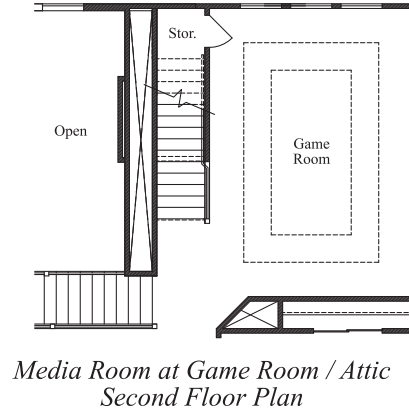

HELOTES CANYON

Plan 3835 • 3,835 square feet

ELEVATION A

ELEVATION B

ELEVATION C

TEXAS-HOMES.COM

*These are artist renderings and actual elevation detailing are subject to change.
Refer to Sales Counselor and review actual blueprint. Rev. 04/17/18*

TEXAS HOMES

Texas Built • Texas Owned • Texas Proud

HELOTES CANYON

Plan 3835 • 3,835 square feet

First Floor

Second Floor

HELOTES CANYON

Plan 3835 • Options