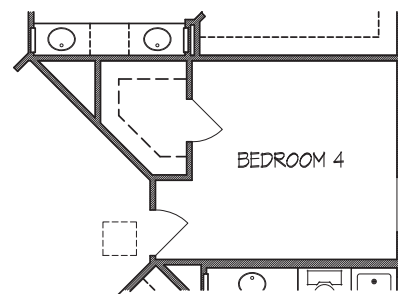

TERRACES

AT THE CLIFFS AT CIBOLO

Astoria • 2,490 square feet

ELEVATION A

ELEVATION B

ELEVATION C

TEXAS-HOMES.COM

*These are artist renderings and actual elevation detailing are subject to change.
Refer to Sales Counselor and review actual blueprint. Rev. 04/12/18*

TEXAS HOMES

Texas Built • Texas Owned • Texas Proud

TERRACES

AT THE CLIFFS AT CIBOLO

Astoria • 2,490 square feet

First Floor

Second Floor

Optional Covered Patio

Optional Bedroom 4 at Gameroom

Optional Starter Step

Optional Corner Fireplace at Family Room

Optional Drop-in Tub w/ Shower

TEXAS-HOMES.COM

Actual room dimensions may vary. See a sales counselor for more information. Rev. 04/12/18