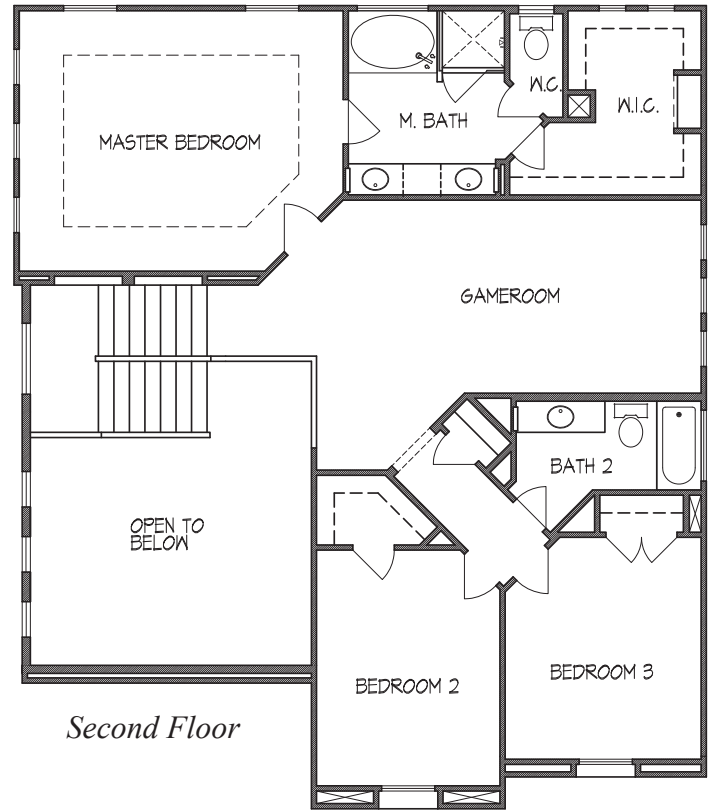

TERRACES

AT THE CLIFFS AT CIBOLO

Astoria • 2,490 square feet

ELEVATION A

ELEVATION B

ELEVATION C

TEXAS-HOMES.COM

*These are artist renderings and actual elevation detailing are subject to change.
Refer to Sales Counselor and review actual blueprint. Rev. 04/12/18*

TEXAS HOMES

Texas Built • Texas Owned • Texas Proud

TERRACES

AT THE CLIFFS AT CIBOLO

Astoria • 2,490 square feet

First Floor

Second Floor

Optional Covered Patio

Optional Bedroom 4 at Gameroom

Optional Starter Step

Optional Corner Fireplace at Family Room

Optional Drop-in Tub w/ Shower

TEXAS-HOMES.COM

Actual room dimensions may vary. See a sales counselor for more information. Rev. 04/12/18