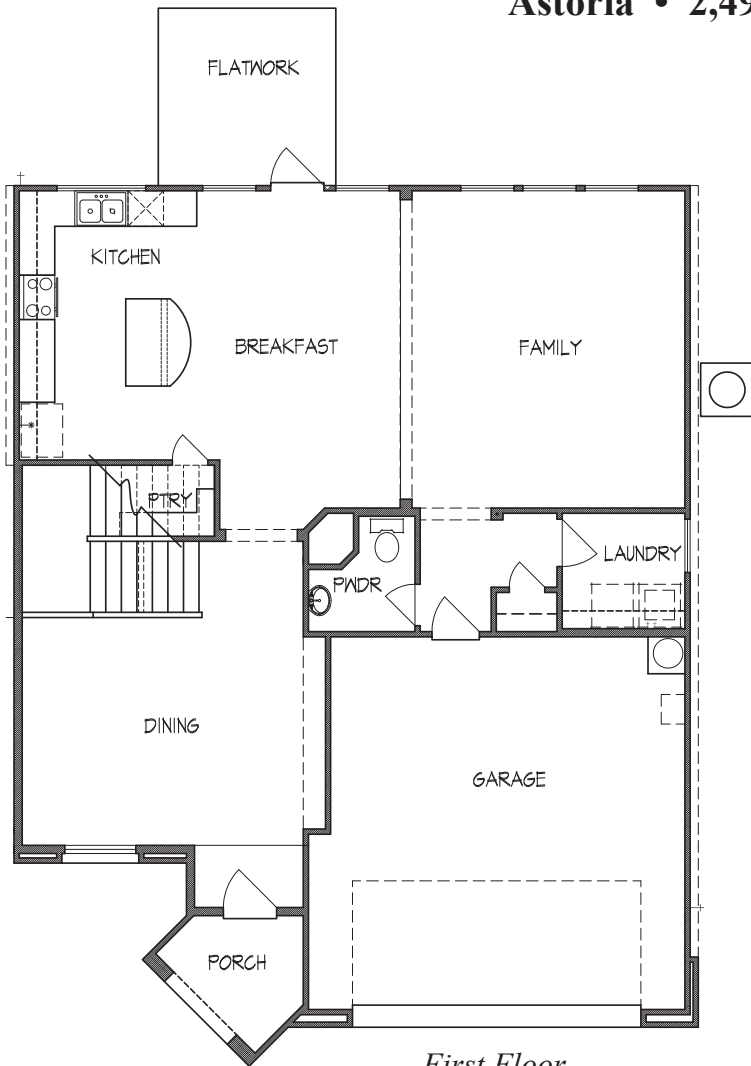

TERRACES

AT THE CLIFFS AT CIBOLO

Astoria • 2,490 square feet

ELEVATION A

ELEVATION B

ELEVATION C

TEXAS-HOMES.COM

*These are artist renderings and actual elevation detailing are subject to change.
Refer to Sales Counselor and review actual blueprint. Rev. 04/12/18*

TEXAS HOMES

Texas Built • Texas Owned • Texas Proud

TERRACES

AT THE CLIFFS AT CIBOLO

Astoria • 2,490 square feet

First Floor

Second Floor

Optional Covered Patio

Optional Bedroom 4 at Gameroom

Optional Starter Step

Optional Corner Fireplace at Family Room

Optional Drop-in Tub w/ Shower

TEXAS-HOMES.COM

Actual room dimensions may vary. See a sales counselor for more information. Rev. 04/12/18