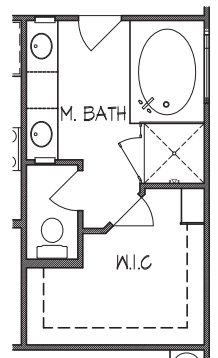

TERRACES

AT THE CLIFFS AT CIBOLO

Wimberley • 2,696 square feet

ELEVATION A

ELEVATION B

ELEVATION C

TEXAS-HOMES.COM

*These are artist renderings and actual elevation detailing are subject to change.
Refer to Sales Counselor and review actual blueprint. Rev. 04/12/18*

TEXAS HOMES

Texas Built • Texas Owned • Texas Proud

TERRACES

AT THE CLIFFS AT CIBOLO

Wimberley • 2,696 square feet

TEXAS-HOMES.COM

Actual room dimensions may vary. See a sales counselor for more information. Rev. 04/12/18