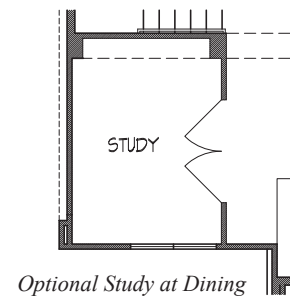

TERRACES

AT THE CLIFFS AT CIBOLO

Wimberley • 2,696 square feet

ELEVATION A

ELEVATION B

ELEVATION C

TEXAS-HOMES.COM

*These are artist renderings and actual elevation detailing are subject to change.
Refer to Sales Counselor and review actual blueprint. Rev. 04/12/18*

TEXAS HOMES

Texas Built • Texas Owned • Texas Proud

TERRACES

AT THE CLIFFS AT CIBOLO

Wimberley • 2,696 square feet

TEXAS-HOMES.COM

Actual room dimensions may vary. See a sales counselor for more information. Rev. 04/12/18