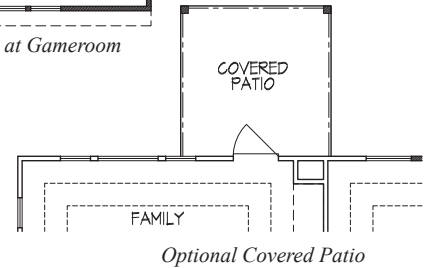

TERRACES

AT THE CLIFFS AT CIBOLO

Vanderbilt • 2,958 square feet

ELEVATION A

ELEVATION B

ELEVATION C

TEXAS-HOMES.COM

*These are artist renderings and actual elevation detailing are subject to change.
Refer to Sales Counselor and review actual blueprint. Rev. 04/12/18*

TEXAS HOMES

Texas Built • Texas Owned • Texas Proud

TERRACES

AT THE CLIFFS AT CIBOLO

Vanderbilt • 2,958 square feet

First Floor

Second Floor

TEXAS-HOMES.COM