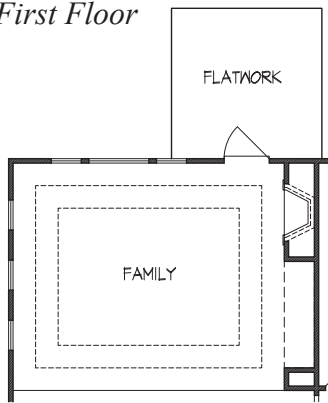

TERRACES

AT THE CLIFFS AT CIBOLO

Vanderbilt • 2,958 square feet

ELEVATION A

ELEVATION B

ELEVATION C

TEXAS-HOMES.COM

*These are artist renderings and actual elevation detailing are subject to change.
Refer to Sales Counselor and review actual blueprint. Rev. 04/12/18*

TEXAS HOMES

Texas Built • Texas Owned • Texas Proud

TERRACES

AT THE CLIFFS AT CIBOLO

Vanderbilt • 2,958 square feet

First Floor

Second Floor

TEXAS-HOMES.COM