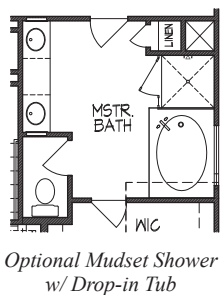

TERRACES

AT THE CLIFFS AT CIBOLO

Vanderbilt • 2,958 square feet

ELEVATION A

ELEVATION B

ELEVATION C

TEXAS-HOMES.COM

*These are artist renderings and actual elevation detailing are subject to change.
Refer to Sales Counselor and review actual blueprint. Rev. 04/12/18*

TEXAS HOMES

Texas Built • Texas Owned • Texas Proud

TERRACES

AT THE CLIFFS AT CIBOLO

Vanderbilt • 2,958 square feet

First Floor

Second Floor

TEXAS-HOMES.COM