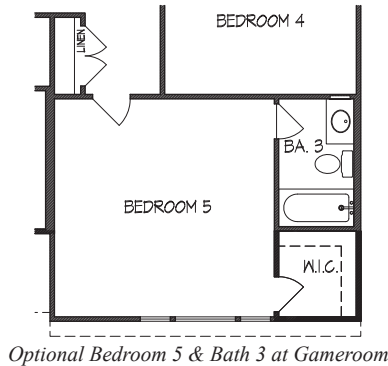

TERRACES

AT THE CLIFFS AT CIBOLO

Vanderbilt • 2,958 square feet

ELEVATION A

ELEVATION B

ELEVATION C

TEXAS-HOMES.COM

*These are artist renderings and actual elevation detailing are subject to change.
Refer to Sales Counselor and review actual blueprint. Rev. 04/12/18*

TEXAS HOMES

Texas Built • Texas Owned • Texas Proud

TERRACES

AT THE CLIFFS AT CIBOLO

Vanderbilt • 2,958 square feet

First Floor

Second Floor

TEXAS-HOMES.COM