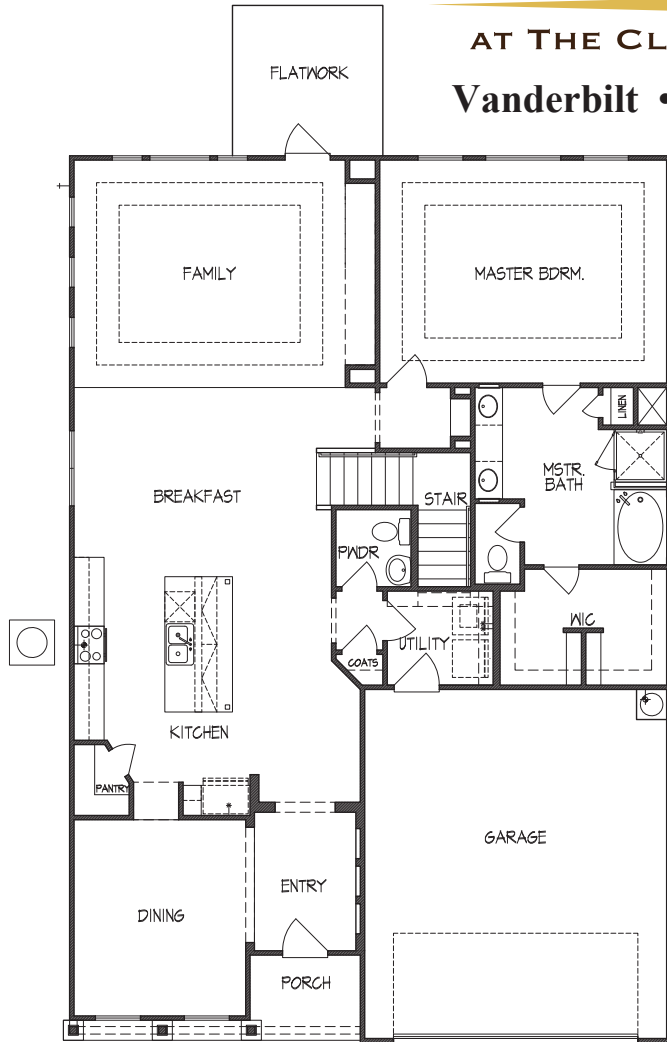

TERRACES

AT THE CLIFFS AT CIBOLO

Vanderbilt • 2,958 square feet

ELEVATION A

ELEVATION B

ELEVATION C

TEXAS-HOMES.COM

*These are artist renderings and actual elevation detailing are subject to change.
Refer to Sales Counselor and review actual blueprint. Rev. 04/12/18*

TEXAS HOMES

Texas Built • Texas Owned • Texas Proud

TERRACES

AT THE CLIFFS AT CIBOLO

Vanderbilt • 2,958 square feet

First Floor

Second Floor

TEXAS-HOMES.COM