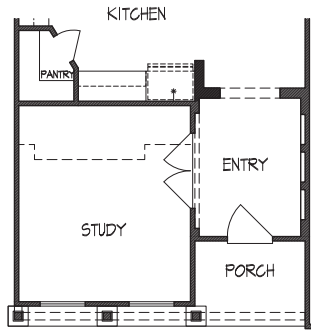

TERRACES

AT THE CLIFFS AT CIBOLO

Vanderbilt • 2,958 square feet

ELEVATION A

ELEVATION B

ELEVATION C

TEXAS-HOMES.COM

*These are artist renderings and actual elevation detailing are subject to change.
Refer to Sales Counselor and review actual blueprint. Rev. 04/12/18*

TEXAS HOMES

Texas Built • Texas Owned • Texas Proud

TERRACES

AT THE CLIFFS AT CIBOLO

Vanderbilt • 2,958 square feet

First Floor

Second Floor

TEXAS-HOMES.COM