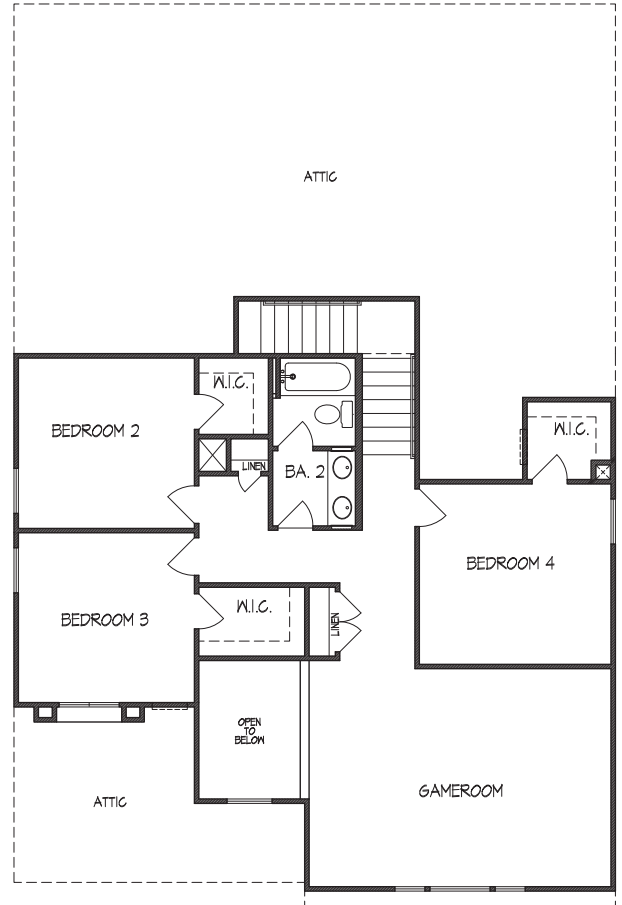

TERRACES

AT THE CLIFFS AT CIBOLO

Vanderbilt • 2,958 square feet

ELEVATION A

ELEVATION B

ELEVATION C

TEXAS-HOMES.COM

*These are artist renderings and actual elevation detailing are subject to change.
Refer to Sales Counselor and review actual blueprint. Rev. 04/12/18*

TEXAS HOMES

Texas Built • Texas Owned • Texas Proud

TERRACES

AT THE CLIFFS AT CIBOLO

Vanderbilt • 2,958 square feet

First Floor

Second Floor

TEXAS-HOMES.COM