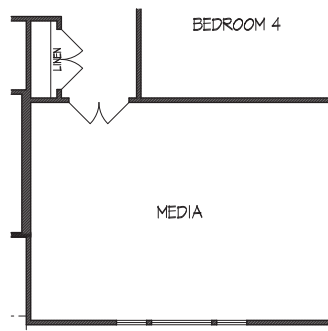

TERRACES

AT THE CLIFFS AT CIBOLO

Vanderbilt • 2,958 square feet

ELEVATION A

ELEVATION B

ELEVATION C

TEXAS-HOMES.COM

*These are artist renderings and actual elevation detailing are subject to change.
Refer to Sales Counselor and review actual blueprint. Rev. 04/12/18*

TEXAS HOMES

Texas Built • Texas Owned • Texas Proud

TERRACES

AT THE CLIFFS AT CIBOLO

Vanderbilt • 2,958 square feet

First Floor

Second Floor

TEXAS-HOMES.COM