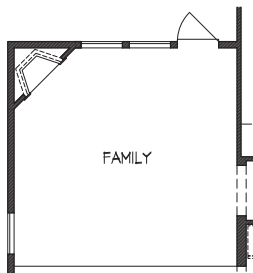

TERRACES

AT THE CLIFFS AT CIBOLO

Bordeaux • 3,204 square feet

ELEVATION A

ELEVATION B

ELEVATION C

TEXAS-HOMES.COM

*These are artist renderings and actual elevation detailing are subject to change.
Refer to Sales Counselor and review actual blueprint. Rev. 04/12/18*

TEXAS HOMES

Texas Built • Texas Owned • Texas Proud

TERRACES

AT THE CLIFFS AT CIBOLO

Bordeaux • 3,204 square feet

TEXAS-HOMES.COM

Actual room dimensions may vary. See a sales counselor for more information. Rev. 04/12/18