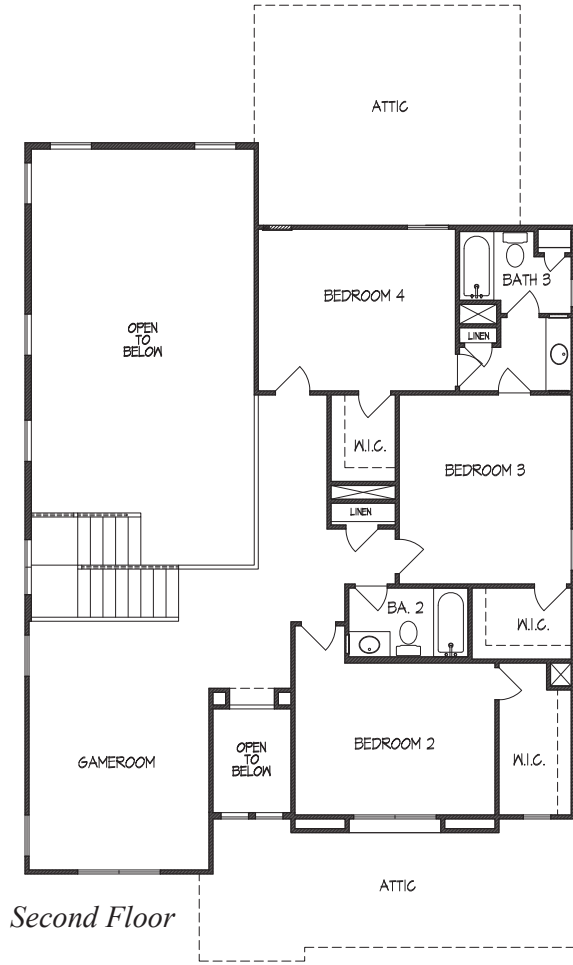

TERRACES

AT THE CLIFFS AT CIBOLO

Bordeaux • 3,204 square feet

ELEVATION A

ELEVATION B

ELEVATION C

TEXAS-HOMES.COM

*These are artist renderings and actual elevation detailing are subject to change.
Refer to Sales Counselor and review actual blueprint. Rev. 04/12/18*

TEXAS HOMES

Texas Built • Texas Owned • Texas Proud

TERRACES

AT THE CLIFFS AT CIBOLO

Bordeaux • 3,204 square feet

TEXAS-HOMES.COM

Actual room dimensions may vary. See a sales counselor for more information. Rev. 04/12/18