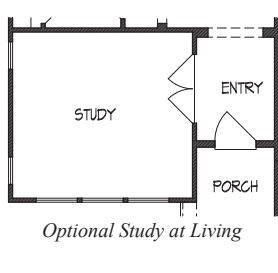

TERRACES

AT THE CLIFFS AT CIBOLO

Bordeaux • 3,204 square feet

ELEVATION A

ELEVATION B

ELEVATION C

TEXAS-HOMES.COM

*These are artist renderings and actual elevation detailing are subject to change.
Refer to Sales Counselor and review actual blueprint. Rev. 04/12/18*

TEXAS HOMES

Texas Built • Texas Owned • Texas Proud

TERRACES

AT THE CLIFFS AT CIBOLO

Bordeaux • 3,204 square feet

TEXAS-HOMES.COM

Actual room dimensions may vary. See a sales counselor for more information. Rev. 04/12/18