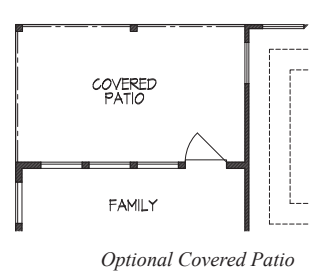

TERRACES

AT THE CLIFFS AT CIBOLO

Bordeaux • 3,204 square feet

ELEVATION A

ELEVATION B

ELEVATION C

TEXAS-HOMES.COM

*These are artist renderings and actual elevation detailing are subject to change.
Refer to Sales Counselor and review actual blueprint. Rev. 04/12/18*

TEXAS HOMES

Texas Built • Texas Owned • Texas Proud

TERRACES

AT THE CLIFFS AT CIBOLO

Bordeaux • 3,204 square feet

TEXAS-HOMES.COM

Actual room dimensions may vary. See a sales counselor for more information. Rev. 04/12/18