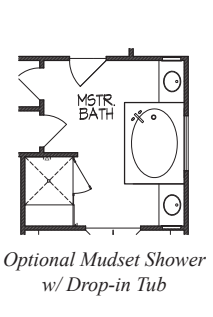

TERRACES

AT THE CLIFFS AT CIBOLO

Bordeaux • 3,204 square feet

ELEVATION A

ELEVATION B

ELEVATION C

TEXAS-HOMES.COM

*These are artist renderings and actual elevation detailing are subject to change.
Refer to Sales Counselor and review actual blueprint. Rev. 04/12/18*

TEXAS HOMES

Texas Built • Texas Owned • Texas Proud

TERRACES

AT THE CLIFFS AT CIBOLO

Bordeaux • 3,204 square feet

TEXAS-HOMES.COM

Actual room dimensions may vary. See a sales counselor for more information. Rev. 04/12/18