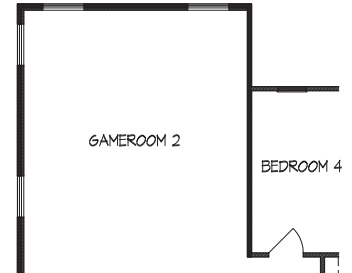

TERRACES

AT THE CLIFFS AT CIBOLO

Bordeaux • 3,204 square feet

ELEVATION A

ELEVATION B

ELEVATION C

TEXAS-HOMES.COM

*These are artist renderings and actual elevation detailing are subject to change.
Refer to Sales Counselor and review actual blueprint. Rev. 04/12/18*

TEXAS HOMES

Texas Built • Texas Owned • Texas Proud

TERRACES

AT THE CLIFFS AT CIBOLO

Bordeaux • 3,204 square feet

TEXAS-HOMES.COM

Actual room dimensions may vary. See a sales counselor for more information. Rev. 04/12/18