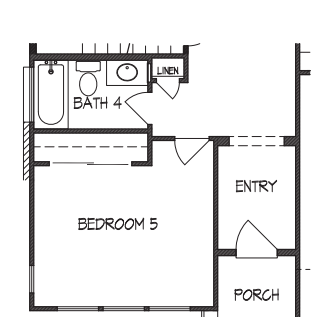

TERRACES

AT THE CLIFFS AT CIBOLO

Bordeaux • 3,204 square feet

ELEVATION A

ELEVATION B

ELEVATION C

TEXAS-HOMES.COM

*These are artist renderings and actual elevation detailing are subject to change.
Refer to Sales Counselor and review actual blueprint. Rev. 04/12/18*

TEXAS HOMES

Texas Built • Texas Owned • Texas Proud

TERRACES

AT THE CLIFFS AT CIBOLO

Bordeaux • 3,204 square feet

TEXAS-HOMES.COM

Actual room dimensions may vary. See a sales counselor for more information. Rev. 04/12/18