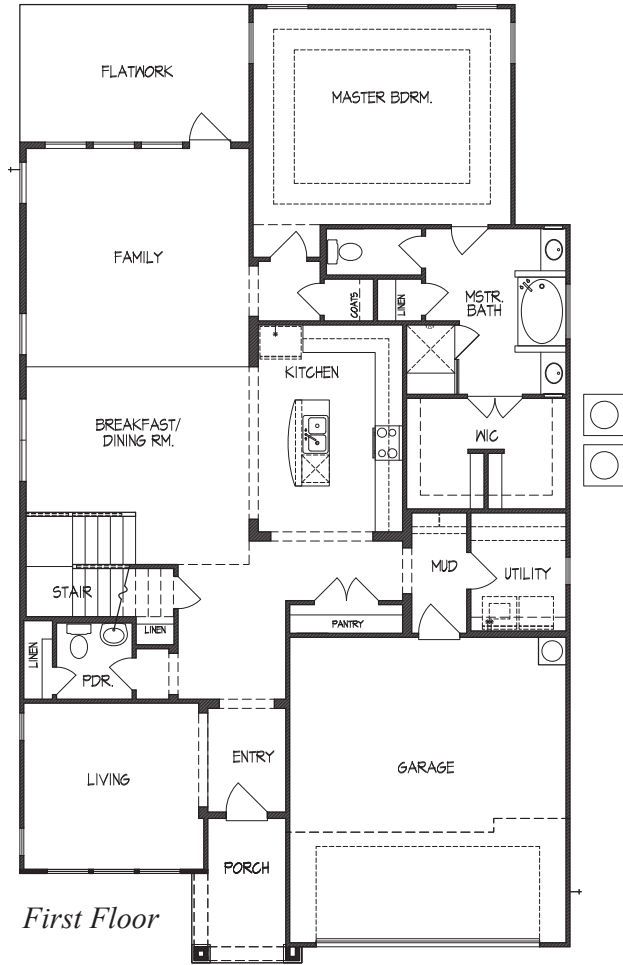

TERRACES

AT THE CLIFFS AT CIBOLO

Bordeaux • 3,204 square feet

ELEVATION A

ELEVATION B

ELEVATION C

TEXAS-HOMES.COM

*These are artist renderings and actual elevation detailing are subject to change.
Refer to Sales Counselor and review actual blueprint. Rev. 04/12/18*

TEXAS HOMES

Texas Built • Texas Owned • Texas Proud

TERRACES

AT THE CLIFFS AT CIBOLO

Bordeaux • 3,204 square feet

TEXAS-HOMES.COM

Actual room dimensions may vary. See a sales counselor for more information. Rev. 04/12/18