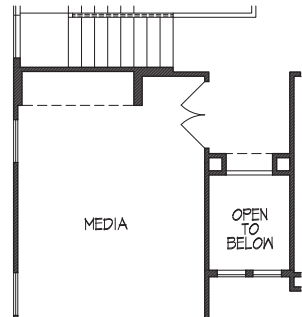

TERRACES

AT THE CLIFFS AT CIBOLO

Bordeaux • 3,204 square feet

ELEVATION A

ELEVATION B

ELEVATION C

TEXAS-HOMES.COM

*These are artist renderings and actual elevation detailing are subject to change.
Refer to Sales Counselor and review actual blueprint. Rev. 04/12/18*

TEXAS HOMES

Texas Built • Texas Owned • Texas Proud

TERRACES

AT THE CLIFFS AT CIBOLO

Bordeaux • 3,204 square feet

TEXAS-HOMES.COM

Actual room dimensions may vary. See a sales counselor for more information. Rev. 04/12/18