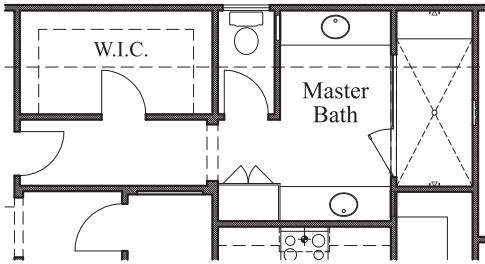

Ventana

Plan 2305 • 2,305 square feet

ELEVATION A

ELEVATION B

ELEVATION C

TEXAS-HOMES.COM

*These are artist renderings and actual elevation detailing are subject to change.
Refer to Sales Counselor and review actual blueprint. Rev. 06.26.20*

TEXAS HOMES

Texas Built • Texas Owned • Texas Proud

Ventana

Plan 2305 • 2,305 square feet

TEXAS-HOMES.COM

Actual room dimensions may vary. See a sales counselor for more information. Rev. 06.26.20

TEXAS HOMES

Texas Built • Texas Owned • Texas Proud

Ventana

Plan 2305 • Options

48 1/2 x 112" Mudset Shower at Master Bath

42 x 42" Mudset Shower with Drop In Tub at Master Bath

8' Stucco Wall at Courtyard

Shower at Bath 2