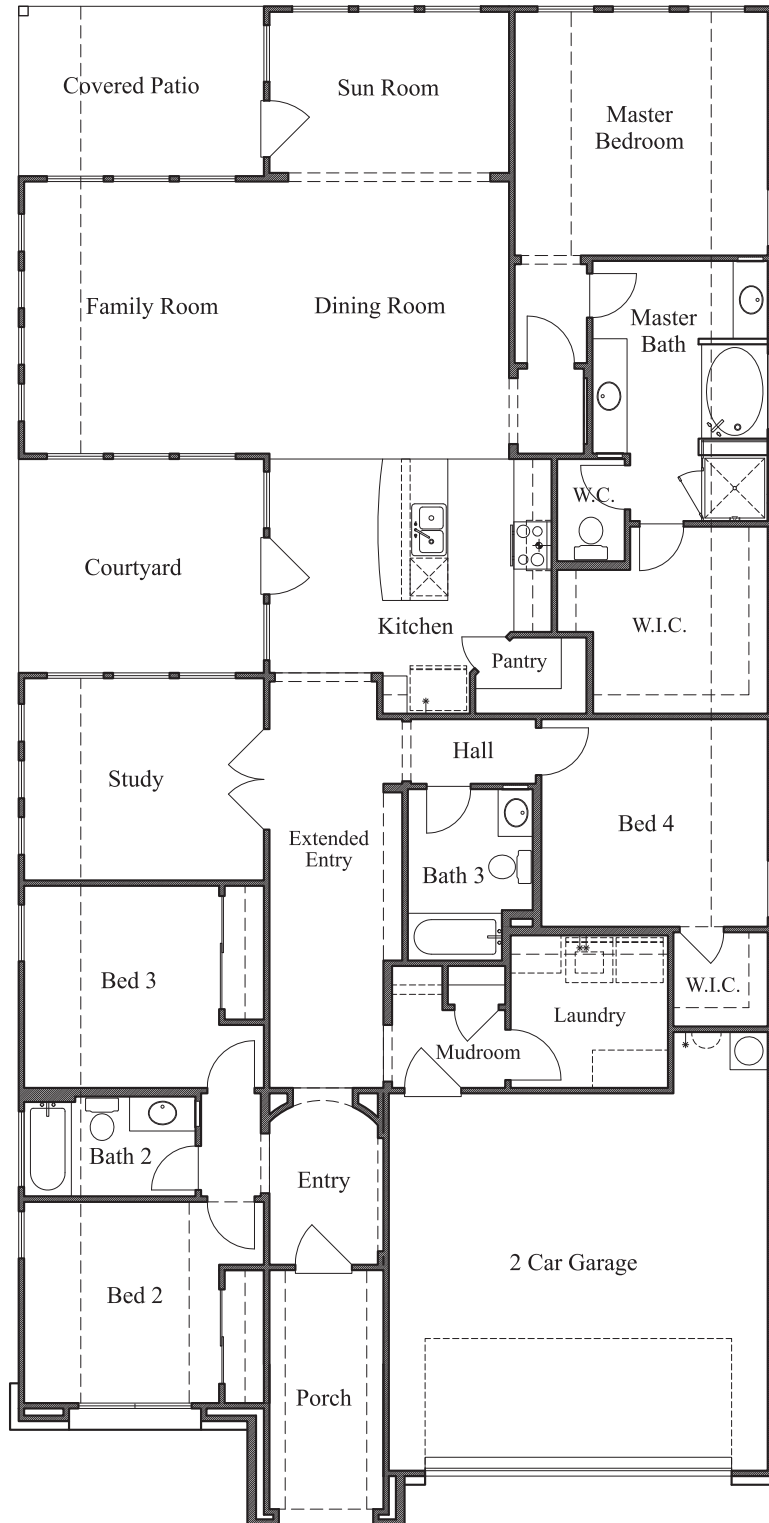

Ventana

Plan 2305 • 2,305 square feet

ELEVATION A

ELEVATION B

ELEVATION C

TEXAS-HOMES.COM

*These are artist renderings and actual elevation detailing are subject to change.
Refer to Sales Counselor and review actual blueprint. Rev. 06.26.20*

TEXAS HOMES

Texas Built • Texas Owned • Texas Proud

Ventana

Plan 2305 • 2,305 square feet

TEXAS-HOMES.COM

Actual room dimensions may vary. See a sales counselor for more information. Rev. 06.26.20

TEXAS HOMES

Texas Built • Texas Owned • Texas Proud

Ventana

Plan 2305 • Options

48 1/2 x 112" Mudset Shower at Master Bath

42 x 42" Mudset Shower with Drop In Tub at Master Bath

8' Stucco Wall at Courtyard

Shower at Bath 2

Coat Storage at Mudroom

Shower at Bath 3