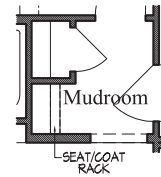

Texas Built • Texas Owned • Texas Proud

Ventana

Plan 2305 • Options

48 1/2 x 112" Mudset Shower at Master Bath

42 x 42" Mudset Shower with Drop In Tub at Master Bath

8' Stucco Wall at Courtyard

Shower at Bath 2

Coat Storage at Mudroom

Shower at Bath 3