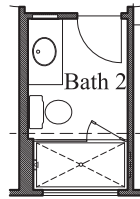

Ventana

Plan 2305 • 2,305 square feet

ELEVATION A

ELEVATION B

ELEVATION C

TEXAS-HOMES.COM

*These are artist renderings and actual elevation detailing are subject to change.
Refer to Sales Counselor and review actual blueprint. Rev. 06.26.20*

TEXAS HOMES

Texas Built • Texas Owned • Texas Proud

Ventana

Plan 2305 • 2,305 square feet

TEXAS-HOMES.COM

Actual room dimensions may vary. See a sales counselor for more information. Rev. 06.26.20

TEXAS HOMES

Texas Built • Texas Owned • Texas Proud

Ventana

Plan 2305 • Options

48 1/2 x 112" Mudset Shower at Master Bath

42 x 42" Mudset Shower with Drop In Tub at Master Bath

8' Stucco Wall at Courtyard

Shower at Bath 2

Coat Storage at Mudroom

Shower at Bath 3