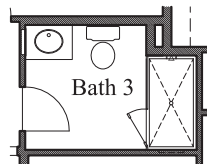

Ventana

Plan 2305 • 2,305 square feet

ELEVATION A

ELEVATION B

ELEVATION C

TEXAS-HOMES.COM

*These are artist renderings and actual elevation detailing are subject to change.
Refer to Sales Counselor and review actual blueprint. Rev. 06.26.20*

TEXAS HOMES

Texas Built • Texas Owned • Texas Proud

Ventana

Plan 2305 • 2,305 square feet

TEXAS-HOMES.COM

Actual room dimensions may vary. See a sales counselor for more information. Rev. 06.26.20

TEXAS HOMES

Texas Built • Texas Owned • Texas Proud

Ventana

Plan 2305 • Options

48 1/2 x 112" Mudset Shower at Master Bath

42 x 42" Mudset Shower with Drop In Tub at Master Bath

8' Stucco Wall at Courtyard

Shower at Bath 2

Coat Storage at Mudroom

Shower at Bath 3