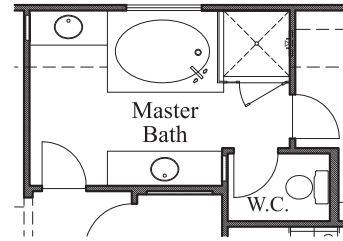

Ventana

Plan 2305 • 2,305 square feet

ELEVATION A

ELEVATION B

ELEVATION C

TEXAS-HOMES.COM

*These are artist renderings and actual elevation detailing are subject to change.
Refer to Sales Counselor and review actual blueprint. Rev. 06.26.20*

TEXAS HOMES

Texas Built • Texas Owned • Texas Proud

Ventana

Plan 2305 • 2,305 square feet

TEXAS-HOMES.COM

Actual room dimensions may vary. See a sales counselor for more information. Rev. 06.26.20

TEXAS HOMES

Texas Built • Texas Owned • Texas Proud

Ventana

Plan 2305 • Options

48 1/2 x 112" Mudset Shower at Master Bath

42 x 42" Mudset Shower with Drop In Tub at Master Bath

8' Stucco Wall at Courtyard

Shower at Bath 2