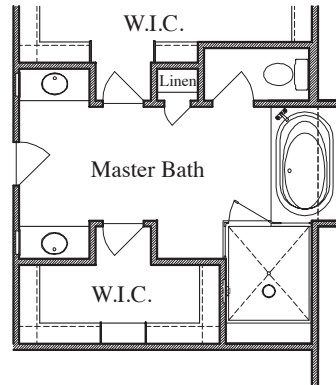

BENT TREE

AT BOERNE

Plan 3494 • 3,494 square feet

TEXAS-HOMES.COM

Actual room dimensions may vary. See a sales counselor for more information. Rev. 04/18/19

TEXAS HOMES

Texas Built • Texas Owned • Texas Proud

BENT TREE

AT BOERNE

Plan 3494 • Options

Double Doors at Front Porch

Mudset Shower with Seat & Niche at Bath 2

Cabinet at Mud Room

Sink & Cabinets at Laundry

Powder at Storage

Mudset Shower with Seat & Niche at Bath 3

Door at Master Bedroom

Sliding Door at Game Room

Large Mudset Shower with Seat & Niche at Master Bath

Drop-In Tub with Large Mudset Shower with Seat & Niche at Master Bath