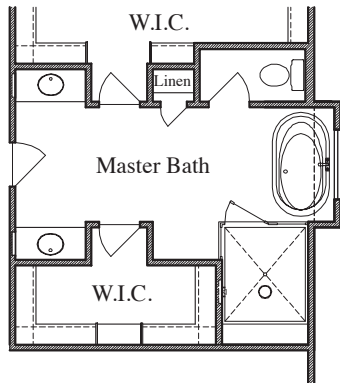

BENT TREE

AT BOERNE

Plan 3494 • 3,494 square feet

TEXAS-HOMES.COM

Actual room dimensions may vary. See a sales counselor for more information. Rev. 04/18/19

TEXAS HOMES

Texas Built • Texas Owned • Texas Proud

BENT TREE

AT BOERNE

Plan 3494 • Options

Double Doors at Front Porch

Mudset Shower with Seat & Niche at Bath 2

Cabinet at Mud Room

Sink & Cabinets at Laundry

Powder at Storage

Mudset Shower with Seat & Niche at Bath 3

Door at Master Bedroom

Sliding Door at Game Room

Large Mudset Shower with Seat & Niche at Master Bath

Drop-In Tub with Large Mudset Shower with Seat & Niche at Master Bath