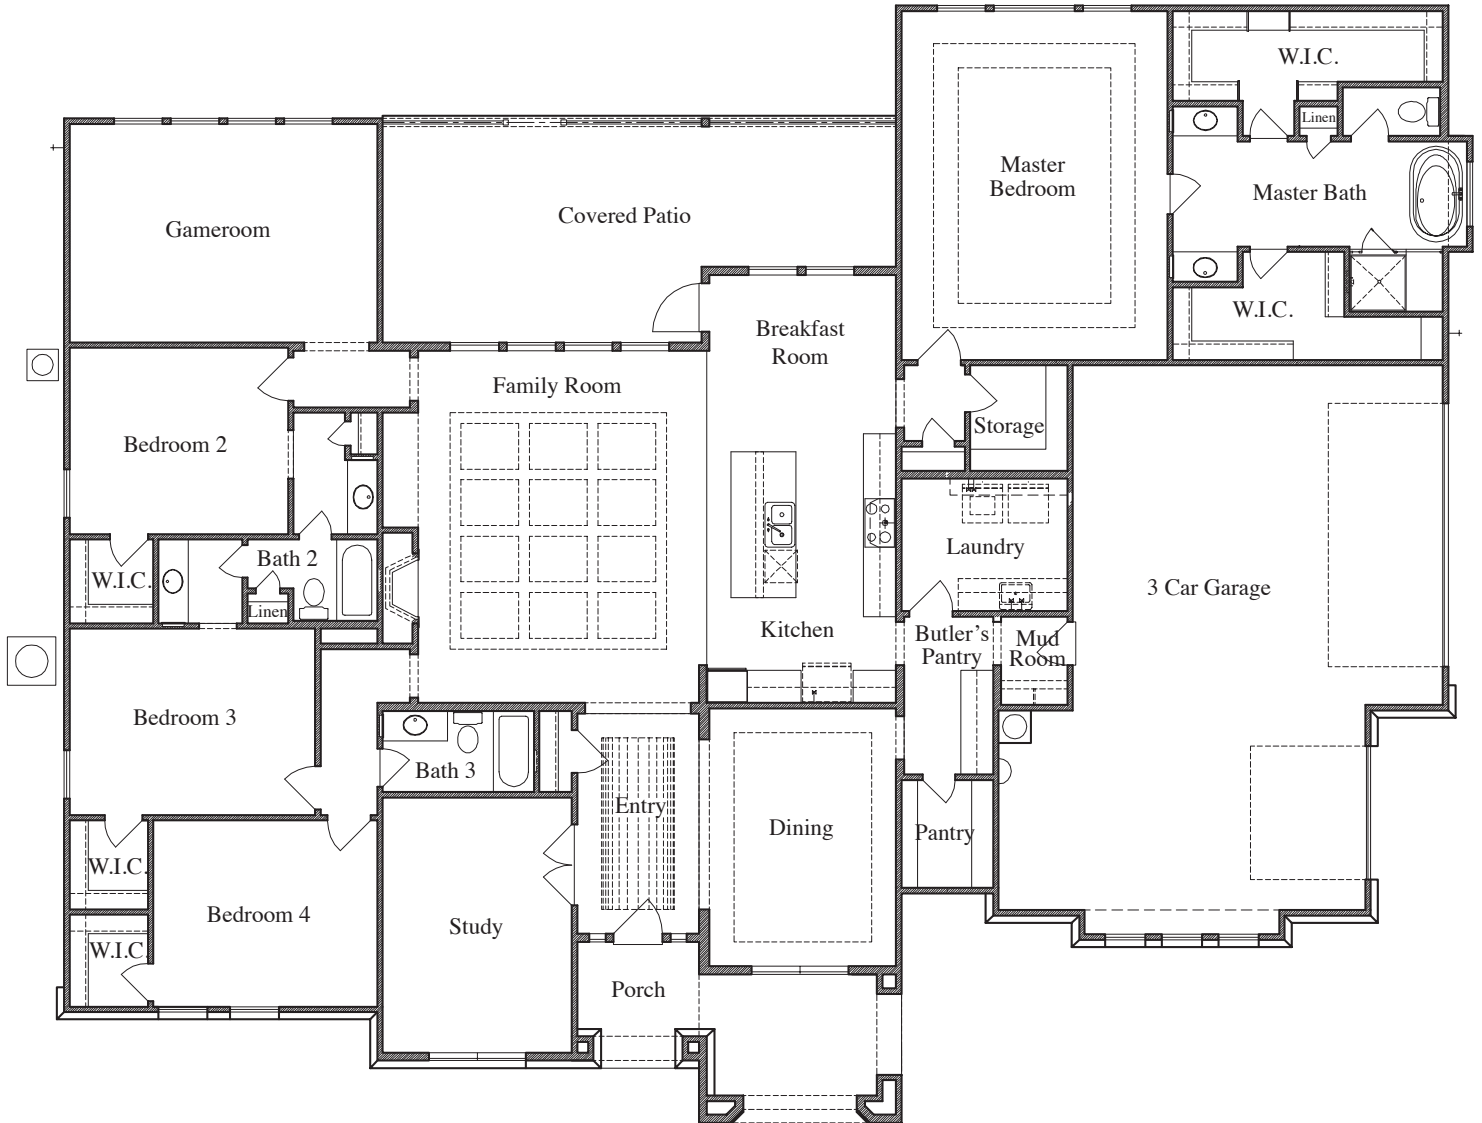

TEXAS HOMES

Texas Built • Texas Owned • Texas Proud

BENT TREE

— AT BOERNE —

Plan 3494 • 3,494 square feet

ELEVATION D

ELEVATION E

TEXAS-HOMES.COM

BENT TREE

AT BOERNE

Plan 3494 • 3,494 square feet

TEXAS-HOMES.COM

Actual room dimensions may vary. See a sales counselor for more information. Rev. 04/18/19

TEXAS HOMES

Texas Built • Texas Owned • Texas Proud

BENT TREE

AT BOERNE

Plan 3494 • Options

Double Doors at Front Porch

Mudset Shower with Seat & Niche at Bath 2

Cabinet at Mud Room

Sink & Cabinets at Laundry

Powder at Storage

Mudset Shower with Seat & Niche at Bath 3

Door at Master Bedroom

Sliding Door at Game Room

Large Mudset Shower with Seat & Niche at Master Bath

Drop-In Tub with Large Mudset Shower with Seat & Niche at Master Bath