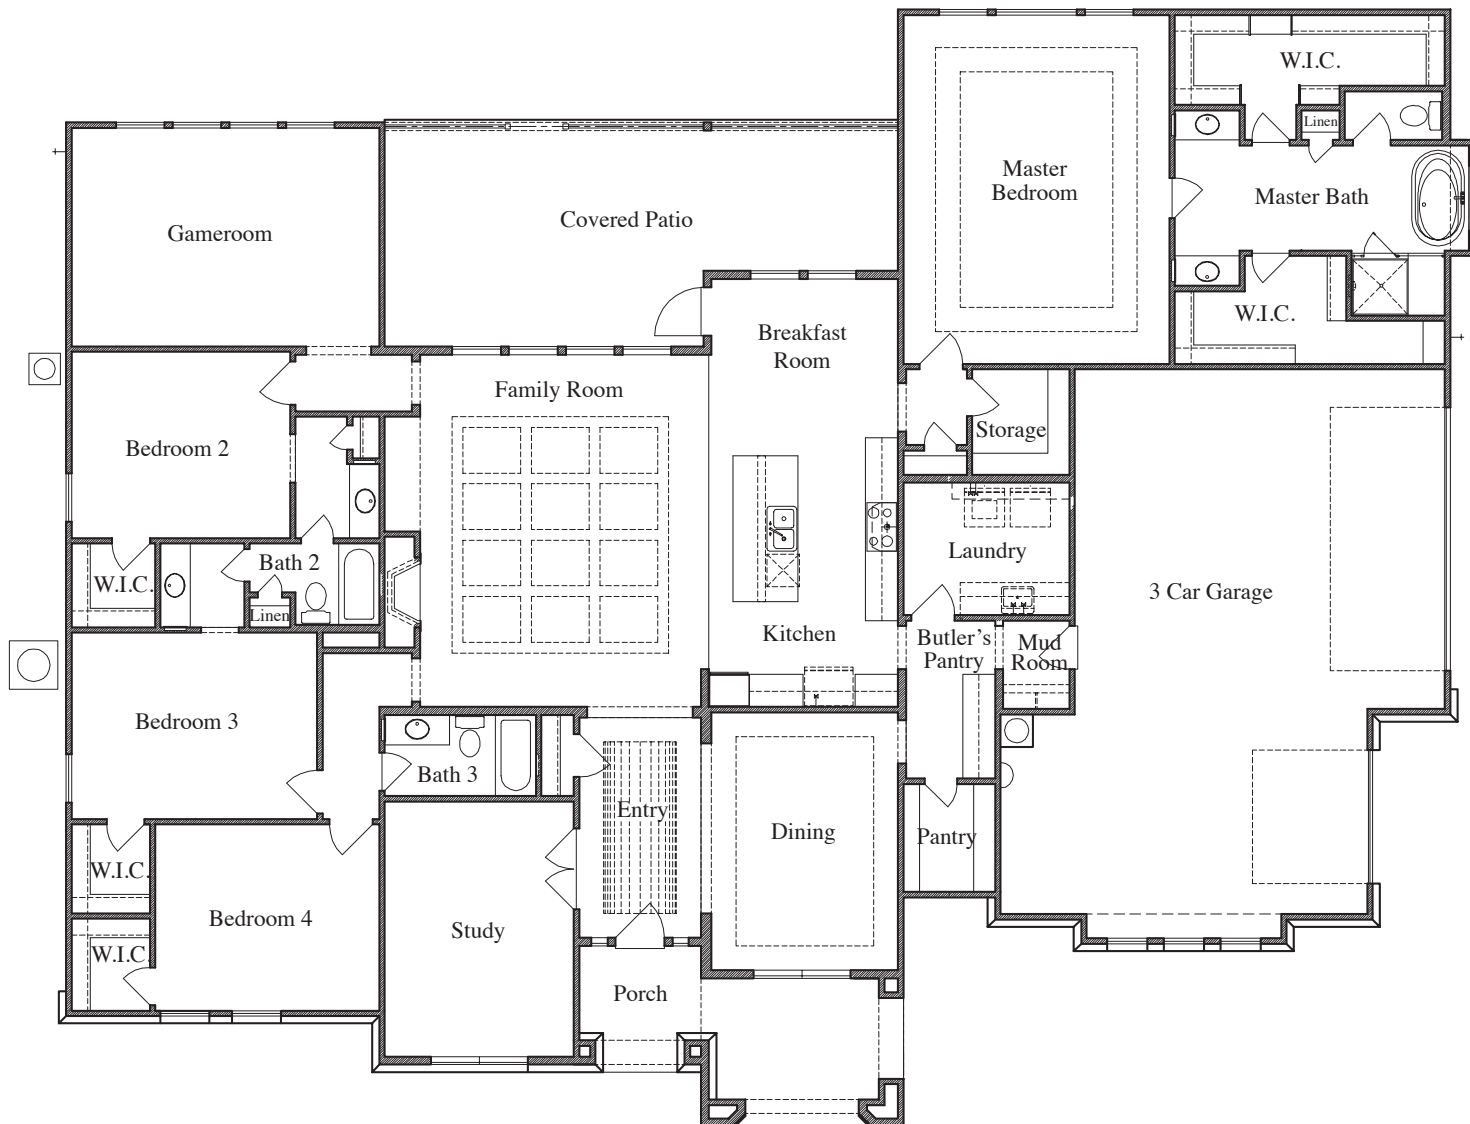

POTRANCO ACRES

Plan 3494 • 3,494 square feet

ELEVATION A

ELEVATION B

ELEVATION C

ELEVATION D

TEXAS-HOMES.COM

These are artist renderings and actual elevation detailing are subject to change.
Refer to Sales Counselor and review actual blueprint. Rev. 07/06/21

TEXAS HOMES

Texas Built • Texas Owned • Texas Proud

POTRANCO ACRES

Plan 3494 • 3,494 square feet

TEXAS HOMES

Texas Built • Texas Owned • Texas Proud

TEXAS-HOMES.COM

Actual room dimensions may vary. See a sales counselor for more information. Rev. 06/15/21

POTRANCO ACRES

Plan 3494 • Options

Double Doors at Front Porch

Mudset Shower with Seat & Niche at Bath 2

Cabinet at Mud Room

Sink & Cabinets at Laundry

Powder at Storage

Mudset Shower with Seat & Niche at Bath 3

Door at Master Bedroom

Sliding Door at Game Room

Large Mudset Shower with Seat & Niche at Master Bath

Drop-In Tub with Large Mudset Shower with Seat & Niche at Master Bath

TEXAS-HOMES.COM

Actual room dimensions may vary. See a sales counselor for more information. Rev. 06/15/21