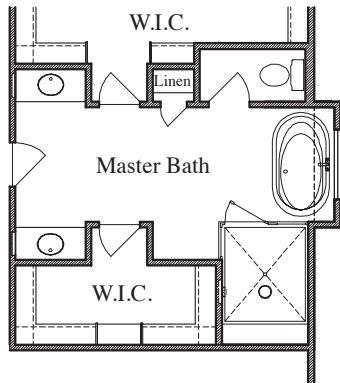

TEXAS HOMES

Texas Built • Texas Owned • Texas Proud

POTRANCO ACRES

Plan 3494 • 3,494 square feet

TEXAS HOMES

Texas Built • Texas Owned • Texas Proud

TEXAS-HOMES.COM

Actual room dimensions may vary. See a sales counselor for more information. Rev. 06/15/21

POTRANCO ACRES

Plan 3494 • Options

Double Doors at Front Porch

Mudset Shower with Seat & Niche at Bath 2

Cabinet at Mud Room

Sink & Cabinets at Laundry

Powder at Storage

Mudset Shower with Seat & Niche at Bath 3

Door at Master Bedroom

Sliding Door at Game Room

Large Mudset Shower with Seat & Niche at Master Bath

Drop-In Tub with Large Mudset Shower with Seat & Niche at Master Bath

TEXAS-HOMES.COM

Actual room dimensions may vary. See a sales counselor for more information. Rev. 06/15/21