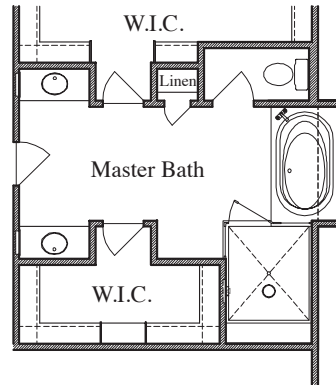

TEXAS HOMES

Texas Built • Texas Owned • Texas Proud

POTRANCO ACRES

Plan 3494 • 3,494 square feet

TEXAS HOMES

Texas Built • Texas Owned • Texas Proud

TEXAS-HOMES.COM

Actual room dimensions may vary. See a sales counselor for more information. Rev. 06/15/21

POTRANCO ACRES

Plan 3494 • Options

Double Doors at Front Porch

Mudset Shower with Seat & Niche at Bath 2

Cabinet at Mud Room

Sink & Cabinets at Laundry

Powder at Storage

Mudset Shower with Seat & Niche at Bath 3

Door at Master Bedroom

Sliding Door at Game Room

Large Mudset Shower with Seat & Niche at Master Bath

Drop-In Tub with Large Mudset Shower with Seat & Niche at Master Bath

TEXAS-HOMES.COM

Actual room dimensions may vary. See a sales counselor for more information. Rev. 06/15/21