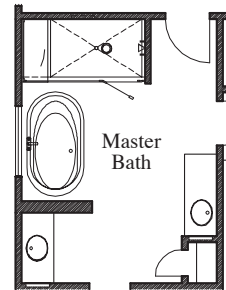

BENT TREE

AT BOERNE

Plan 2674 • Options

Mudroom Cabinet

Door at Master Bedroom

Cabinets at Laundry

Double Doors at Front Porch

*Study at Dining
Optional Cabinets at Study*

Door at Bath 3

*Mudset Shower with
Seat & Niche at Bath 2*

*Mudset Shower with
Seat & Niche at Bath 3*

Powder Bath at Storage

*Double Garage Door
at Garage*

*Drop-In Tub with Large Mudset Shower
with Seat & Niche at Master Bath*

*Large Mudset Shower with
Seat & Niche at Master Bath*

TEXAS-HOMES.COM

Actual room dimensions may vary. See a sales counselor for more information. Rev. 04/18/19

TEXAS HOMES

Texas Built • Texas Owned • Texas Proud