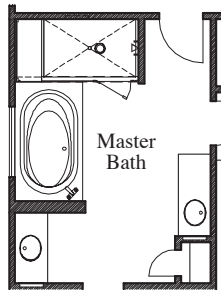

BENT TREE

AT BOERNE

Plan 2674 • Options

Mudroom Cabinet

Door at Master Bedroom

Cabinets at Laundry

Double Doors at Front Porch

*Study at Dining
Optional Cabinets at Study*

Door at Bath 3

*Mudset Shower with
Seat & Niche at Bath 2*

*Mudset Shower with
Seat & Niche at Bath 3*

Powder Bath at Storage

*Double Garage Door
at Garage*

*Drop-In Tub with Large Mudset Shower
with Seat & Niche at Master Bath*

*Large Mudset Shower with
Seat & Niche at Master Bath*

TEXAS-HOMES.COM

Actual room dimensions may vary. See a sales counselor for more information. Rev. 04/18/19

TEXAS HOMES

Texas Built • Texas Owned • Texas Proud