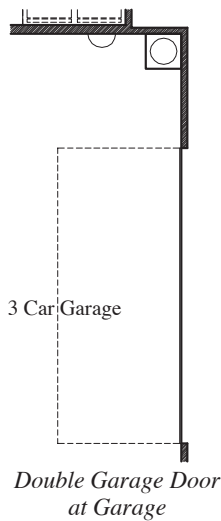

BENT TREE

AT BOERNE

Plan 2674 • 2,674 square feet

ELEVATION A

ELEVATION B

ELEVATION C

TEXAS-HOMES.COM

*These are artist renderings and actual elevation detailing are subject to change.
Refer to Sales Counselor and review actual blueprint. Rev. 03/19/19*

BENT TREE

AT BOERNE

Plan 2674 • 2,674 square feet

TEXAS HOMES

Texas Built • Texas Owned • Texas Proud

TEXAS-HOMES.COM

Actual room dimensions may vary. See a sales counselor for more information. Rev. 04/18/19

BENT TREE

AT BOERNE

Plan 2674 • Options

Mudroom Cabinet

Door at Master Bedroom

Cabinets at Laundry

Double Doors at Front Porch

*Study at Dining
Optional Cabinets at Study*

Door at Bath 3

*Mudset Shower with
Seat & Niche at Bath 2*

*Mudset Shower with
Seat & Niche at Bath 3*

Powder Bath at Storage

*Double Garage Door
at Garage*

*Drop-In Tub with Large Mudset Shower
with Seat & Niche at Master Bath*