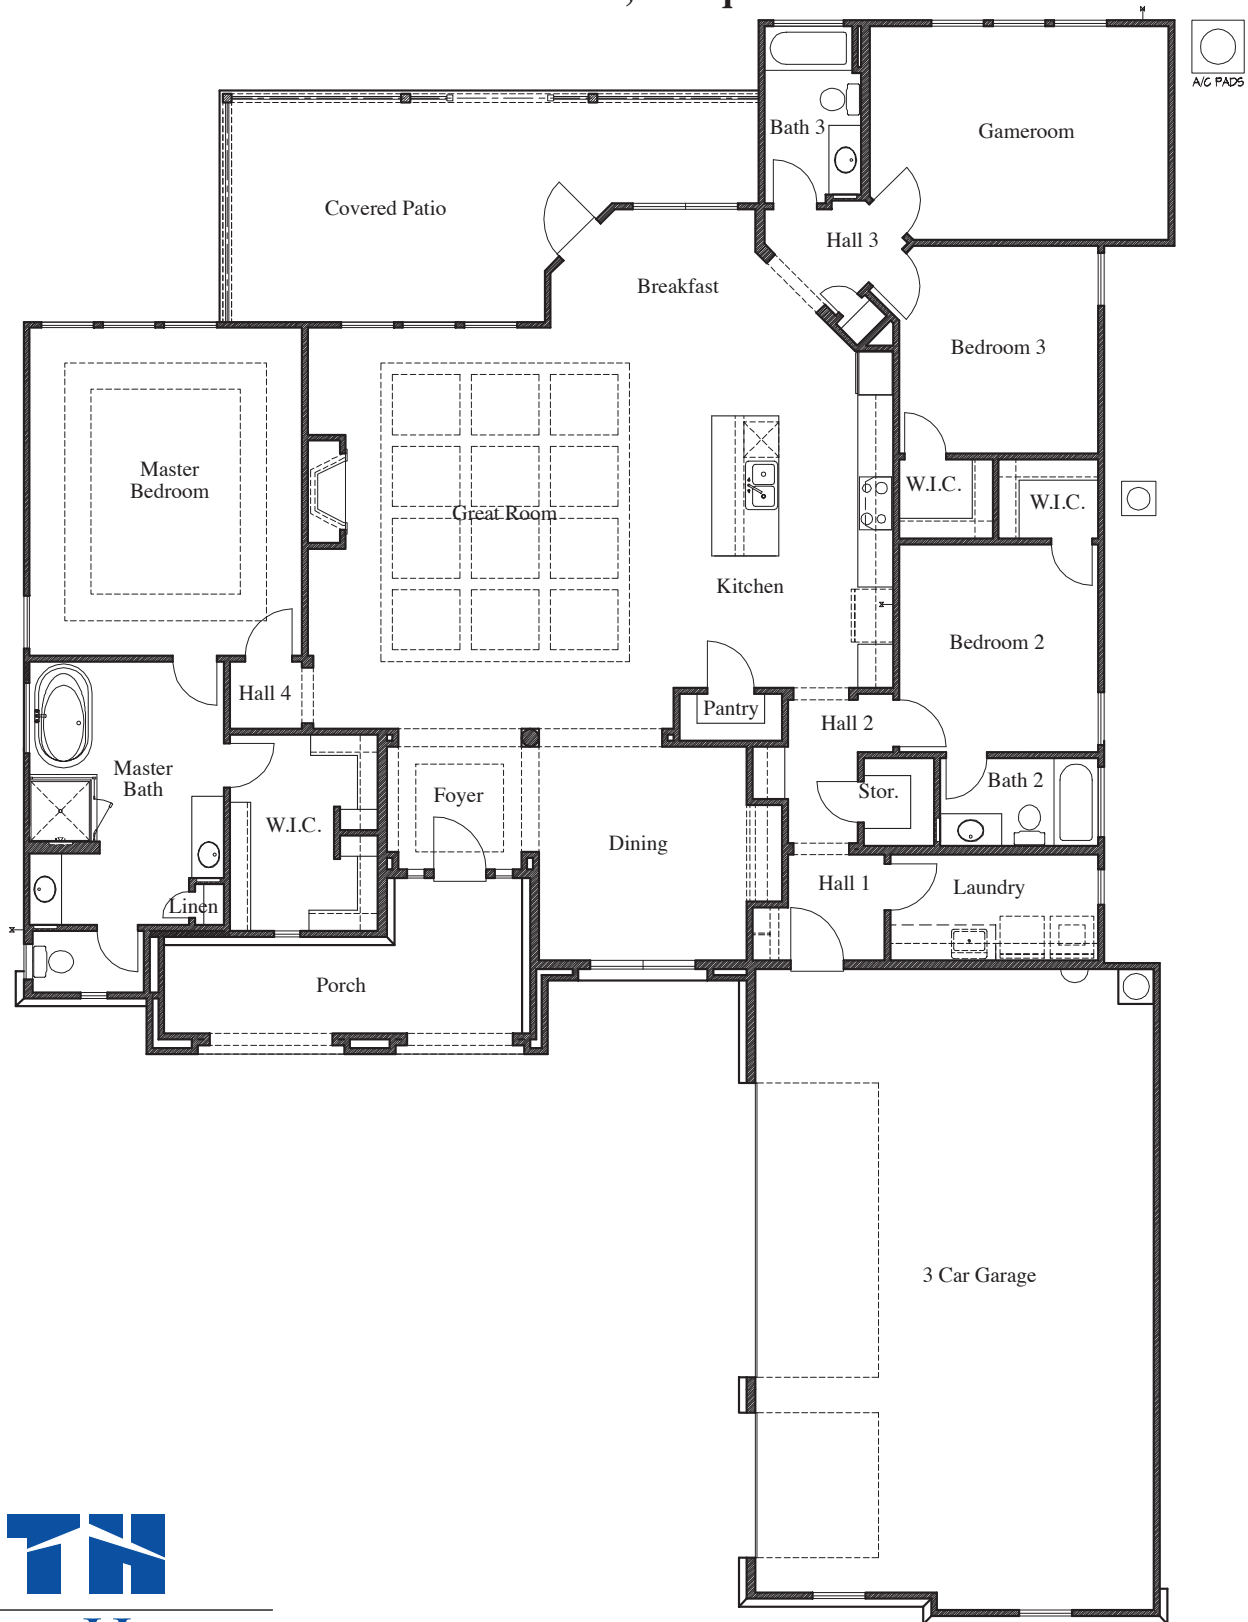

BENT TREE

AT BOERNE

Plan 2674 • 2,674 square feet

ELEVATION A

ELEVATION B

ELEVATION C

TEXAS-HOMES.COM

*These are artist renderings and actual elevation detailing are subject to change.
Refer to Sales Counselor and review actual blueprint. Rev. 03/19/19*

TEXAS HOMES

Texas Built • Texas Owned • Texas Proud

BENT TREE

AT BOERNE

Plan 2674 • 2,674 square feet

ELEVATION D

ELEVATION E

TEXAS-HOMES.COM

BENT TREE

AT BOERNE

Plan 2674 • 2,674 square feet

TEXAS HOMES

Texas Built • Texas Owned • Texas Proud

TEXAS-HOMES.COM

Actual room dimensions may vary. See a sales counselor for more information. Rev. 04/18/19

BENT TREE

AT BOERNE

Plan 2674 • Options

Mudroom Cabinet

Door at Master Bedroom

Cabinets at Laundry

Double Doors at Front Porch

*Study at Dining
Optional Cabinets at Study*