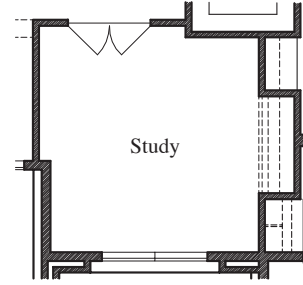

BENT TREE

AT BOERNE

Plan 2674 • 2,674 square feet

TEXAS HOMES

Texas Built • Texas Owned • Texas Proud

TEXAS-HOMES.COM

Actual room dimensions may vary. See a sales counselor for more information. Rev. 04/18/19

BENT TREE

AT BOERNE

Plan 2674 • Options

Mudroom Cabinet

Door at Master Bedroom

Cabinets at Laundry

Double Doors at Front Porch

*Study at Dining
Optional Cabinets at Study*

Door at Bath 3

*Mudset Shower with
Seat & Niche at Bath 2*

*Mudset Shower with
Seat & Niche at Bath 3*

Powder Bath at Storage

*Double Garage Door
at Garage*

*Drop-In Tub with Large Mudset Shower
with Seat & Niche at Master Bath*