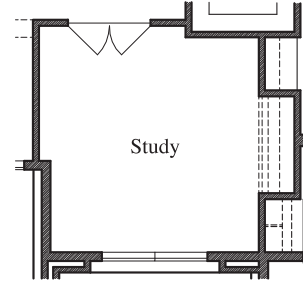

# LEGEND PARK

Plan 2674 • 2,674 square feet

**TEXAS HOMES**

*Texas Built • Texas Owned • Texas Proud*

[TEXAS-HOMES.COM](http://TEXAS-HOMES.COM)

*Actual room dimensions may vary. See a sales counselor for more information. Rev. 08/24/23*

**LEGEND**  
PARK  
**Plan 2674 • Options**

*Mudroom Cabinet*

*Door at Master Bedroom*

*Cabinets at Laundry*

*Double Doors at Front Porch*

*Study at Dining  
Optional Cabinets at Study*

*Door at Bath 3*

*Mudset Shower with Seat & Niche at Bath 2*

*Mudset Shower with Seat & Niche at Bath 3*

*Powder Bath at Storage*

*3 Car Garage  
Double Garage Door at Garage*

*Drop-In Tub with Large Mudset Shower with Seat & Niche at Master Bath*

*Large Mudset Shower with Seat & Niche at Master Bath*