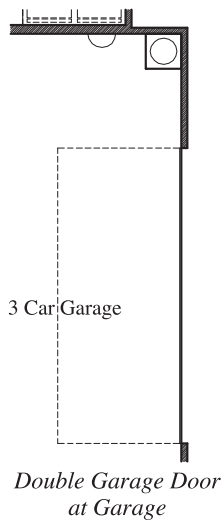

# LEGEND PARK

Plan 2674 • 2,674 square feet

**TEXAS HOMES**

*Texas Built • Texas Owned • Texas Proud*

[TEXAS-HOMES.COM](http://TEXAS-HOMES.COM)

*Actual room dimensions may vary. See a sales counselor for more information. Rev. 08/24/23*

**LEGEND**  
PARK  
**Plan 2674 • Options**

*Mudroom Cabinet*

*Door at Master Bedroom*

*Cabinets at Laundry*

*Double Doors at Front Porch*

*Study at Dining  
Optional Cabinets at Study*

*Door at Bath 3*

*Mudset Shower with Seat & Niche at Bath 2*

*Mudset Shower with Seat & Niche at Bath 3*

*Powder Bath at Storage*

*3 Car Garage  
Double Garage Door at Garage*

*Drop-In Tub with Large Mudset Shower with Seat & Niche at Master Bath*

*Large Mudset Shower with Seat & Niche at Master Bath*