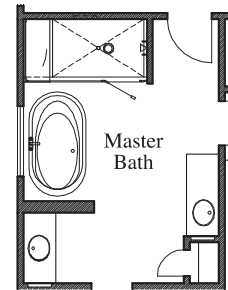

**LEGEND**  
PARK  
**Plan 2674 • Options**

*Mudroom Cabinet*

*Door at Master Bedroom*

*Cabinets at Laundry*

*Double Doors at Front Porch*

*Study at Dining  
Optional Cabinets at Study*

*Door at Bath 3*

*Mudset Shower with Seat & Niche at Bath 2*

*Mudset Shower with Seat & Niche at Bath 3*

*Powder Bath at Storage*

*3 Car Garage  
Double Garage Door at Garage*

*Drop-In Tub with Large Mudset Shower with Seat & Niche at Master Bath*

*Large Mudset Shower with Seat & Niche at Master Bath*