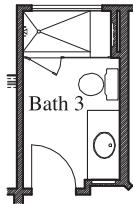

# LEGEND PARK

Plan 2674 • 2,674 square feet

**TEXAS HOMES**

*Texas Built • Texas Owned • Texas Proud*

[TEXAS-HOMES.COM](http://TEXAS-HOMES.COM)

*Actual room dimensions may vary. See a sales counselor for more information. Rev. 08/24/23*

**LEGEND**  
PARK  
**Plan 2674 • Options**

*Mudroom Cabinet*

*Door at Master Bedroom*

*Cabinets at Laundry*

*Double Doors at Front Porch*

*Study at Dining  
Optional Cabinets at Study*

*Door at Bath 3*

*Mudset Shower with Seat & Niche at Bath 2*

*Mudset Shower with Seat & Niche at Bath 3*

*Powder Bath at Storage*

*3 Car Garage  
Double Garage Door at Garage*

*Drop-In Tub with Large Mudset Shower with Seat & Niche at Master Bath*

*Large Mudset Shower with Seat & Niche at Master Bath*