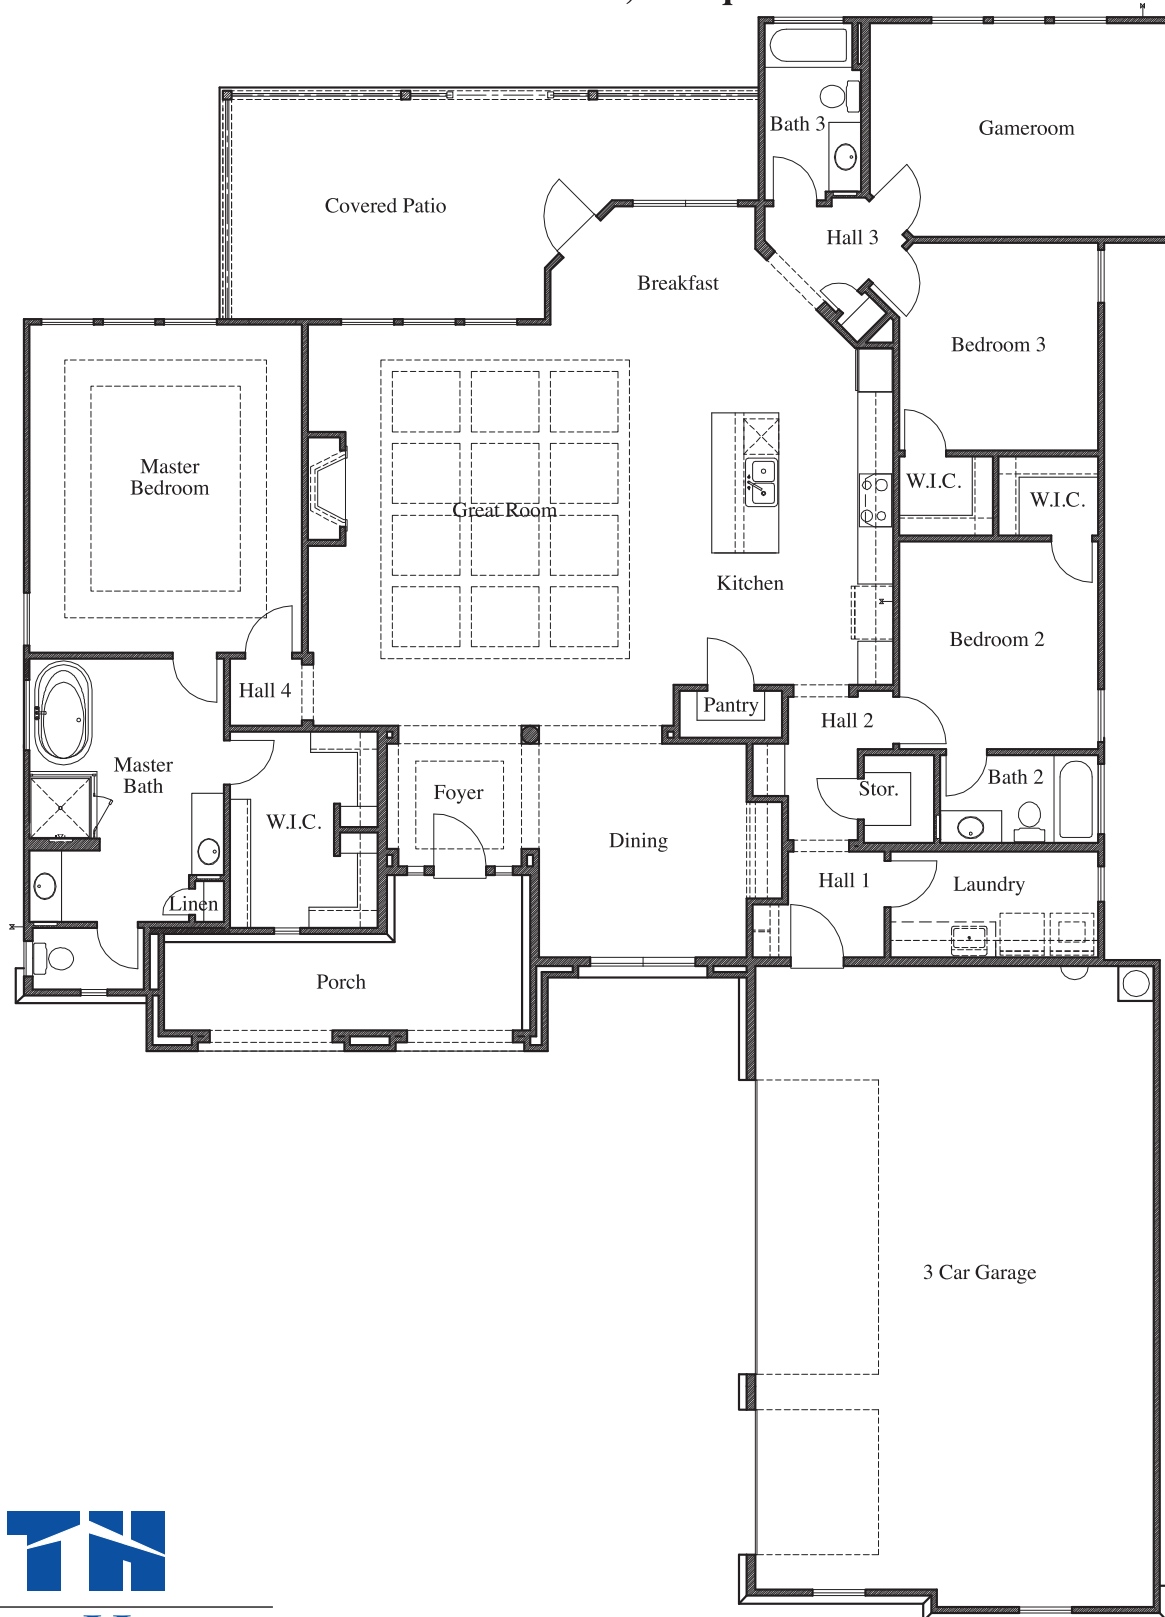

# LEGEND PARK

Plan 2674 • 2,674 square feet

ELEVATION A

ELEVATION B

ELEVATION C

[TEXAS-HOMES.COM](http://TEXAS-HOMES.COM)

*These are artist renderings and actual elevation detailing are subject to change.  
Refer to Sales Counselor and review actual blueprint. Rev. 06/09/23*

# LEGEND PARK

Plan 2674 • 2,674 square feet

ELEVATION D

ELEVATION E

[TEXAS-HOMES.COM](http://TEXAS-HOMES.COM)

*These are artist renderings and actual elevation detailing are subject to change.  
Refer to Sales Counselor and review actual blueprint. Rev. 06/09/23*

# LEGEND PARK

Plan 2674 • 2,674 square feet

**TEXAS HOMES**

*Texas Built • Texas Owned • Texas Proud*

[TEXAS-HOMES.COM](http://TEXAS-HOMES.COM)

*Actual room dimensions may vary. See a sales counselor for more information. Rev. 08/24/23*

**LEGEND**  
PARK  
**Plan 2674 • Options**

*Mudroom Cabinet*

*Door at Master Bedroom*

*Cabinets at Laundry*

*Double Doors at Front Porch*

*Study at Dining  
Optional Cabinets at Study*

*Door at Bath 3*

*Mudset Shower with Seat & Niche at Bath 2*