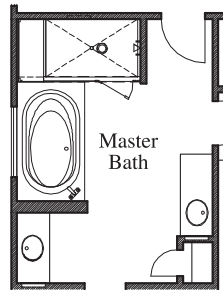

# LEGEND PARK

Plan 2674 • 2,674 square feet

**TEXAS HOMES**

*Texas Built • Texas Owned • Texas Proud*

[TEXAS-HOMES.COM](http://TEXAS-HOMES.COM)

*Actual room dimensions may vary. See a sales counselor for more information. Rev. 08/24/23*

**LEGEND**  
PARK  
**Plan 2674 • Options**

*Mudroom Cabinet*

*Door at Master Bedroom*

*Cabinets at Laundry*

*Double Doors at Front Porch*

*Study at Dining  
Optional Cabinets at Study*

*Door at Bath 3*

*Mudset Shower with Seat & Niche at Bath 2*

*Mudset Shower with Seat & Niche at Bath 3*

*Powder Bath at Storage*

*3 Car Garage  
Double Garage Door at Garage*

*Drop-In Tub with Large Mudset Shower with Seat & Niche at Master Bath*

*Large Mudset Shower with Seat & Niche at Master Bath*