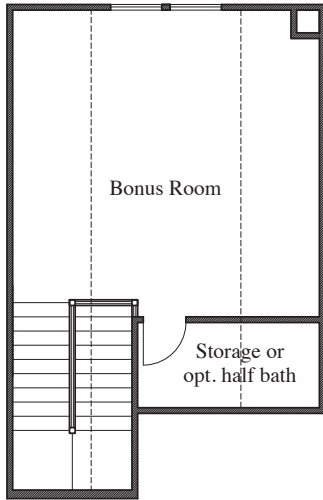

BENT TREE

AT BOERNE

Plan 3000 • 3,000 square feet

TEXAS-HOMES.COM

Actual room dimensions may vary. See a sales counselor for more information. Rev. 04/18/19

TEXAS HOMES

Texas Built • Texas Owned • Texas Proud

BENT TREE

AT BOERNE

Plan 3000 • Options

Double Door at Front Porch

Half Bath & Storage at Bonus Room Storage

Study at Bedroom 4

Bonus Room at Tech / Attic
Second Floor Plan

Bonus Room at Tech / Attic
First Floor Plan

Desk at Tech Room

Note: if optional desk is chosen
storage not available
First Floor Plan

*Ceiling treatment not available with this option

Starter Step

Bedroom 5 at Game Room
Bath 3 at Bedroom 2

Large Mudset Shower with Seat & Niche
at Master Bath

Cabinet at Laundry

Drop-In Tub with Large Mudset Shower
with Seat & Niche at Master Bath

Enlarged Family Room

Mudset Shower with
Seat & Niche at Bath 2

Extended Covered Patio

Enclosed Game Room

Cabinet at Mud Room