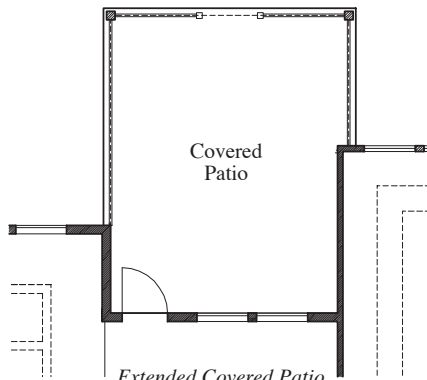

Desk at Tech Room

Note: if optional desk is chosen
storage not available
First Floor Plan

*Ceiling treatment not available with this option

Starter Step

Bedroom 5 at Game Room
Bath 3 at Bedroom 2

Large Mudset Shower with Seat & Niche
at Master Bath

Cabinet at Laundry

Drop-In Tub with Large Mudset Shower
with Seat & Niche at Master Bath

Enlarged Family Room

Mudset Shower with
Seat & Niche at Bath 2

Extended Covered Patio

Enclosed Game Room

Cabinet at Mud Room