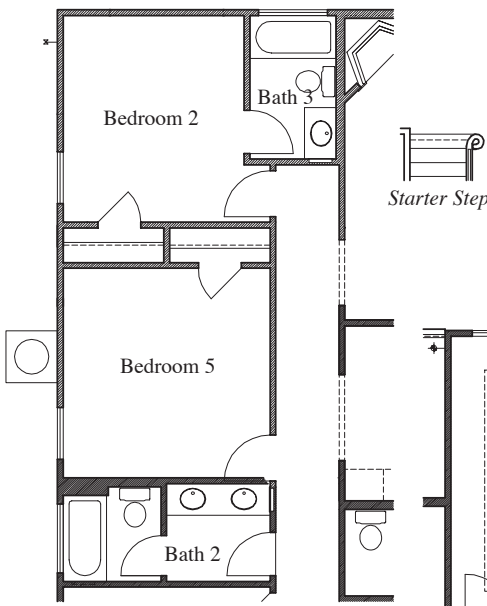

BENT TREE

AT BOERNE

Plan 3000 • 3,000 square feet

TEXAS-HOMES.COM

Actual room dimensions may vary. See a sales counselor for more information. Rev. 04/18/19

TEXAS HOMES

Texas Built • Texas Owned • Texas Proud

BENT TREE

AT BOERNE

Plan 3000 • Options

Double Door at Front Porch

Half Bath & Storage at Bonus Room Storage

Study at Bedroom 4

Bonus Room at Tech / Attic
Second Floor Plan

Bonus Room at Tech / Attic
First Floor Plan

Desk at Tech Room

Note: if optional desk is chosen
storage not available
First Floor Plan

*Ceiling treatment not available with this option

Starter Step

Bedroom 5 at Game Room
Bath 3 at Bedroom 2

Large Mudset Shower with Seat & Niche
at Master Bath

Cabinet at Laundry

Drop-In Tub with Large Mudset Shower
with Seat & Niche at Master Bath

Enlarged Family Room

Mudset Shower with
Seat & Niche at Bath 2

Extended Covered Patio

Enclosed Game Room

Cabinet at Mud Room