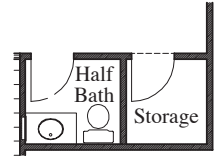

BENT TREE

AT BOERNE

Plan 3000 • 3,000 square feet

TEXAS-HOMES.COM

Actual room dimensions may vary. See a sales counselor for more information. Rev. 04/18/19

TEXAS HOMES

Texas Built • Texas Owned • Texas Proud

BENT TREE

AT BOERNE

Plan 3000 • Options

Double Door at Front Porch

Half Bath & Storage at Bonus Room Storage

Study at Bedroom 4

Bonus Room at Tech / Attic
Second Floor Plan

Bonus Room at Tech / Attic
First Floor Plan