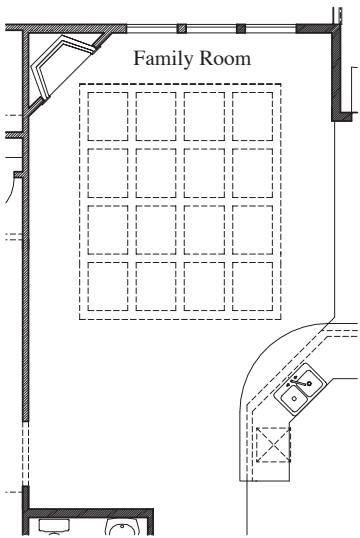

BENT TREE

AT BOERNE

Plan 3000 • 3,000 square feet

TEXAS-HOMES.COM

Actual room dimensions may vary. See a sales counselor for more information. Rev. 04/18/19

TEXAS HOMES

Texas Built • Texas Owned • Texas Proud

BENT TREE

AT BOERNE

Plan 3000 • Options

Double Door at Front Porch

Half Bath & Storage at Bonus Room Storage

Study at Bedroom 4

Bonus Room at Tech / Attic
Second Floor Plan

Bonus Room at Tech / Attic
First Floor Plan

Desk at Tech Room

Note: if optional desk is chosen
storage not available
First Floor Plan

*Ceiling treatment not available with this option

Starter Step

Bedroom 5 at Game Room
Bath 3 at Bedroom 2

Large Mudset Shower with Seat & Niche
at Master Bath

Cabinet at Laundry

Drop-In Tub with Large Mudset Shower
with Seat & Niche at Master Bath

Enlarged Family Room

Mudset Shower with
Seat & Niche at Bath 2

Extended Covered Patio

Enclosed Game Room

Cabinet at Mud Room