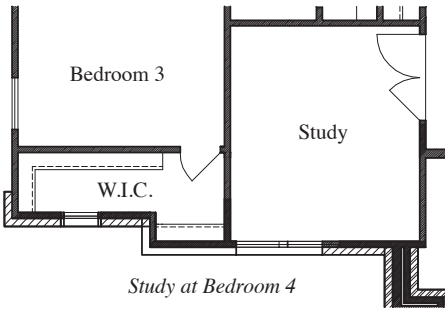

BENT TREE

AT BOERNE

Plan 3000 • 3,000 square feet

TEXAS-HOMES.COM

Actual room dimensions may vary. See a sales counselor for more information. Rev. 04/18/19

TEXAS HOMES

Texas Built • Texas Owned • Texas Proud

BENT TREE

AT BOERNE

Plan 3000 • Options

Double Door at Front Porch

Half Bath & Storage at Bonus Room Storage

Study at Bedroom 4

Bonus Room at Tech / Attic
Second Floor Plan

Bonus Room at Tech / Attic
First Floor Plan

Desk at Tech Room

Note: if optional desk is chosen
storage not available
First Floor Plan

*Ceiling treatment not available with this option

Starter Step

Bedroom 5 at Game Room
Bath 3 at Bedroom 2

Large Mudset Shower with Seat & Niche
at Master Bath

Cabinet at Laundry

Drop-In Tub with Large Mudset Shower
with Seat & Niche at Master Bath

Enlarged Family Room

Mudset Shower with
Seat & Niche at Bath 2

Extended Covered Patio

Enclosed Game Room

Cabinet at Mud Room