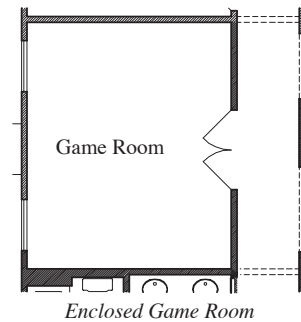

BENT TREE

AT BOERNE

Plan 3000 • Options

Double Door at Front Porch

Half Bath & Storage at Bonus Room Storage

Study at Bedroom 4

Bonus Room at Tech / Attic
Second Floor Plan

Bonus Room at Tech / Attic
First Floor Plan

Desk at Tech Room

Note: if optional desk is chosen
storage not available
First Floor Plan

*Ceiling treatment not available with this option

Starter Step

Bedroom 5 at Game Room
Bath 3 at Bedroom 2

Large Mudset Shower with Seat & Niche
at Master Bath

Cabinet at Laundry

Drop-In Tub with Large Mudset Shower
with Seat & Niche at Master Bath

Enlarged Family Room

Mudset Shower with
Seat & Niche at Bath 2

Extended Covered Patio

Enclosed Game Room

Cabinet at Mud Room