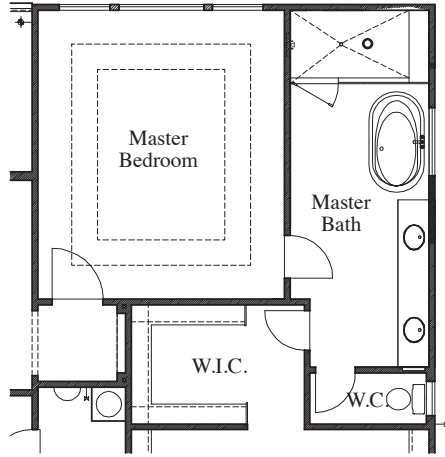

BENT TREE

AT BOERNE

Plan 3000 • 3,000 square feet

TEXAS-HOMES.COM

Actual room dimensions may vary. See a sales counselor for more information. Rev. 04/18/19

TEXAS HOMES

Texas Built • Texas Owned • Texas Proud

BENT TREE

AT BOERNE

Plan 3000 • Options

Double Door at Front Porch

Half Bath & Storage at Bonus Room Storage

Study at Bedroom 4

Bonus Room at Tech / Attic
Second Floor Plan

Bonus Room at Tech / Attic
First Floor Plan

Desk at Tech Room

Note: if optional desk is chosen
storage not available
First Floor Plan

*Ceiling treatment not available with this option

Starter Step

Bedroom 5 at Game Room
Bath 3 at Bedroom 2

Large Mudset Shower with Seat & Niche
at Master Bath

Cabinet at Laundry

Drop-In Tub with Large Mudset Shower
with Seat & Niche at Master Bath

Enlarged Family Room

Mudset Shower with
Seat & Niche at Bath 2

Extended Covered Patio

Enclosed Game Room

Cabinet at Mud Room