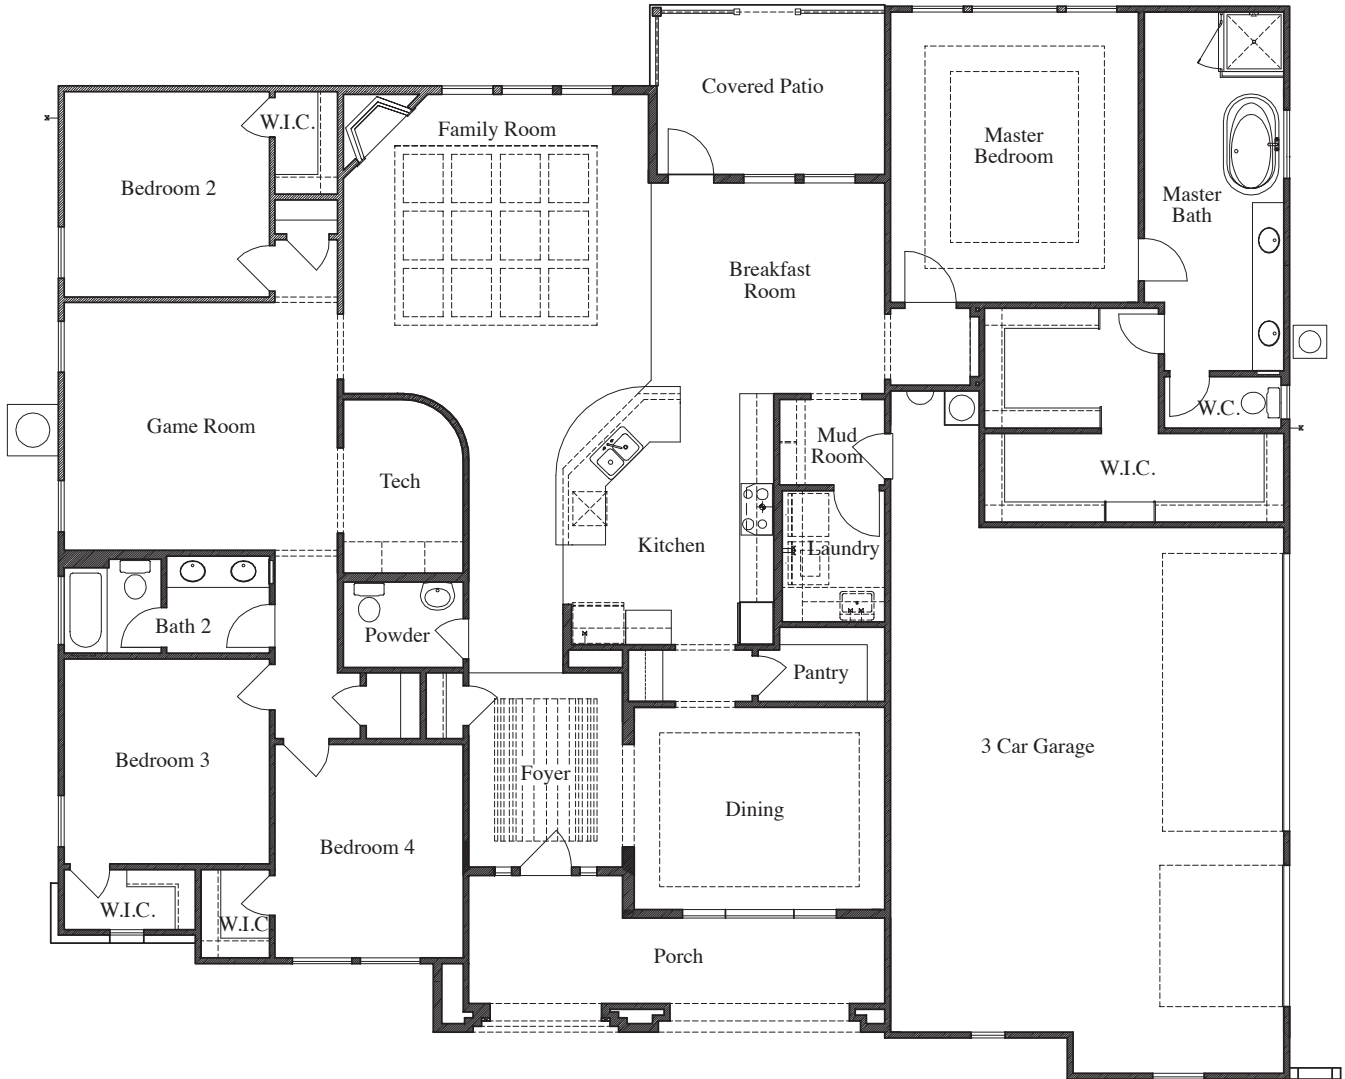

BENT TREE

AT BOERNE

Plan 3000 • 3,000 square feet

ELEVATION A

ELEVATION B

ELEVATION C

TEXAS-HOMES.COM

*These are artist renderings and actual elevation detailing are subject to change.
Refer to Sales Counselor and review actual blueprint. Rev. 03/19/19*

TEXAS HOMES

Texas Built • Texas Owned • Texas Proud

BENT TREE

AT BOERNE

Plan 3000 • 3,000 square feet

ELEVATION D

ELEVATION E

TEXAS-HOMES.COM

BENT TREE

AT BOERNE

Plan 3000 • 3,000 square feet

TEXAS-HOMES.COM

Actual room dimensions may vary. See a sales counselor for more information. Rev. 04/18/19

TEXAS HOMES

Texas Built • Texas Owned • Texas Proud

BENT TREE

AT BOERNE

Plan 3000 • Options

Double Door at Front Porch

Half Bath & Storage at Bonus Room Storage

Study at Bedroom 4

Bonus Room at Tech / Attic
Second Floor Plan

Bonus Room at Tech / Attic
First Floor Plan