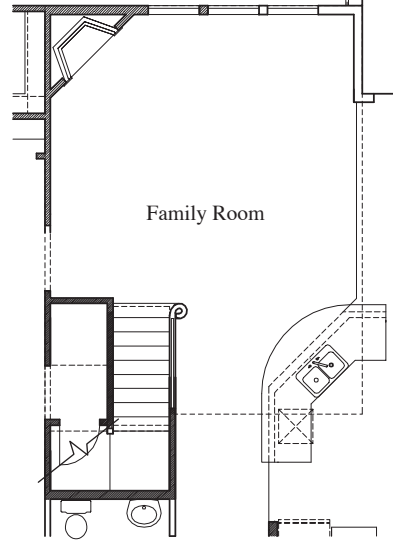

BENT TREE

AT BOERNE

Plan 3000 • 3,000 square feet

TEXAS-HOMES.COM

Actual room dimensions may vary. See a sales counselor for more information. Rev. 04/18/19

TEXAS HOMES

Texas Built • Texas Owned • Texas Proud

BENT TREE

AT BOERNE

Plan 3000 • Options

Double Door at Front Porch

Half Bath & Storage at Bonus Room Storage

Study at Bedroom 4

Bonus Room at Tech / Attic
Second Floor Plan

Bonus Room at Tech / Attic
First Floor Plan

Desk at Tech Room

Note: if optional desk is chosen
storage not available
First Floor Plan

*Ceiling treatment not available with this option

Starter Step

Bedroom 5 at Game Room
Bath 3 at Bedroom 2

Large Mudset Shower with Seat & Niche
at Master Bath

Cabinet at Laundry

Drop-In Tub with Large Mudset Shower
with Seat & Niche at Master Bath

Enlarged Family Room

Mudset Shower with
Seat & Niche at Bath 2

Extended Covered Patio

Enclosed Game Room

Cabinet at Mud Room