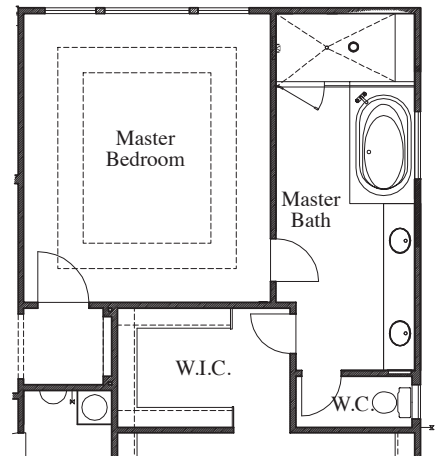

BENT TREE

AT BOERNE

Plan 3000 • 3,000 square feet

TEXAS-HOMES.COM

Actual room dimensions may vary. See a sales counselor for more information. Rev. 04/18/19

TEXAS HOMES

Texas Built • Texas Owned • Texas Proud

BENT TREE

AT BOERNE

Plan 3000 • Options

Double Door at Front Porch

Half Bath & Storage at Bonus Room Storage

Study at Bedroom 4

Bonus Room at Tech / Attic
Second Floor Plan

Bonus Room at Tech / Attic
First Floor Plan

Desk at Tech Room

Note: if optional desk is chosen
storage not available
First Floor Plan

*Ceiling treatment not available with this option

Starter Step

Bedroom 5 at Game Room
Bath 3 at Bedroom 2

Large Mudset Shower with Seat & Niche
at Master Bath

Cabinet at Laundry

Drop-In Tub with Large Mudset Shower
with Seat & Niche at Master Bath

Enlarged Family Room

Mudset Shower with
Seat & Niche at Bath 2

Extended Covered Patio

Enclosed Game Room

Cabinet at Mud Room