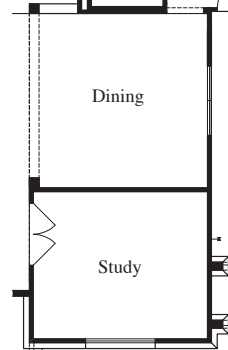

BENT TREE

AT BOERNE

Plan 4408 • 4,408 square feet

ELEVATION A

ELEVATION B

ELEVATION C

TEXAS-HOMES.COM

*These are artist renderings and actual elevation detailing are subject to change.
Refer to Sales Counselor and review actual blueprint. Rev. 03/19/19*

Plan 4408 Options

Cabinets at Mud Room

Shower at Bath 4

Window at Master Bedroom

Extended Covered Patio

Extended Covered Patio with Vaulted Ceiling

Bath 4 at Powder Bath

Patio Door at Master Bedroom

Desk at Computer Center

Half Bath at Mud Room

Starter Step

Study at Living Room

Shower with Seat & Niche at Bath 3

Shower with Seat & Niche at Bath 2

Bedroom 5 at Study

Porch Double Doors at Front Porch