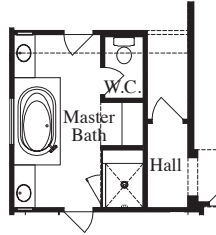

Plan 4408 Options

Cabinets at Mud Room

Shower at Bath 4

Window at Master Bedroom

Extended Covered Patio

Extended Covered Patio with Vaulted Ceiling

Bath 4 at Powder Bath

Patio Door at Master Bedroom

Desk at Computer Center

Half Bath at Mud Room

Starter Step

Study at Living Room

Shower with Seat & Niche at Bath 3

Shower with Seat & Niche at Bath 2

Bedroom 5 at Study

Porch Double Doors at Front Porch

Large Mudset Shower with Seat & Niche at Master Bath

Drop-In Tub with Large Mudset Shower with Seat & Niche at Master Bath

Cabinets at Laundry Room

Door at 1 or 2 Car Garage

Casita Layout 1 at Front 1 Car Garage

Media Room at Second Floor over Garage

Media Room with Wet Bar

3 Car Garage at Rear 2 Car Garage

2 Car Garage at Front 1 Car Garage

Casita Layout 2 at Front 2 Car Garage

TEXAS HOMES

Texas Built • Texas Owned • Texas Proud