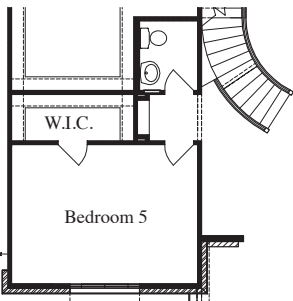

Plan 4408 Options

Cabinets at Mud Room

Shower at Bath 4

Window at Master Bedroom

Extended Covered Patio

Extended Covered Patio with Vaulted Ceiling

Bath 4 at Powder Bath

Patio Door at Master Bedroom

Desk at Computer Center

Half Bath at Mud Room

Starter Step

Study at Living Room

Shower with Seat & Niche at Bath 3

Shower with Seat & Niche at Bath 2

Bedroom 5 at Study

Porch Double Doors at Front Porch

Large Mudset Shower with Seat & Niche at Master Bath

Drop-In Tub with Large Mudset Shower with Seat & Niche at Master Bath

Cabinets at Laundry Room

Door at 1 or 2 Car Garage

Casita Layout 1 at Front 1 Car Garage

Media Room at Second Floor over Garage

Media Room with Wet Bar

3 Car Garage at Rear 2 Car Garage

2 Car Garage at Front 1 Car Garage

Casita Layout 2 at Front 2 Car Garage

TEXAS HOMES

Texas Built • Texas Owned • Texas Proud