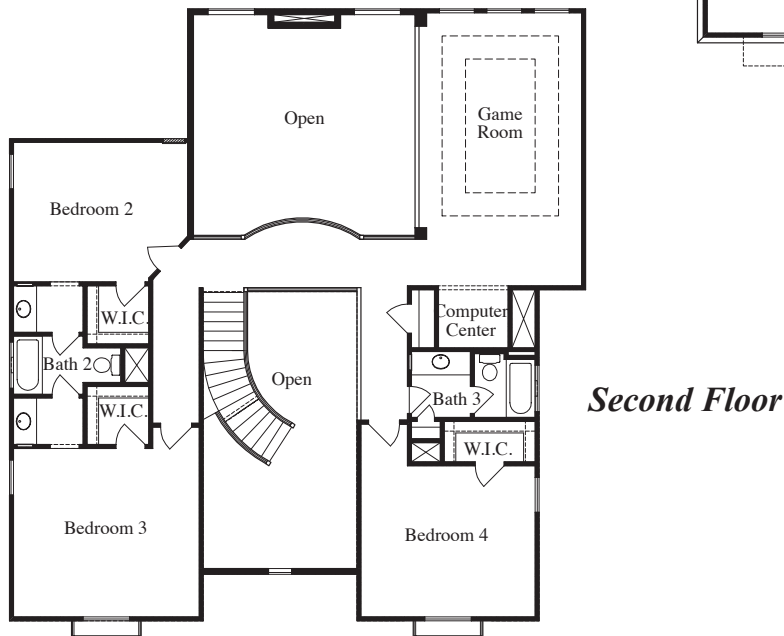

Plan 4408 Options

Cabinets at Mud Room

Shower at Bath 4

Window at Master Bedroom

Extended Covered Patio

Extended Covered Patio with Vaulted Ceiling

Bath 4 at Powder Bath

Patio Door at Master Bedroom

Desk at Computer Center

Half Bath at Mud Room

Starter Step

Study at Living Room

Shower with Seat & Niche at Bath 3

Shower with Seat & Niche at Bath 2

Bedroom 5 at Study

Porch Double Doors at Front Porch

Large Mudset Shower with Seat & Niche at Master Bath

Drop-In Tub with Large Mudset Shower with Seat & Niche at Master Bath

Cabinets at Laundry Room

Door at 1 or 2 Car Garage

Casita Layout 1 at Front 1 Car Garage

TEXAS-HOMES.COM

Actual room dimensions may vary. See a sales counselor for more information. Rev. 04/18/19

BENT TREE

AT BOERNE

Plan 4408 • 4,408 square feet

TEXAS-HOMES.COM

Actual room dimensions may vary. See a sales counselor for more information. Rev. 04/18/19