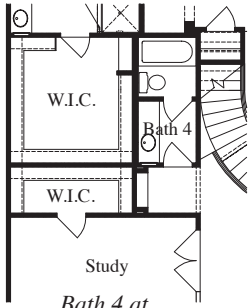

BENT TREE

AT BOERNE

Plan 4408 • 4,408 square feet

ELEVATION A

ELEVATION B

ELEVATION C

TEXAS-HOMES.COM

*These are artist renderings and actual elevation detailing are subject to change.
Refer to Sales Counselor and review actual blueprint. Rev. 03/19/19*

Plan 4408 Options

Cabinets at Mud Room

Shower at Bath 4

Window at Master Bedroom

Extended Covered Patio

Extended Covered Patio with Vaulted Ceiling

Bath 4 at Powder Bath

Patio Door at Master Bedroom

Desk at Computer Center

Half Bath at Mud Room

Starter Step

Study at Living Room

Shower with Seat & Niche at Bath 3

Shower with Seat & Niche at Bath 2

Bedroom 5 at Study

Porch Double Doors at Front Porch

Large Mudset Shower with Seat & Niche at Master Bath

Drop-In Tub with Large Mudset Shower with Seat & Niche at Master Bath

Cabinets at Laundry Room

Door at 1 or 2 Car Garage

Casita Layout 1 at Front 1 Car Garage