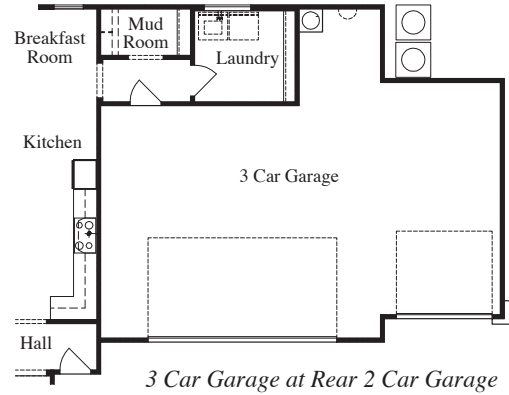

Desk at Computer Center

Half Bath at Mud Room

Starter Step

Study at Living Room

Shower with Seat & Niche at Bath 3

Shower with Seat & Niche at Bath 2

Bedroom 5 at Study

Porch Double Doors at Front Porch

Large Mudset Shower with Seat & Niche at Master Bath

Drop-In Tub with Large Mudset Shower with Seat & Niche at Master Bath

Cabinets at Laundry Room

Door at 1 or 2 Car Garage

Casita Layout 1 at Front 1 Car Garage

Media Room at Second Floor over Garage

Media Room with Wet Bar

3 Car Garage at Rear 2 Car Garage

2 Car Garage at Front 1 Car Garage

Casita Layout 2 at Front 2 Car Garage

TEXAS HOMES

Texas Built • Texas Owned • Texas Proud