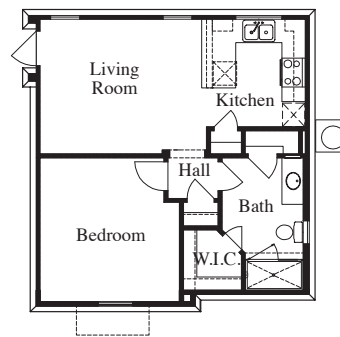

Desk at Computer Center

Half Bath at Mud Room

Starter Step

Study at Living Room

Shower with Seat & Niche at Bath 3

Shower with Seat & Niche at Bath 2

Bedroom 5 at Study

Porch Double Doors at Front Porch

Large Mudset Shower with Seat & Niche at Master Bath

Drop-In Tub with Large Mudset Shower with Seat & Niche at Master Bath

Cabinets at Laundry Room

Door at 1 or 2 Car Garage

Casita Layout 1 at Front 1 Car Garage

Media Room at Second Floor over Garage

Media Room with Wet Bar

3 Car Garage at Rear 2 Car Garage

2 Car Garage at Front 1 Car Garage

Casita Layout 2 at Front 2 Car Garage

TEXAS HOMES

Texas Built • Texas Owned • Texas Proud

TEXAS-HOMES.COM

Actual room dimensions may vary. See a sales counselor for more information. Rev. 04/18/19

BENT TREE

AT BOERNE

Plan 4408 • 4,408 square feet

TEXAS-HOMES.COM

Actual room dimensions may vary. See a sales counselor for more information. Rev. 04/18/19