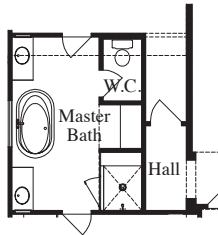

Plan 4408 Options

Cabinets at Mud Room

Shower at Bath 4

Window at Master Bedroom

Extended Covered Patio

Extended Covered Patio with Vaulted Ceiling

Bath 4 at Powder Bath

Patio Door at Master Bedroom

Desk at Computer Center

Half Bath at Mud Room

Starter Step

Study at Living Room

Shower with Seat & Niche at Bath 3

Shower with Seat & Niche at Bath 2

Bedroom 5 at Study

Porch Double Doors at Front Porch

Large Mudset Shower with Seat & Niche at Master Bath

Drop-In Tub with Large Mudset Shower with Seat & Niche at Master Bath

Cabinets at Laundry Room

Door at 1 or 2 Car Garage

Casita Layout 1 at Front 1 Car Garage

Media Room at Second Floor over Garage

Media Room with Wet Bar

3 Car Garage at Rear 2 Car Garage

2 Car Garage at Front 1 Car Garage

Casita Layout 2 at Front 2 Car Garage

TEXAS HOMES

Texas Built • Texas Owned • Texas Proud