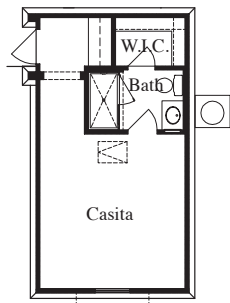

Desk at Computer Center

Half Bath at Mud Room

Starter Step

Study at Living Room

Shower with Seat & Niche at Bath 3

Shower with Seat & Niche at Bath 2

Bedroom 5 at Study

Porch Double Doors at Front Porch

Large Mudset Shower with Seat & Niche at Master Bath

Drop-In Tub with Large Mudset Shower with Seat & Niche at Master Bath

Cabinets at Laundry Room

Door at 1 or 2 Car Garage

Casita Layout 1 at Front 1 Car Garage

Media Room at Second Floor over Garage

Media Room with Wet Bar

3 Car Garage at Rear 2 Car Garage

2 Car Garage at Front 1 Car Garage

Casita Layout 2 at Front 2 Car Garage

TEXAS HOMES

Texas Built • Texas Owned • Texas Proud

TEXAS-HOMES.COM

Actual room dimensions may vary. See a sales counselor for more information. Rev. 04/18/19

BENT TREE

AT BOERNE

Plan 4408 • 4,408 square feet

TEXAS-HOMES.COM

Actual room dimensions may vary. See a sales counselor for more information. Rev. 04/18/19