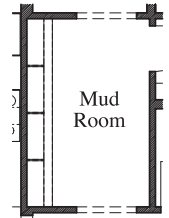

## Plan 3245 • Options

Double Doors at Front Porch

8' Accordion Door at Great Room

8' Accordion Door at Game Room

Cabinets at Laundry

Mudset Shower with Seat & Niche at Bath 2

Mudset Shower with Seat & Niche at Bath 3

Linen at Master Bedroom

Coat Storage at Mud Room

Drop-In Tub with Large Mudset Shower with Seat & Niche at Master Bath

Large Mudset Shower with Seat & Niche at Master Bath

Bedroom 4 with Bath 3