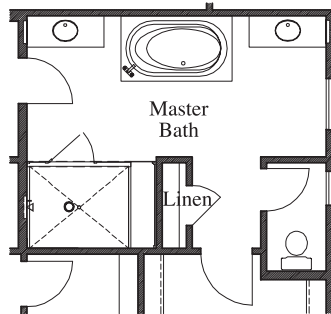

## Plan 3245 • Options

Double Doors at Front Porch

8' Accordion Door at Great Room

8' Accordion Door at Game Room

Cabinets at Laundry

Mudset Shower with Seat & Niche at Bath 2

Mudset Shower with Seat & Niche at Bath 3

Linen at Master Bedroom

Coat Storage at Mud Room

Drop-In Tub with Large Mudset Shower with Seat & Niche at Master Bath

Large Mudset Shower with Seat & Niche at Master Bath

Bedroom 4 with Bath 3