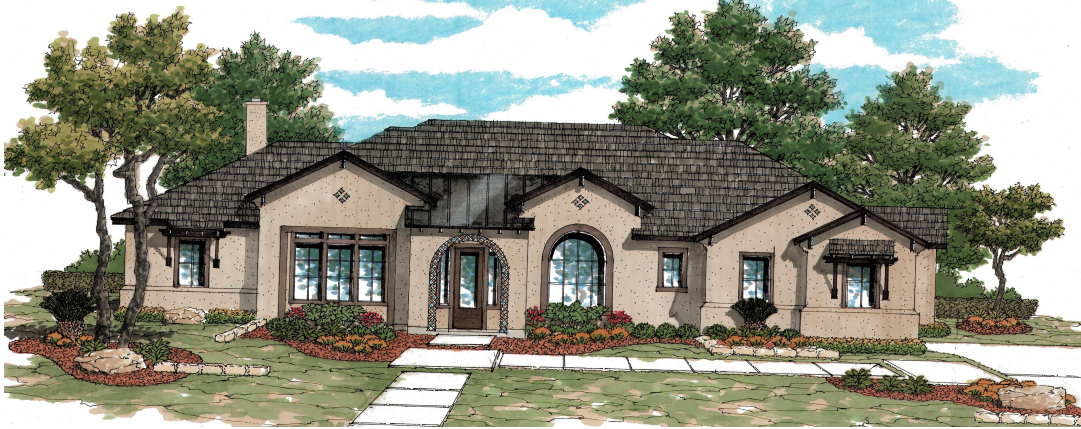

# BUILD ON YOUR LOT

Plan 3245 • 3,245 square feet

ELEVATION A

ELEVATION B

ELEVATION C

[TEXAS-HOMES.COM](http://TEXAS-HOMES.COM)

*These are artist renderings and actual elevation detailing are subject to change.  
Refer to Sales Counselor and review actual blueprint. Rev. 06/09/23*

**TEXAS HOMES**

*Texas Built • Texas Owned • Texas Proud*

  
**BUILD ON YOUR LOT**

**Plan 3245 • 3,245 square feet**

**ELEVATION D**

**ELEVATION E**

**TEXAS-HOMES.COM**

*These are artist renderings and actual elevation detailing are subject to change.  
Refer to Sales Counselor and review actual blueprint. Rev. 06/09/23*

**TH**  
**BUILD ON YOUR LOT**

**Plan 3245 • 3,245 square feet**