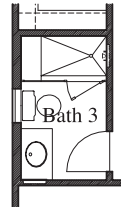

**TH**  
**BUILD ON YOUR LOT**

**Plan 3245 • 3,245 square feet**

## Plan 3245 • Options

Double Doors at Front Porch

8' Accordion Door at Great Room

8' Accordion Door at Game Room

Cabinets at Laundry

Mudset Shower with Seat & Niche at Bath 2

Mudset Shower with Seat & Niche at Bath 3

Linen at Master Bedroom

Coat Storage at Mud Room

Drop-In Tub with Large Mudset Shower with Seat & Niche at Master Bath

Large Mudset Shower with Seat & Niche at Master Bath

Bedroom 4 with Bath 3