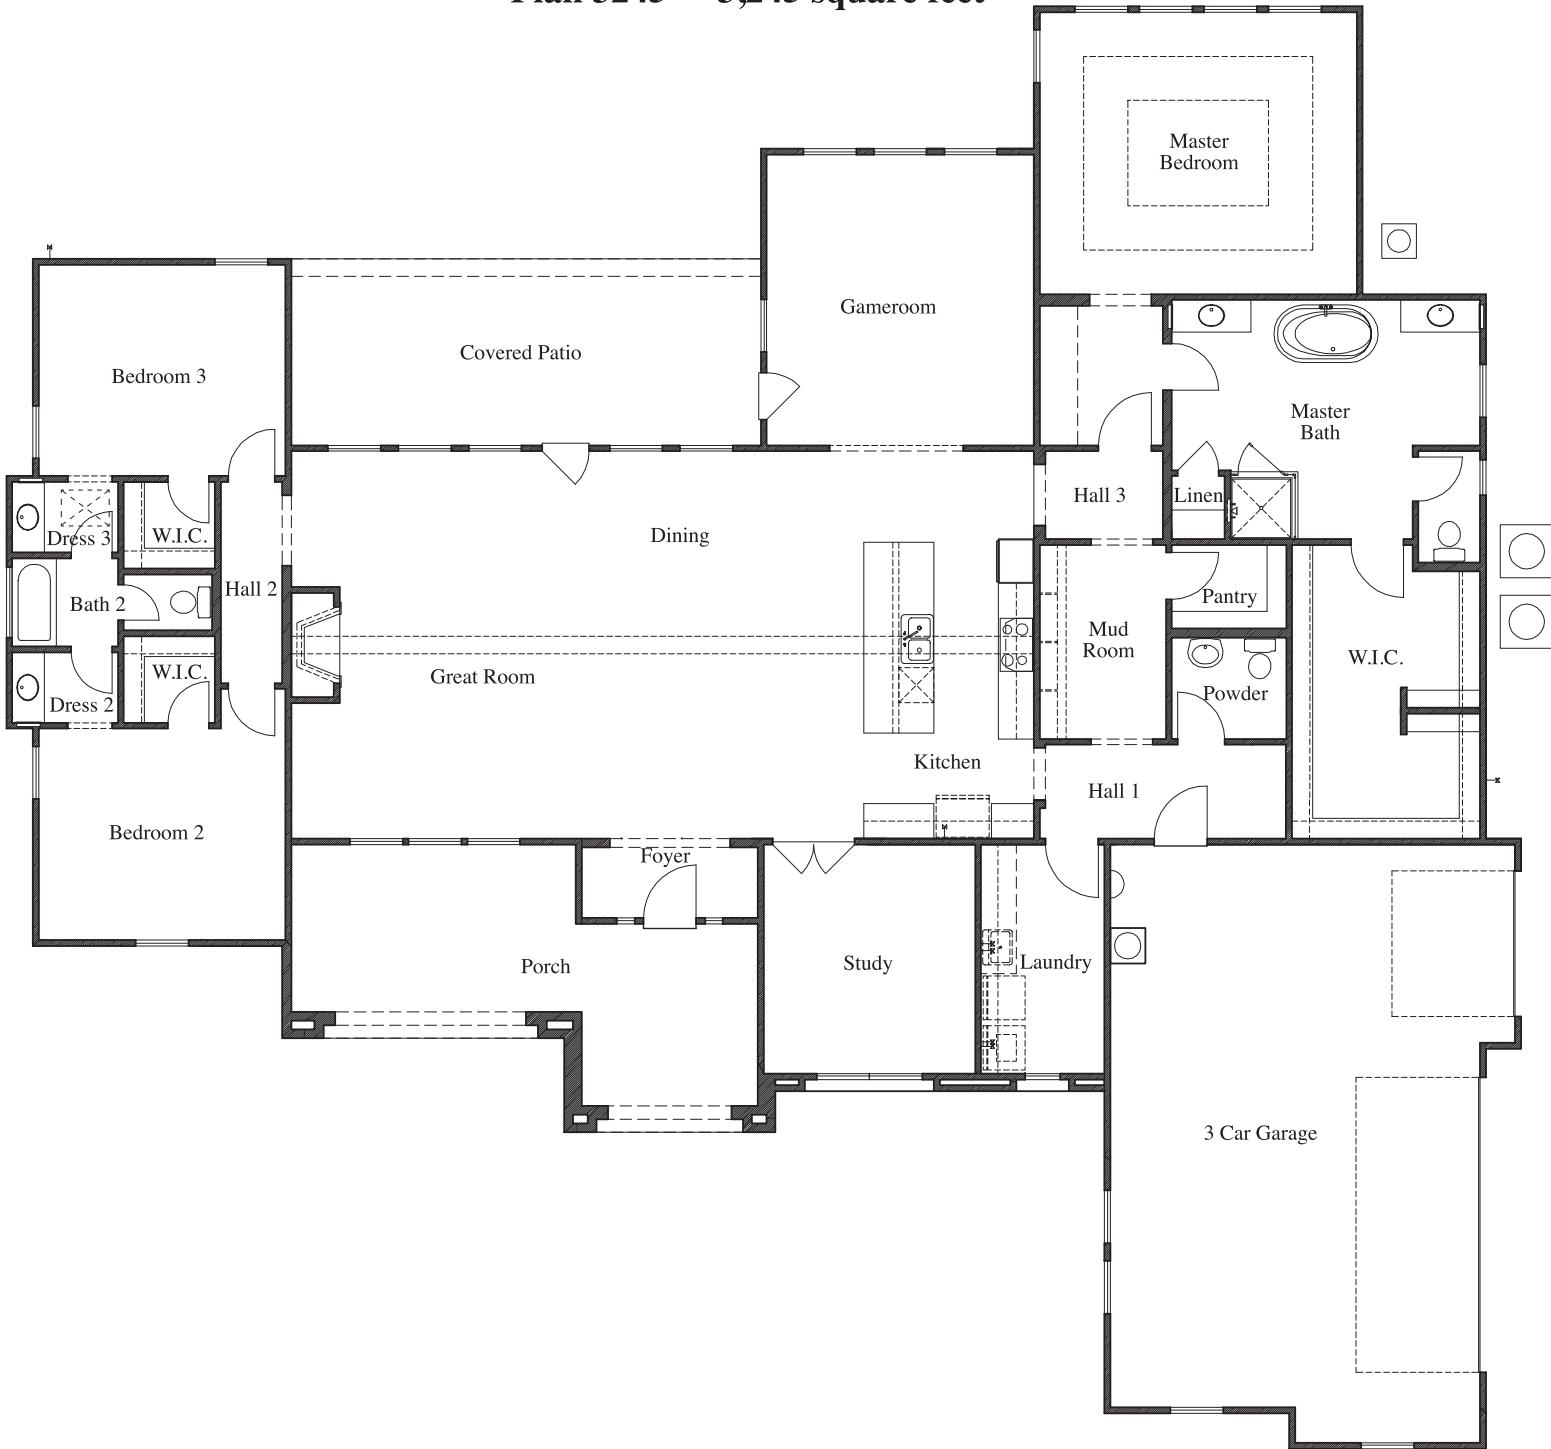

# BUILD ON YOUR LOT

Plan 3245 • 3,245 square feet

ELEVATION A

ELEVATION B

ELEVATION C

[TEXAS-HOMES.COM](http://TEXAS-HOMES.COM)

*These are artist renderings and actual elevation detailing are subject to change.  
Refer to Sales Counselor and review actual blueprint. Rev. 06/09/23*

**TEXAS HOMES**

*Texas Built • Texas Owned • Texas Proud*

  
**BUILD ON YOUR LOT**

**Plan 3245 • 3,245 square feet**

**ELEVATION D**

**ELEVATION E**

**TEXAS-HOMES.COM**

*These are artist renderings and actual elevation detailing are subject to change.  
Refer to Sales Counselor and review actual blueprint. Rev. 06/09/23*

**TH**  
**BUILD ON YOUR LOT**

**Plan 3245 • 3,245 square feet**

## Plan 3245 • Options

Double Doors at Front Porch

8' Accordion Door at Great Room

8' Accordion Door at Game Room

Cabinets at Laundry

Mudset Shower with Seat & Niche at Bath 2

Mudset Shower with Seat & Niche at Bath 3