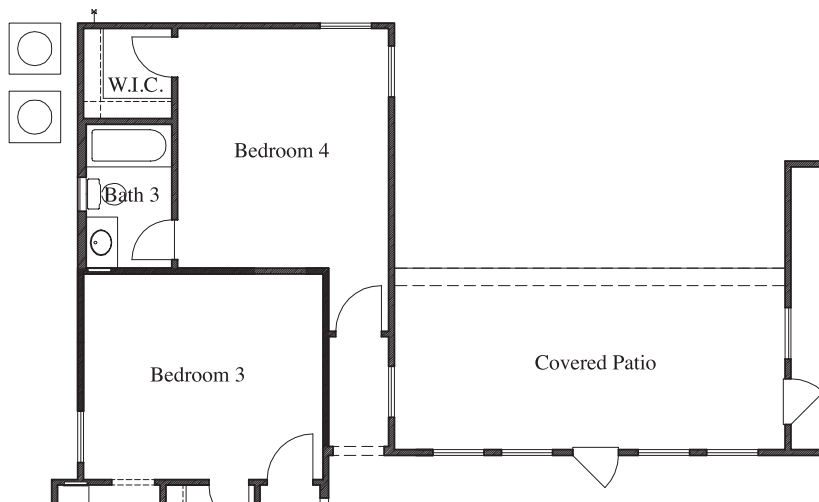

## Plan 3245 • Options

Double Doors at Front Porch

8' Accordion Door at Great Room

8' Accordion Door at Game Room

Cabinets at Laundry

Mudset Shower with Seat & Niche at Bath 2

Mudset Shower with Seat & Niche at Bath 3

Linen at Master Bedroom

Coat Storage at Mud Room

Drop-In Tub with Large Mudset Shower with Seat & Niche at Master Bath

Large Mudset Shower with Seat & Niche at Master Bath

Bedroom 4 with Bath 3