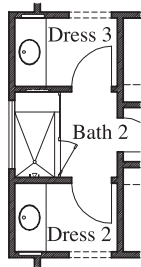

## Plan 3245 • Options

Double Doors at Front Porch

8' Accordion Door at Great Room

8' Accordion Door at Game Room

Cabinets at Laundry

Mudset Shower with Seat & Niche at Bath 2

Mudset Shower with Seat & Niche at Bath 3

Linen at Master Bedroom

Coat Storage at Mud Room

Drop-In Tub with Large Mudset Shower with Seat & Niche at Master Bath

Large Mudset Shower with Seat & Niche at Master Bath

Bedroom 4 with Bath 3