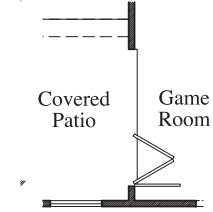

## Plan 3245 • Options

Double Doors at Front Porch

8' Accordion Door at Great Room

8' Accordion Door at Game Room

Cabinets at Laundry

Mudset Shower with Seat & Niche at Bath 2

Mudset Shower with Seat & Niche at Bath 3