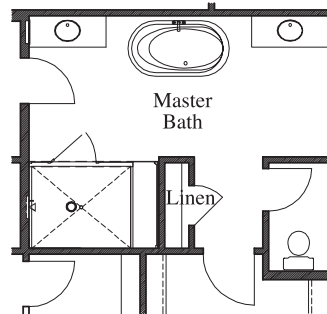

## Plan 3245 • Options

Double Doors at Front Porch

8' Accordion Door at Great Room

8' Accordion Door at Game Room

Cabinets at Laundry

Mudset Shower with Seat & Niche at Bath 2

Mudset Shower with Seat & Niche at Bath 3

Linen at Master Bedroom

Coat Storage at Mud Room

Drop-In Tub with Large Mudset Shower with Seat & Niche at Master Bath

Large Mudset Shower with Seat & Niche at Master Bath

Bedroom 4 with Bath 3