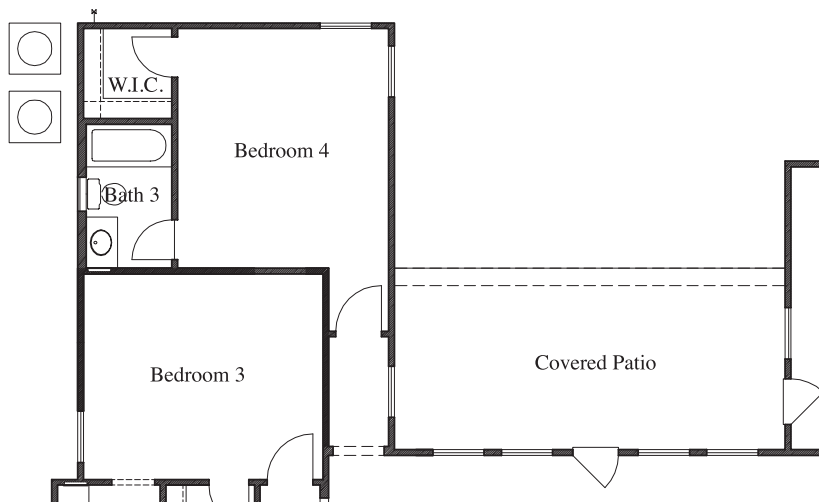

BENT TREE

AT BOERNE

Plan 3245 • 3,245 square feet

TEXAS HOMES

Texas Built • Texas Owned • Texas Proud

TEXAS-HOMES.COM

Actual room dimensions may vary. See a sales counselor for more information. Rev. 11/04/20

BENT TREE

AT BOERNE

Plan 3245 • Options

DOUBLE DOORS AT FRONT PORCH

8' ACCORDIAN DOOR AT GREAT ROOM

8' ACCORDIAN DOOR AT GAME ROOM

CABINETS AT LAUNDRY

MUDSET SHOWER WITH SEAT & NICHE AT BATH 2

MUDSET SHOWER WITH SEAT & NICHE AT BATH 3

LINEN AT MASTER BEDROOM

COAT STORAGE AT MUD ROOM

DROP-IN TUB WITH LARGE MUDSET SHOWER WITH SEAT & NICHE AT MASTER BATH

LARGE MUDSET SHOWER WITH SEAT & NICHE AT MASTER BATH

BEDROOM 4 WITH BATH 3

TEXAS-HOMES.COM

Actual room dimensions may vary. See a sales counselor for more information. Rev. 04/18/19

TEXAS HOMES

Texas Built • Texas Owned • Texas Proud