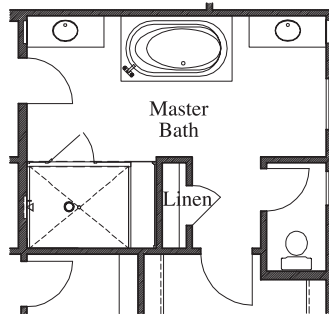

BENT TREE

AT BOERNE

Plan 3245 • 3,245 square feet

TEXAS HOMES

Texas Built • Texas Owned • Texas Proud

TEXAS-HOMES.COM

Actual room dimensions may vary. See a sales counselor for more information. Rev. 11/04/20

BENT TREE

AT BOERNE

Plan 3245 • Options

DOUBLE DOORS AT FRONT PORCH

8' ACCORDIAN DOOR AT GREAT ROOM

8' ACCORDIAN DOOR AT GAME ROOM

CABINETS AT LAUNDRY

MUDSET SHOWER WITH SEAT & NICHE AT BATH 2

MUDSET SHOWER WITH SEAT & NICHE AT BATH 3

LINEN AT MASTER BEDROOM

COAT STORAGE AT MUD ROOM

DROP-IN TUB WITH LARGE MUDSET SHOWER WITH SEAT & NICHE AT MASTER BATH

LARGE MUDSET SHOWER WITH SEAT & NICHE AT MASTER BATH