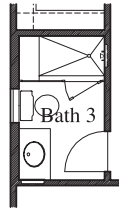

BENT TREE

AT BOERNE

Plan 3245 • 3,245 square feet

TEXAS HOMES

Texas Built • Texas Owned • Texas Proud

TEXAS-HOMES.COM

Actual room dimensions may vary. See a sales counselor for more information. Rev. 11/04/20

BENT TREE

AT BOERNE

Plan 3245 • Options

DOUBLE DOORS AT FRONT PORCH

8' ACCORDIAN DOOR AT GREAT ROOM

8' ACCORDIAN DOOR AT GAME ROOM

CABINETS AT LAUNDRY

MUDSET SHOWER WITH SEAT & NICHE AT BATH 2

MUDSET SHOWER WITH SEAT & NICHE AT BATH 3

LINEN AT MASTER BEDROOM

COAT STORAGE AT MUD ROOM

DROP-IN TUB WITH LARGE MUDSET SHOWER WITH SEAT & NICHE AT MASTER BATH

LARGE MUDSET SHOWER WITH SEAT & NICHE AT MASTER BATH