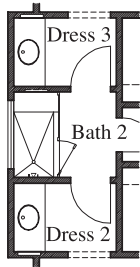

BENT TREE

AT BOERNE

Plan 3245 • 3,245 square feet

TEXAS HOMES

Texas Built • Texas Owned • Texas Proud

TEXAS-HOMES.COM

Actual room dimensions may vary. See a sales counselor for more information. Rev. 11/04/20

BENT TREE

AT BOERNE

Plan 3245 • Options

DOUBLE DOORS AT FRONT PORCH

8' ACCORDIAN DOOR AT GREAT ROOM

8' ACCORDIAN DOOR AT GAME ROOM

CABINETS AT LAUNDRY

MUDSET SHOWER WITH SEAT & NICHE AT BATH 2

MUDSET SHOWER WITH SEAT & NICHE AT BATH 3

LINEN AT MASTER BEDROOM

COAT STORAGE AT MUD ROOM

DROP-IN TUB WITH LARGE MUDSET SHOWER WITH SEAT & NICHE AT MASTER BATH

LARGE MUDSET SHOWER WITH SEAT & NICHE AT MASTER BATH