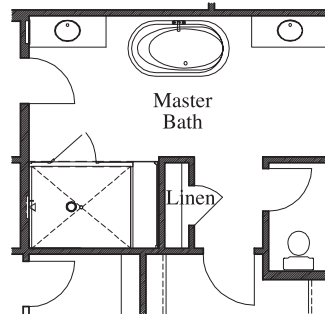

BENT TREE

AT BOERNE

Plan 3245 • Options

DOUBLE DOORS AT FRONT PORCH

8' ACCORDIAN DOOR AT GREAT ROOM

8' ACCORDIAN DOOR AT GAME ROOM

CABINETS AT LAUNDRY

MUDSET SHOWER WITH SEAT & NICHE AT BATH 2

MUDSET SHOWER WITH SEAT & NICHE AT BATH 3

LINEN AT MASTER BEDROOM

COAT STORAGE AT MUD ROOM

DROP-IN TUB WITH LARGE MUDSET SHOWER WITH SEAT & NICHE AT MASTER BATH

LARGE MUDSET SHOWER WITH SEAT & NICHE AT MASTER BATH

BEDROOM 4 WITH BATH 3

TEXAS-HOMES.COM

Actual room dimensions may vary. See a sales counselor for more information. Rev. 04/18/19

TEXAS HOMES

Texas Built • Texas Owned • Texas Proud