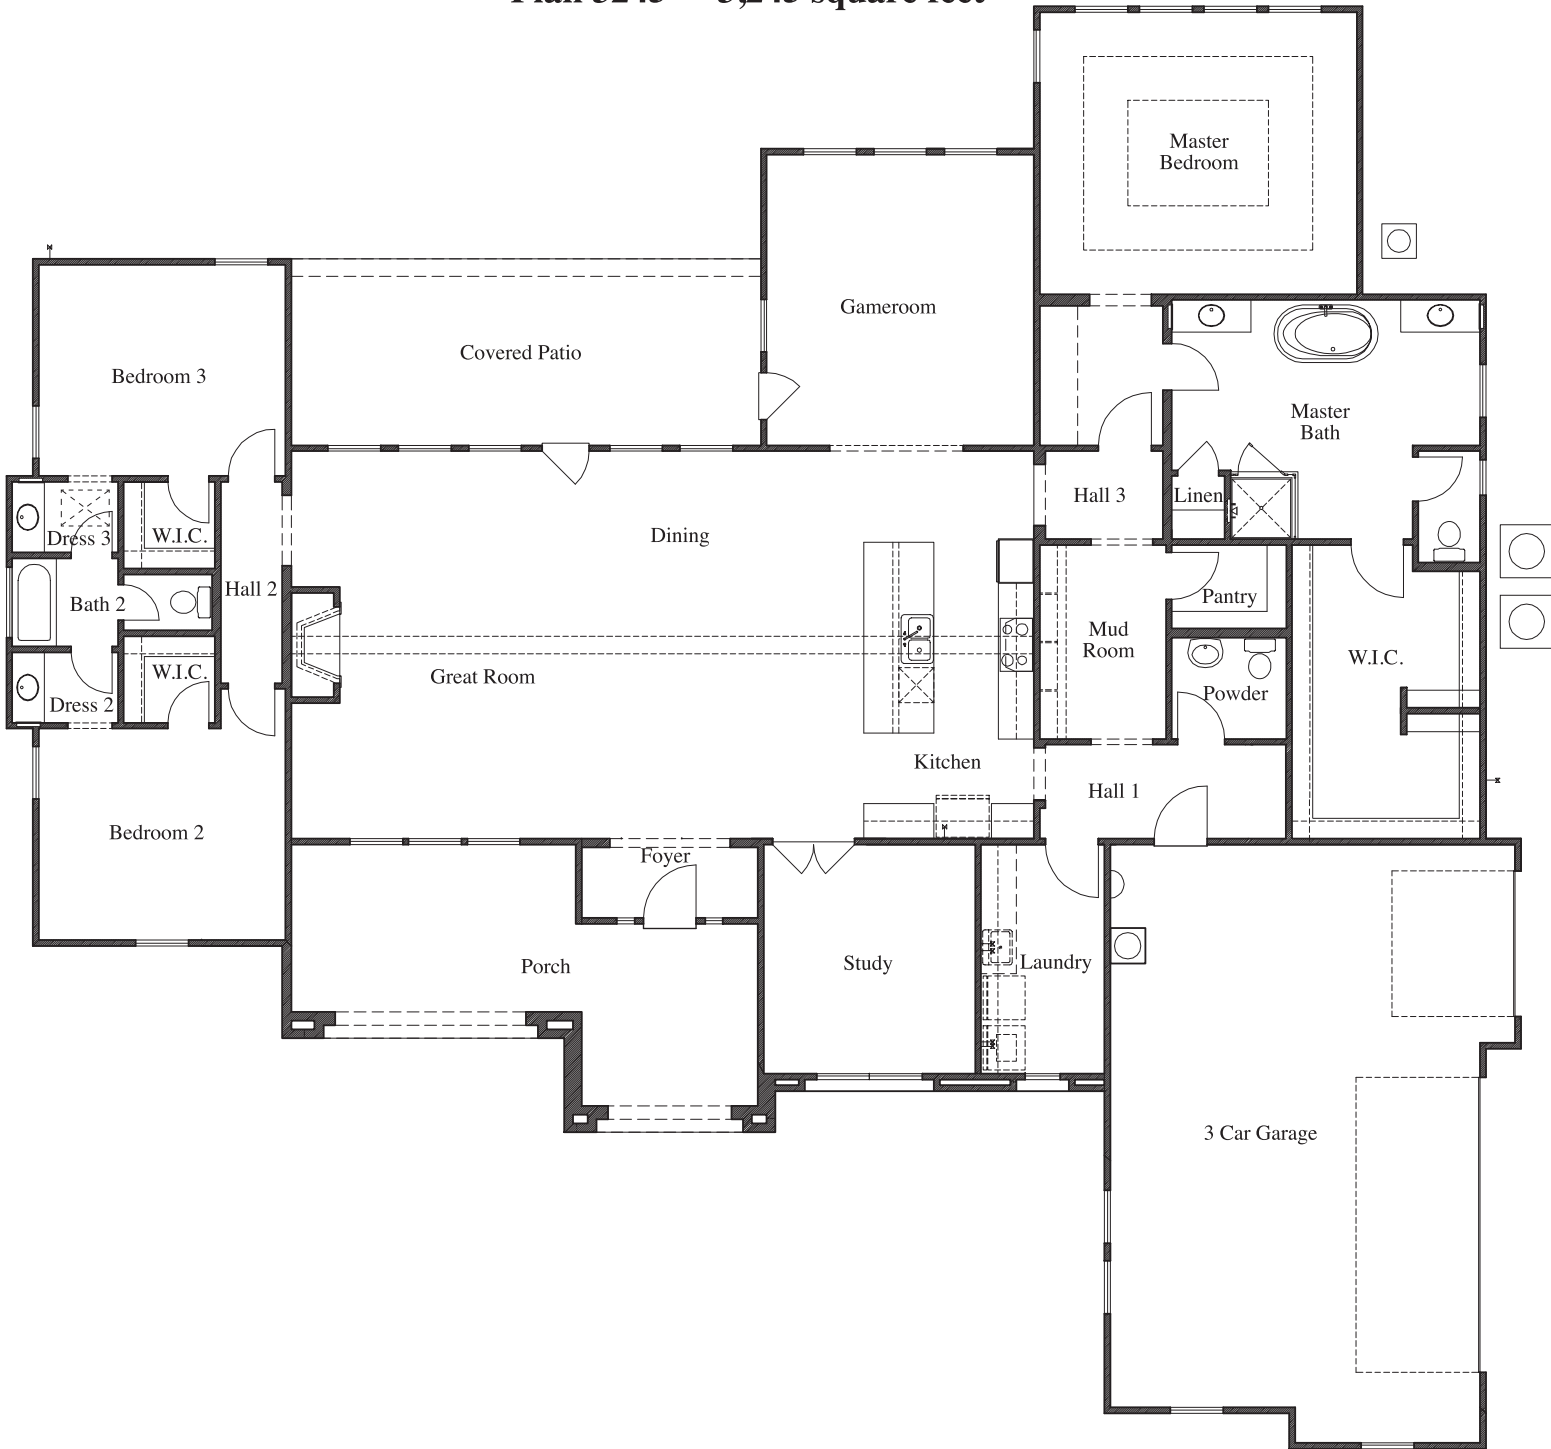

BENT TREE

AT BOERNE

Plan 3245 • 3,245 square feet

ELEVATION A

ELEVATION B

ELEVATION C

TEXAS-HOMES.COM

*These are artist renderings and actual elevation detailing are subject to change.
Refer to Sales Counselor and review actual blueprint. Rev. 08/16/23*

TEXAS HOMES

Texas Built • Texas Owned • Texas Proud

BENT TREE

AT BOERNE

Plan 3245 • 3,245 square feet

ELEVATION D

ELEVATION E

TEXAS-HOMES.COM

BENT TREE

AT BOERNE

Plan 3245 • 3,245 square feet

TEXAS HOMES

Texas Built • Texas Owned • Texas Proud

TEXAS-HOMES.COM

Actual room dimensions may vary. See a sales counselor for more information. Rev. 11/04/20

BENT TREE

AT BOERNE

Plan 3245 • Options

DOUBLE DOORS AT FRONT PORCH

8' ACCORDIAN DOOR AT GREAT ROOM

8' ACCORDIAN DOOR AT GAME ROOM

CABINETS AT LAUNDRY

MUDSET SHOWER WITH SEAT & NICHE AT BATH 2