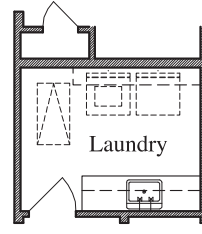

# PLAN 3494 ~ OPTIONS

*Double Doors  
at Front Porch*

*Mudset Shower with  
Seat & Niche at Bath 2*

*Cabinet at  
Mud Room*

*Sink & Cabinets  
at Laundry*

*Powder  
at Storage*

*Mudset Shower with  
Seat & Niche at Bath 3*

*Door at Primary  
Bedroom*

*Sliding Door  
at Game Room*

*Large Mudset Shower with  
Seat & Niche at Primary Bath*

*Drop-In Tub with Large Mudset Shower  
with Seat & Niche at Primary Bath*

REV. 08.06.25