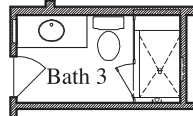

# PLAN 3494 ~ OPTIONS

*Double Doors  
at Front Porch*

*Mudset Shower with  
Seat & Niche at Bath 2*

*Cabinet at  
Mud Room*

*Sink & Cabinets  
at Laundry*

*Powder  
at Storage*

*Mudset Shower with  
Seat & Niche at Bath 3*

*Door at Primary  
Bedroom*

*Sliding Door  
at Game Room*

*Large Mudset Shower with  
Seat & Niche at Primary Bath*

*Drop-In Tub with Large Mudset Shower  
with Seat & Niche at Primary Bath*

REV. 08.06.25