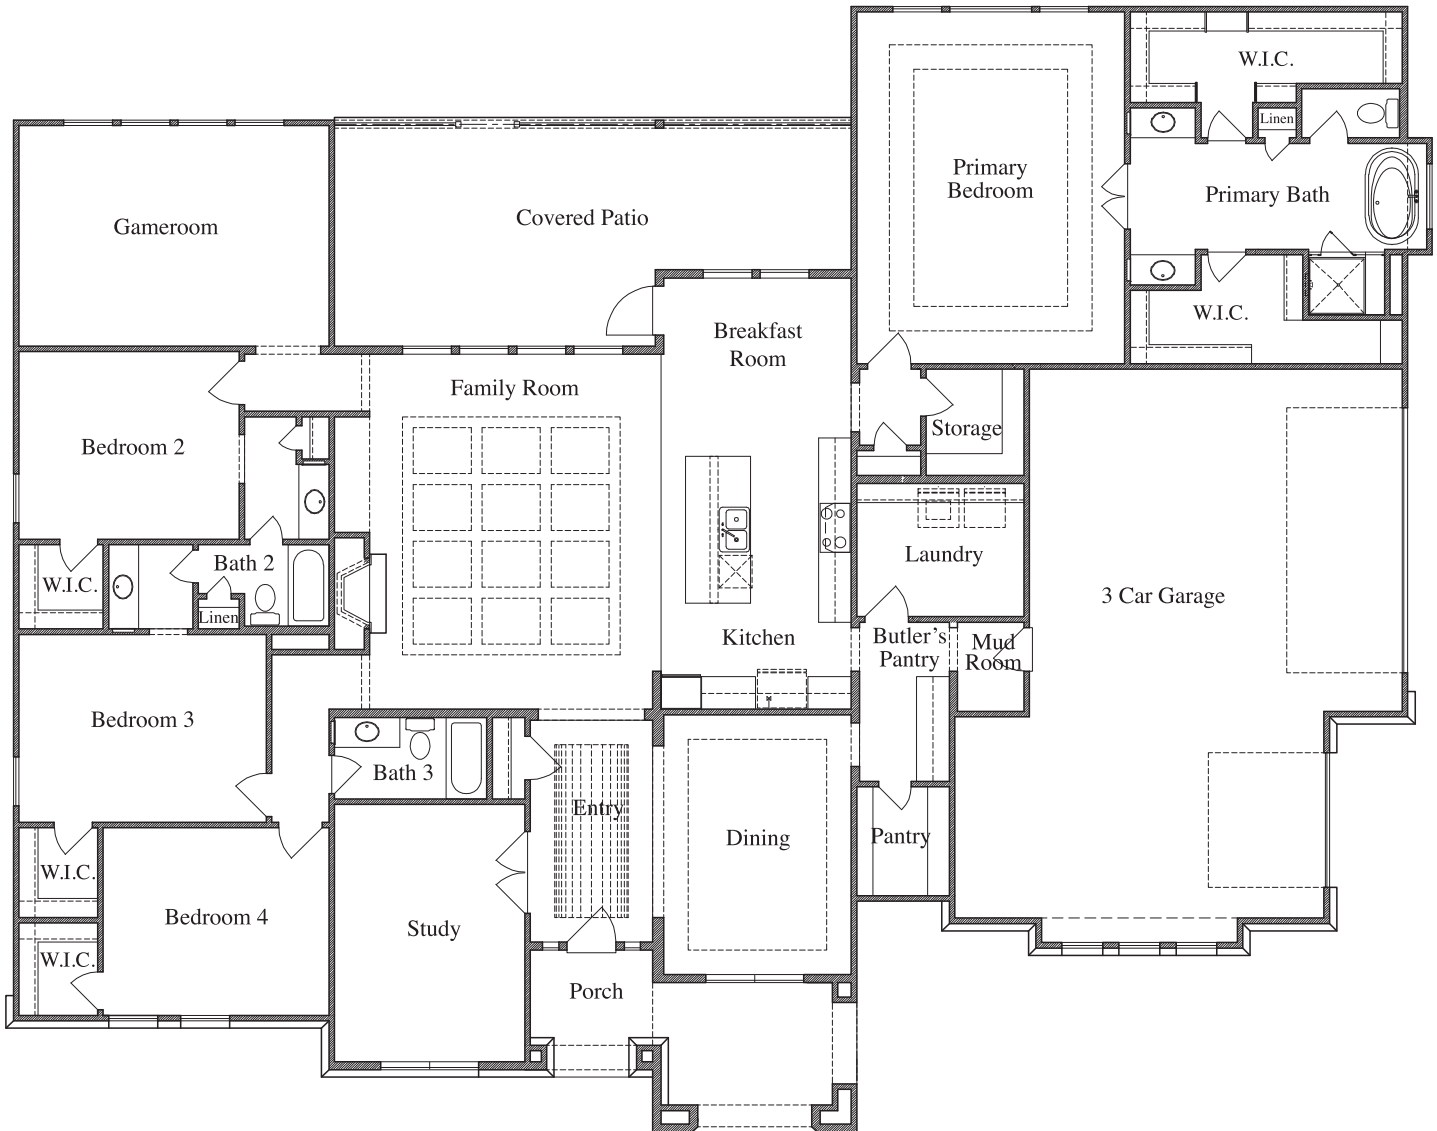

# PLAN 3494

3,494 Sq. Ft. | 1 Story | 4 Bedrooms, 3 - 3.5 Baths, 3 Car Garage

REV. 08.06.25

Floorplans and elevations are an artist's rendering for illustrative purposes only and may not accurately reflect the construction plans or final product. Texas Homes reserves the right to make changes in the plans, specifications, and to substitute materials of similar quality. Floor plans, dimensions, features, options, elevations, square footages, specifications, materials and availability of homes within a neighborhood are all subject to change without notice or obligation. Prospective buyers should consult with a Texas Homes Sales Counselor for more information.

# PLAN 3494 ~ OPTIONS

*Double Doors  
at Front Porch*

*Mudset Shower with  
Seat & Niche at Bath 2*

*Cabinet at  
Mud Room*

*Sink & Cabinets  
at Laundry*

*Powder  
at Storage*

*Mudset Shower with  
Seat & Niche at Bath 3*

*Door at Primary  
Bedroom*

*Sliding Door  
at Game Room*

*Large Mudset Shower with  
Seat & Niche at Primary Bath*

*Drop-In Tub with Large Mudset Shower  
with Seat & Niche at Primary Bath*

REV. 08.06.25