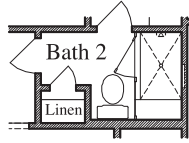

# PLAN 3494

3,494 Sq. Ft. | 1 Story | 4 Bedrooms, 3 - 3.5 Baths, 3 Car Garage

REV. 08.06.25

Floorplans and elevations are an artist's rendering for illustrative purposes only and may not accurately reflect the construction plans or final product. Texas Homes reserves the right to make changes in the plans, specifications, and to substitute materials of similar quality. Floor plans, dimensions, features, options, elevations, square footages, specifications, materials and availability of homes within a neighborhood are all subject to change without notice or obligation. Prospective buyers should consult with a Texas Homes Sales Counselor for more information.

# PLAN 3494 ~ OPTIONS

*Double Doors  
at Front Porch*

*Mudset Shower with  
Seat & Niche at Bath 2*

*Cabinet at  
Mud Room*

*Sink & Cabinets  
at Laundry*

*Powder  
at Storage*

*Mudset Shower with  
Seat & Niche at Bath 3*

*Door at Primary  
Bedroom*

*Sliding Door  
at Game Room*

*Large Mudset Shower with  
Seat & Niche at Primary Bath*

*Drop-In Tub with Large Mudset Shower  
with Seat & Niche at Primary Bath*

REV. 08.06.25