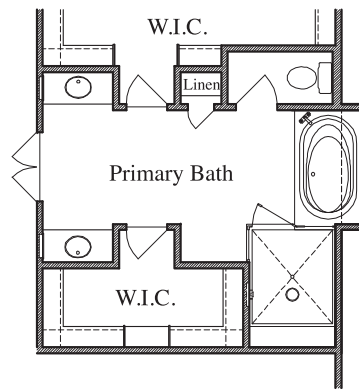

# PLAN 3494 ~ OPTIONS

*Double Doors  
at Front Porch*

*Mudset Shower with  
Seat & Niche at Bath 2*

*Cabinet at  
Mud Room*

*Sink & Cabinets  
at Laundry*

*Powder  
at Storage*

*Mudset Shower with  
Seat & Niche at Bath 3*

*Door at Primary  
Bedroom*

*Sliding Door  
at Game Room*

*Large Mudset Shower with  
Seat & Niche at Primary Bath*

*Drop-In Tub with Large Mudset Shower  
with Seat & Niche at Primary Bath*

REV. 08.06.25