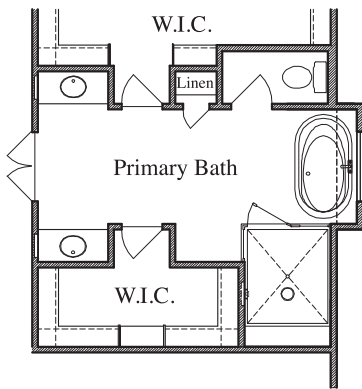

# PLAN 3494 ~ OPTIONS

*Double Doors  
at Front Porch*

*Mudset Shower with  
Seat & Niche at Bath 2*

*Cabinet at  
Mud Room*

*Sink & Cabinets  
at Laundry*

*Powder  
at Storage*

*Mudset Shower with  
Seat & Niche at Bath 3*

*Door at Primary  
Bedroom*

*Sliding Door  
at Game Room*

*Large Mudset Shower with  
Seat & Niche at Primary Bath*

*Drop-In Tub with Large Mudset Shower  
with Seat & Niche at Primary Bath*

REV. 08.06.25