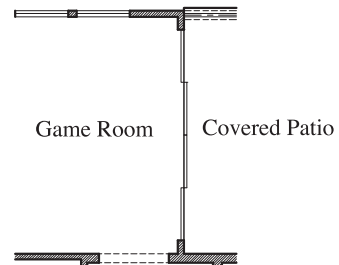

# PLAN 3494 ~ OPTIONS

*Double Doors  
at Front Porch*

*Mudset Shower with  
Seat & Niche at Bath 2*

*Cabinet at  
Mud Room*

*Sink & Cabinets  
at Laundry*

*Powder  
at Storage*

*Mudset Shower with  
Seat & Niche at Bath 3*

*Door at Primary  
Bedroom*

*Sliding Door  
at Game Room*

*Large Mudset Shower with  
Seat & Niche at Primary Bath*

*Drop-In Tub with Large Mudset Shower  
with Seat & Niche at Primary Bath*

REV. 08.06.25