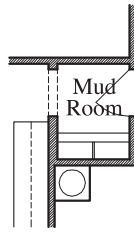

# PLAN 3494 ~ OPTIONS

*Double Doors  
at Front Porch*

*Mudset Shower with  
Seat & Niche at Bath 2*

*Cabinet at  
Mud Room*

*Sink & Cabinets  
at Laundry*

*Powder  
at Storage*

*Mudset Shower with  
Seat & Niche at Bath 3*